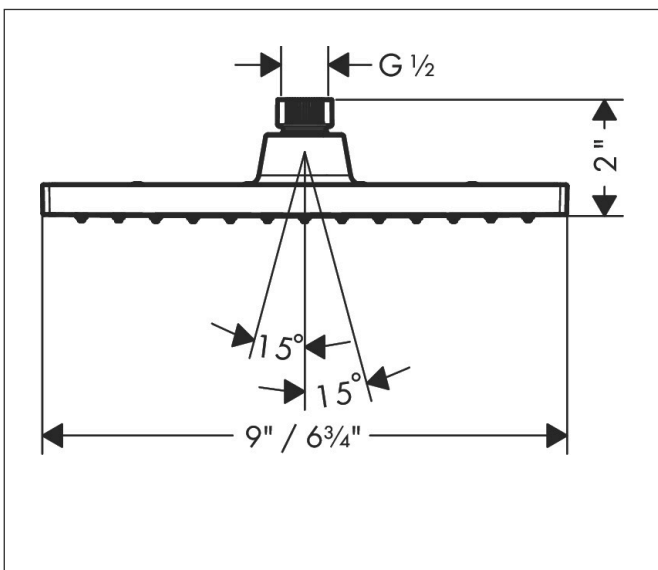

Brand hansgrohe
 Art. Name **Vernis Shape** Showerhead 230 1-Jet 1.5 GPM
 Art. Nr. 26094821
 Surface brushed nickel
 Pos. 1

Product Picture

Drawing

Features

- Shower head size: 230 x 170 mm
- Spray modes: Rain
- 114 no-clog spray channels
- Flow: 1.5 GPM (5.7 L/Min)
- Showerhead removable for cleaning