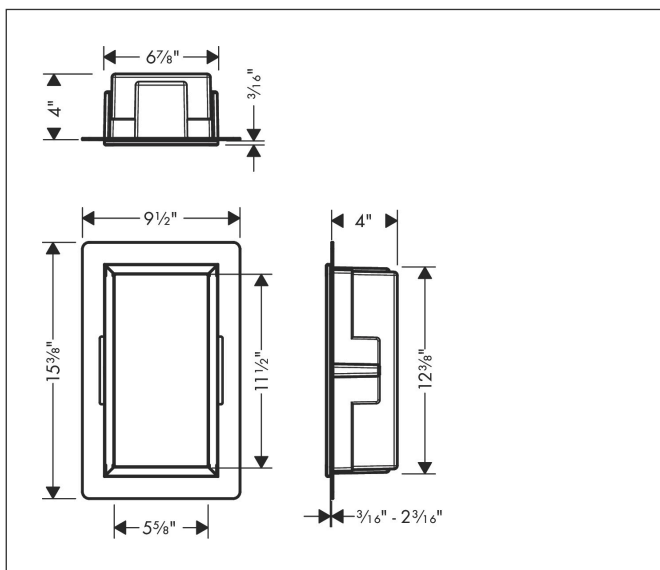

Brand hansgrohe
Art. Name **XtraStoris Original** Wall niche with frame 12"x 6"x 4"
Art. Nr. 56057670
Surface matte black
Pos. 1

Product Picture

Features

- Consists of: wall niche with frame, sealing set
- Installation depth: 100 mm
- Where to use: new construction, renovation
- Easy to clean surface
- Suitable for use in wet areas
- Wall type: drywall construction, solid wall construction
- Material sealing set: Polystyrene (PS)
- Material wall niche: Stainless Steel 304 (1.4301)
- Surface of the wall niche powder-coated stainless steel
- Dimensions wall niche: 300 x 150 x 100 mm (HxWxD)
- Required dimensions for sealing set: 313 x 175 x 100 mm (HxWxD)

Drawing

Technology