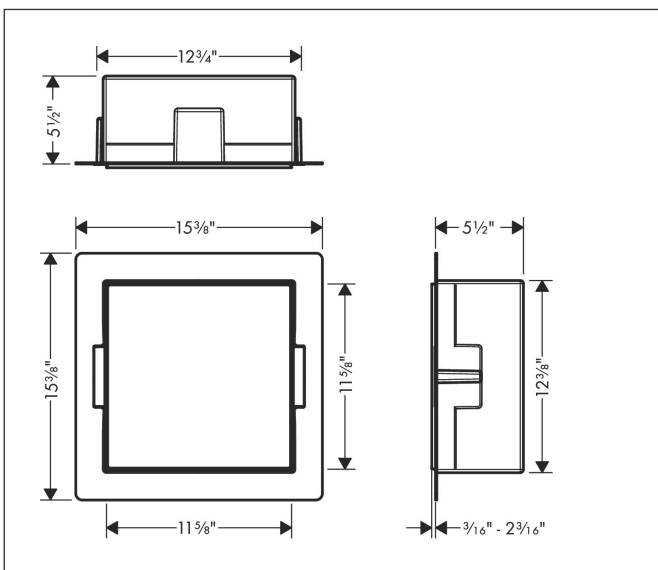

Brand hansgrohe
 Art. Name **XtraStoris Minimalistic** Wall niche frameless 12"x 12"x 5 1/2"
 Art. Nr. 56079800
 Surface Brushed Stainless Steel
 Pos. 1

Product Picture

Features

- Consists of: wall niche frameless, sealing set
- Installation depth: 140 mm
- Where to use: new construction, renovation
- Variable installation depth
- Easy to clean surface
- Installable flush with the wall or as a design element sticking out (up to 55 mm)
- frameless design
- suitable for use in wet areas
- easy adjustment to tile thickness
- Wall type: solid wall construction, drywall construction
- Material sealing set: Polystyrene (PS)
- Material wall niche: Stainless Steel 304 (1.4301)
- Dimensions wall niche: 300 x 300 x 140 mm (HxWxD)
- Required dimensions for sealing set: 313 x 325 x 140 mm (HxWxD)

Drawing

Technology