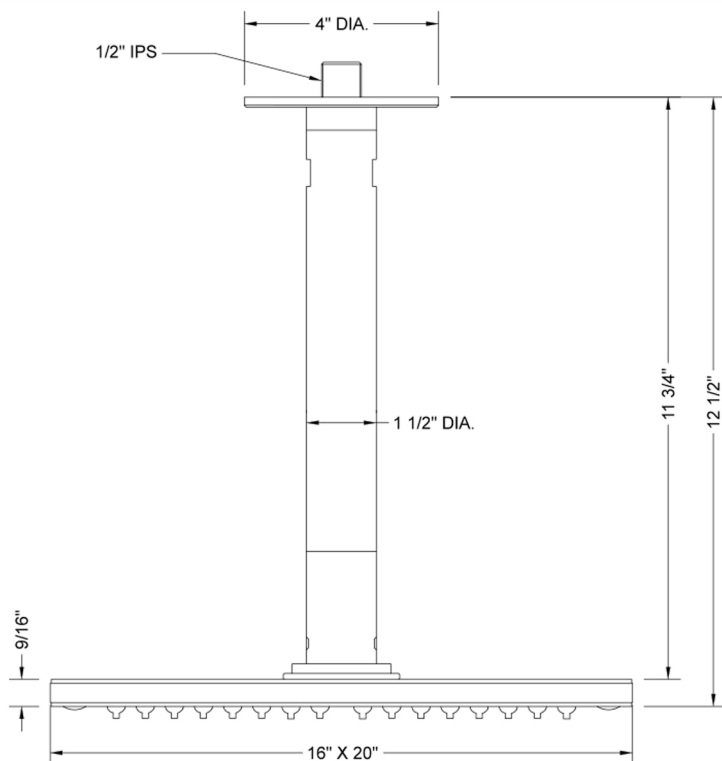

16" x 20" RETTANGO Rain Canopy

Model #: 1620-RC-

FEATURES:

- 16" x 20" rectangular water feature rain canopy
- 1/2" male IPS connection at ceiling
- 372 easy clean replaceable rubber jets
- Includes 12" ceiling mount kit
- Custom length mounting kit available (minimum 5" length). Contact JACLO for pricing & availability
- Standard finish is chrome. For other finish options, contact JACLO for pricing & availability

AVAILABLE FINISHES:

Polished Chrome (PCH)

SPECIFICATION DRAWING:

SPRAY PATTERNS: