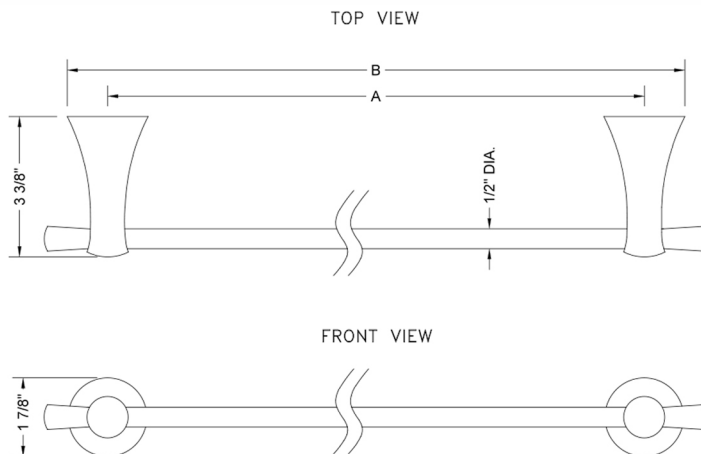

24" Cranford Towel Bar
Model #: 4460-TB-24-

FEATURES:

- All brass 24" towel bar
- Universal mounting hardware included
- 3 3/8" projection

AVAILABLE FINISHES:

Polished Chrome (PCH)	Satin Chrome (SC)	Bronze Umber (BU)
Satin Nickel (SN)	Pewter (PEW)	Caramel Bronze (CB)
Polished Nickel (PN)	Antique Brass (AB)	Antique Copper (ACU)
Oil-Rubbed Bronze (ORB)	Polished Brass (PB)	Polished Copper (PCU)
Vintage Bronze (VB)	Satin Brass (SB)	Rose Gold (RG)
Matte Black (MBK)	Satin Gold (SG)	Polished Gold (PG)
Black Nickel (BKN)	Bombay Gold (BG)	Jewelers Gold (JG)
Europa Bronze (EB)	White (WH)	Sedona Beige (SDB)
Tristan Brass (TB)	Satin Cooper (SCU)	

SPECIFICATION DRAWING:

CRANFORD TOWEL BARS			
PART. #	DESCRIPTION	A	B
4460-TB-18-	18" ALL BRASS TOWEL BAR	18"	19 7/8"
4460-TB-24-	24" ALL BRASS TOWEL BAR	24"	25 7/8"