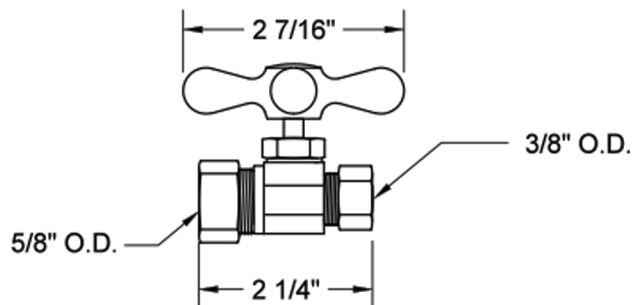

# Multi Turn Straight Pattern 5/8" O.D. Compression (Fits 1/2" Copper) x 3/8" O.D. Supply Valve with Cross Handle

**Model #: 581X-**

## FEATURES:

- Straight pattern O.D. compression fit x  $\frac{3}{8}$ " O.D. multi turn style valve
- $\frac{5}{8}$ " O.D. compression inlet x  $\frac{3}{8}$ " O.D. outlet
- $\frac{5}{8}$ " O.D. compression fits  $\frac{1}{2}$ " copper tubing
- All brass body and stem

## SPECIFICATION DRAWING: