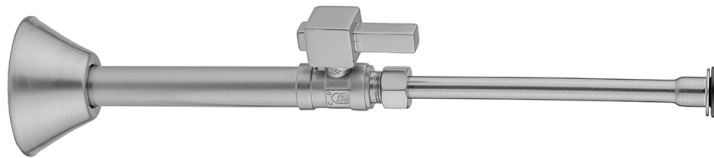

# Quarter Turn Straight Pattern 1/2" Copper (Sweat Fit) x 3/8" O.D. Toilet Supply Kit with Square Lever Handle, 20" Supply Tube, Escutcheon

**Model #: 631-6-72-**

## FEATURES:

- Complete Toilet Supply Kit
- Kit contains:
  - (1) Quarter Turn Straight Pattern 1/2" Copper (Sweat Fit) x 3/8" O.D. Supply Valve with Square Levers Handle P/N 631-6
  - (1) 20" Copper Supply Tube P/N 771
  - (1) Bell Escutcheon P/N 7117

## AVAILABLE FINISHES:

Polished Chrome (PCH)	Satin Chrome (SC)	Bronze Umber (BU)
Satin Nickel (SN)	Pewter (PEW)	Caramel Bronze (CB)
Polished Nickel (PN)	Antique Brass (AB)	Antique Copper (ACU)
Oil-Rubbed Bronze (ORB)	Polished Brass (PB)	Polished Copper (PCU)
Vintage Bronze (VB)	Satin Brass (SB)	Rose Gold (RG)
Matte Black (MBK)	Satin Gold (SG)	Polished Gold (PG)
Black Nickel (BKN)	Bombay Gold (BG)	Jewelers Gold (JG)
Europa Bronze (EB)	White (WH)	Sedona Beige (SDB)
Tristan Brass (TB)	Satin Cooper (SCU)	