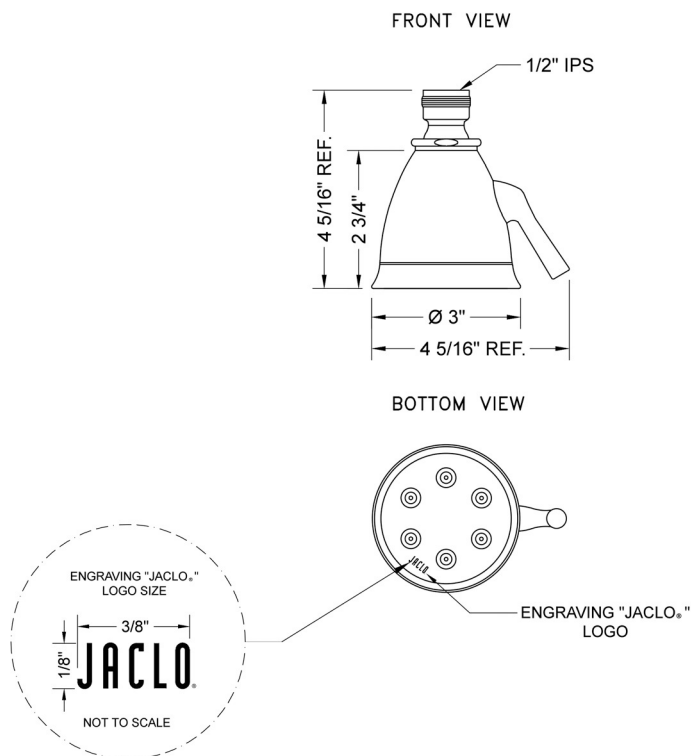

Retro #2 Showerhead - 1.75 GPM

Model #: B738-1.75-

FEATURES:

- 2 3/4" Brass adjustable spray showerhead
- 1/2" IPS adjustable brass ball joint to adjust angle of showerhead
- 6 adjustable jets with 48 individual sprays
- Adjusts from wide to narrow rain
- Easy clean flush system
- Traditional flared bell design
- Available flow rates: 2.5, 2.0, 1.75 & 1.5 GPM
- 1.75 GPM - WaterSense Approved

SPECIFICATION DRAWING:

SPRAY PATTERNS: