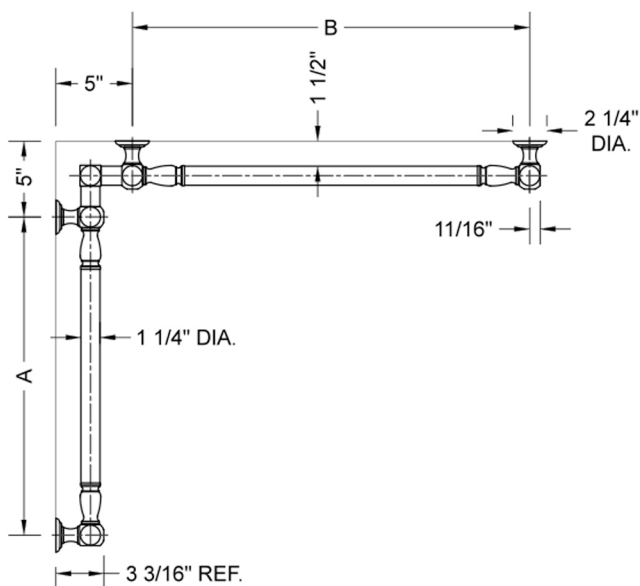

G20 16" x 36" Inside Corner Grab Bar

Model #: G20-16-36-IC-

FEATURES:

- ADA compliant when properly installed
- All brass construction, fully polished & plated
- All grab bars can be custom sized. Contact JACLO for pricing & availability
- Optional handshower sliders and toilet paper/wash cloth holders can be added only upon initial order
- Grab bars over 32" REQUIRE a middle post

SPECIFICATION DRAWING:

BRASS LUXURY GRAB BAR							
PART. #	DESCRIPTION	A	B	PART. #	DESCRIPTION	A	B
G20-12-12-IC	CENTER OF POST	12"	12"	G20-24-36-IC	CENTER OF POST	24"	36"
G20-12-16-IC	CENTER OF POST	12"	16"	G20-24-48-IC	CENTER OF POST	24"	48"
G20-12-24-IC	CENTER OF POST	12"	24"	G20-24-60-IC	CENTER OF POST	24"	60"
G20-12-32-IC	CENTER OF POST	12"	32"				
G20-12-36-IC	CENTER OF POST	12"	36"	G20-32-32-IC	CENTER OF POST	32"	32"
G20-12-48-IC	CENTER OF POST	12"	48"	G20-32-36-IC	CENTER OF POST	32"	36"
G20-12-60-IC	CENTER OF POST	12"	60"	G20-32-48-IC	CENTER OF POST	32"	48"
				G20-32-60-IC	CENTER OF POST	32"	60"
G20-16-16-IC	CENTER OF POST	16"	16"				
G20-16-24-IC	CENTER OF POST	16"	24"	G20-36-36-IC	CENTER OF POST	36"	36"
G20-16-32-IC	CENTER OF POST	16"	32"	G20-36-48-IC	CENTER OF POST	36"	48"
				G20-36-60-IC	CENTER OF POST	36"	60"
G20-16-36-IC	CENTER OF POST	16"	36"				
G20-16-48-IC	CENTER OF POST	16"	48"	G20-48-48-IC	CENTER OF POST	48"	48"
G20-16-60-IC	CENTER OF POST	16"	60"	G20-48-60-IC	CENTER OF POST	48"	60"
G20-24-24-IC	CENTER OF POST	24"	24"				
G20-24-32-IC	CENTER OF POST	24"	32"	G20-60-60-IC	CENTER OF POST	60"	60"