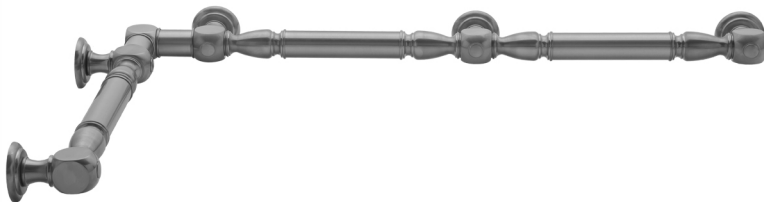

G20 16" x 36" Inside Corner Grab Bar

Model #: G20-16-36-IC-

FEATURES:

- ADA compliant when properly installed
- All brass construction, fully polished & plated
- All grab bars can be custom sized. Contact JACLO for pricing & availability
- Optional handshower sliders and toilet paper/wash cloth holders can be added only upon initial order
- Grab bars over 32" REQUIRE a middle post

AVAILABLE FINISHES:

Polished Chrome (PCH)	Satin Chrome (SC)	Bronze Umber (BU)
Satin Nickel (SN)	Pewter (PEW)	Caramel Bronze (CB)
Polished Nickel (PN)	Antique Brass (AB)	Antique Copper (ACU)
Oil-Rubbed Bronze (ORB)	Polished Brass (PB)	Polished Copper (PCU)
Vintage Bronze (VB)	Satin Brass (SB)	Rose Gold (RG)
Matte Black (MBK)	Satin Gold (SG)	Polished Gold (PG)
Black Nickel (BKN)	Bombay Gold (BG)	Jewelers Gold (JG)
Europa Bronze (EB)	White (WH)	Sedona Beige (SDB)
Tristan Brass (TB)	Unlacquered Brass (ULB)	Satin Cooper (SCU)