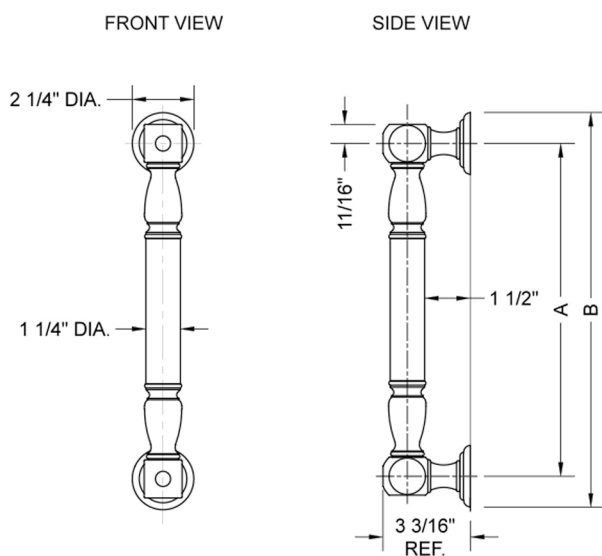

16" G20 Straight Grab Bar

Model #: G20-16-

FEATURES:

- ADA compliant when properly installed
- All brass construction, fully polished & plated
- All grab bars can be custom sized. Contact JACLO for pricing & availability
- Optional handshower sliders and toilet paper/wash cloth holders can be added only upon initial order
- Grab bars over 32" REQUIRE a middle post

SPECIFICATION DRAWING:

BRASS LUXURY GRAB BAR			
PART. #	DESCRIPTION	A	B
G20-12-XX	12" CENTER TO CENTER	12"	14 1/4"
G20-16-XX	16" CENTER TO CENTER	16"	18 1/4"
G20-18-XX	18" CENTER TO CENTER	18"	20 1/4"
G20-24-XX	24" CENTER TO CENTER	24"	26 1/4"
G20-32-XX	32" CENTER TO CENTER	32"	34 1/4"
*NOTE: GRAB BARS OVER 32" REQUIRE A MIDDLE POST			
G20-36-XX	36" CENTER TO CENTER	36"	38 1/4"
G20-42-XX	42" CENTER TO CENTER	42"	44 1/4"
G20-48-XX	48" CENTER TO CENTER	48"	50 1/4"
G20-60-XX	60" CENTER TO CENTER	60"	62 1/4"