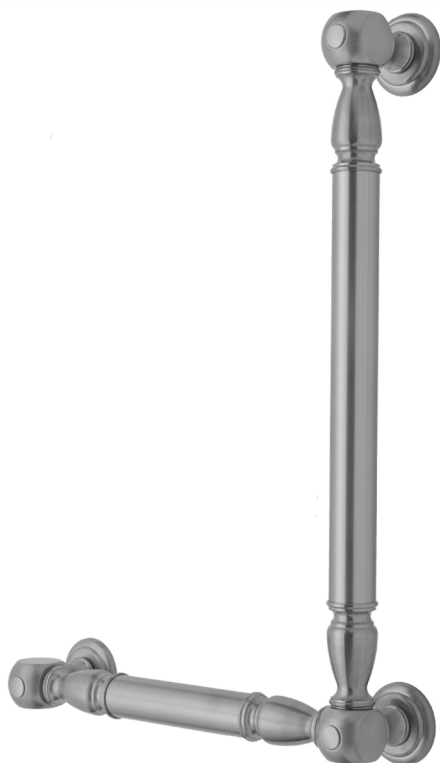

G20 32H x 12W 90° Left Hand Grab Bar

Model #: **G20-32H-12W-LH-**

FEATURES:

- ADA compliant when properly installed
- All brass construction, fully polished & plated
- All grab bars can be custom sized. Contact JACLO for pricing & availability
- Optional handshower sliders and toilet paper/wash cloth holders can be added only upon initial order
- Grab bars over 32" REQUIRE a middle post

AVAILABLE FINISHES:

Polished Chrome (PCH)	Satin Chrome (SC)	Bronze Umber (BU)
Satin Nickel (SN)	Pewter (PEW)	Caramel Bronze (CB)
Polished Nickel (PN)	Antique Brass (AB)	Antique Copper (ACU)
Oil-Rubbed Bronze (ORB)	Polished Brass (PB)	Polished Copper (PCU)
Vintage Bronze (VB)	Satin Brass (SB)	Rose Gold (RG)
Matte Black (MBK)	Satin Gold (SG)	Polished Gold (PG)
Black Nickel (BKN)	Bombay Gold (BG)	Jewelers Gold (JG)
Europa Bronze (EB)	White (WH)	Sedona Beige (SDB)
Tristan Brass (TB)	Unlacquered Brass (ULB)	Satin Cooper (SCU)

SPECIFICATION DRAWING:

BRASS LUXURY GRAB BAR			
PART. #	DESCRIPTION	A H	B W
G20-12H-12W	CENTER TO CENTER	12"	12"
G20-12H-16W	CENTER TO CENTER	12"	16"
G20-12H-24W	CENTER TO CENTER	12"	24"
G20-12H-32W	CENTER TO CENTER	12"	32"
G20-16H-12W	CENTER TO CENTER	16"	12"
G20-16H-16W	CENTER TO CENTER	16"	16"
G20-16H-24W	CENTER TO CENTER	16"	24"
G20-16H-32W	CENTER TO CENTER	16"	32"
G20-24H-12W	CENTER TO CENTER	24"	12"
G20-24H-16W	CENTER TO CENTER	24"	16"
G20-24H-24W	CENTER TO CENTER	24"	24"
G20-24H-32W	CENTER TO CENTER	24"	32"
G20-32H-12W	CENTER TO CENTER	32"	12"
G20-32H-16W	CENTER TO CENTER	32"	16"
G20-32H-24W	CENTER TO CENTER	32"	24"
G20-32H-32W	CENTER TO CENTER	32"	32"