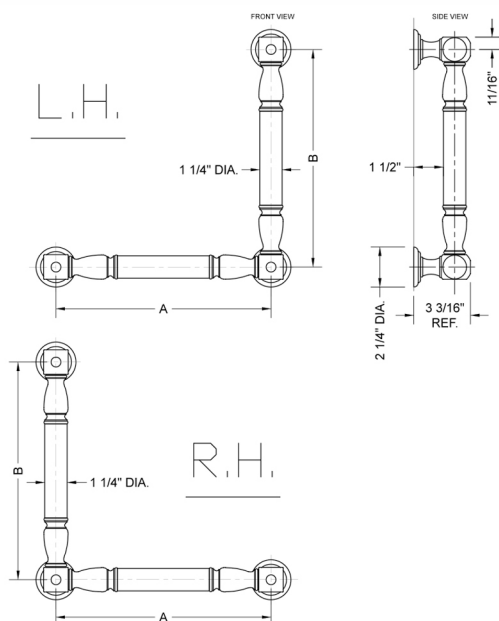

G20 32H x 12W 90° Left Hand Grab Bar

Model #: **G20-32H-12W-LH-**

FEATURES:

- ADA compliant when properly installed
- All brass construction, fully polished & plated
- All grab bars can be custom sized. Contact JACLO for pricing & availability
- Optional handshower sliders and toilet paper/wash cloth holders can be added only upon initial order
- Grab bars over 32" REQUIRE a middle post

SPECIFICATION DRAWING:

BRASS LUXURY GRAB BAR			
PART. #	DESCRIPTION	A H	B W
G20-12H-12W	CENTER TO CENTER	12"	12"
G20-12H-16W	CENTER TO CENTER	12"	16"
G20-12H-24W	CENTER TO CENTER	12"	24"
G20-12H-32W	CENTER TO CENTER	12"	32"
G20-16H-12W	CENTER TO CENTER	16"	12"
G20-16H-16W	CENTER TO CENTER	16"	16"
G20-16H-24W	CENTER TO CENTER	16"	24"
G20-16H-32W	CENTER TO CENTER	16"	32"
G20-24H-12W	CENTER TO CENTER	24"	12"
G20-24H-16W	CENTER TO CENTER	24"	16"
G20-24H-24W	CENTER TO CENTER	24"	24"
G20-24H-32W	CENTER TO CENTER	24"	32"
G20-32H-12W	CENTER TO CENTER	32"	12"
G20-32H-16W	CENTER TO CENTER	32"	16"
G20-32H-24W	CENTER TO CENTER	32"	24"
G20-32H-32W	CENTER TO CENTER	32"	32"