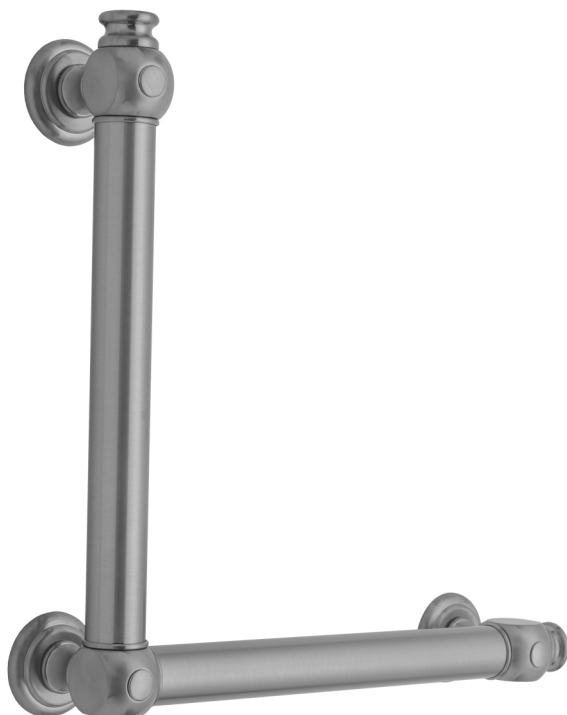

## G60 24H x 32W 90° Right Hand Grab Bar

Model #: **G60-24H-32W-RH-**

### FEATURES:

- ADA compliant when properly installed
- All brass construction, fully polished & plated
- All grab bars can be custom sized. Contact JACLO for pricing & availability
- Optional handshower sliders and toilet paper/wash cloth holders can be added only upon initial order
- Grab bars over 32" REQUIRE a middle post

### SPECIFICATION DRAWING:

BRASS LUXURY GRAB BAR			
PART. #	DESCRIPTION	A H	B W
G60-12H-12W	CENTER TO CENTER	12"	12"
G60-12H-16W	CENTER TO CENTER	12"	16"
G60-12H-24W	CENTER TO CENTER	12"	24"
G60-12H-32W	CENTER TO CENTER	12"	32"
G60-16H-12W	CENTER TO CENTER	16"	12"
G60-16H-16W	CENTER TO CENTER	16"	16"
G60-16H-24W	CENTER TO CENTER	16"	24"
G60-16H-32W	CENTER TO CENTER	16"	32"
G60-24H-12W	CENTER TO CENTER	24"	12"
G60-24H-16W	CENTER TO CENTER	24"	16"
G60-24H-24W	CENTER TO CENTER	24"	24"
G60-24H-32W	CENTER TO CENTER	24"	32"
G60-32H-12W	CENTER TO CENTER	32"	12"
G60-32H-16W	CENTER TO CENTER	32"	16"
G60-32H-24W	CENTER TO CENTER	32"	24"
G60-32H-32W	CENTER TO CENTER	32"	32"