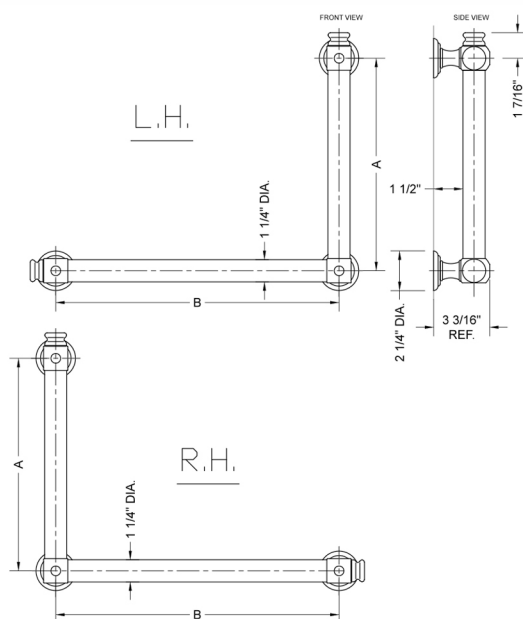

## G60 24H x 32W 90° Right Hand Grab Bar

Model #: **G60-24H-32W-RH-**

### FEATURES:

- ADA compliant when properly installed
- All brass construction, fully polished & plated
- All grab bars can be custom sized. Contact JACLO for pricing & availability
- Optional handshower sliders and toilet paper/wash cloth holders can be added only upon initial order
- Grab bars over 32" REQUIRE a middle post

### SPECIFICATION DRAWING:

BRASS LUXURY GRAB BAR			
PART. #	DESCRIPTION	A H	B W
G60-12H-12W	CENTER TO CENTER	12"	12"
G60-12H-16W	CENTER TO CENTER	12"	16"
G60-12H-24W	CENTER TO CENTER	12"	24"
G60-12H-32W	CENTER TO CENTER	12"	32"
G60-16H-12W	CENTER TO CENTER	16"	12"
G60-16H-16W	CENTER TO CENTER	16"	16"
G60-16H-24W	CENTER TO CENTER	16"	24"
G60-16H-32W	CENTER TO CENTER	16"	32"
G60-24H-12W	CENTER TO CENTER	24"	12"
G60-24H-16W	CENTER TO CENTER	24"	16"
G60-24H-24W	CENTER TO CENTER	24"	24"
G60-24H-32W	CENTER TO CENTER	24"	32"
G60-32H-12W	CENTER TO CENTER	32"	12"
G60-32H-16W	CENTER TO CENTER	32"	16"
G60-32H-24W	CENTER TO CENTER	32"	24"
G60-32H-32W	CENTER TO CENTER	32"	32"