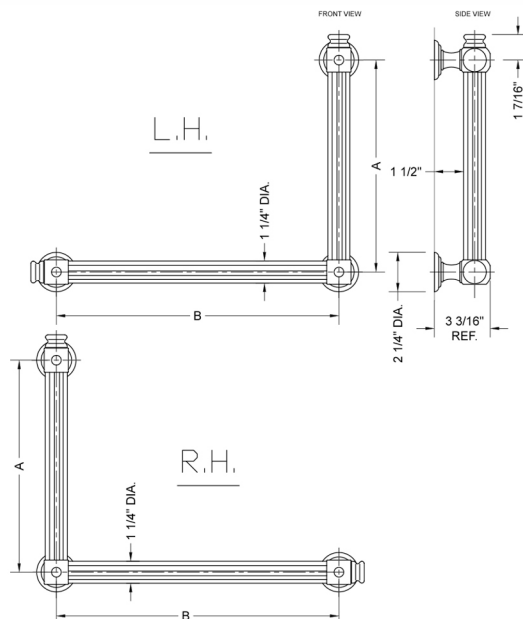

G61 24H x 32W 90° Right Hand Grab Bar

Model #: **G61-24H-32W-RH-**

FEATURES:

- ADA compliant when properly installed
- All brass construction, fully polished & plated
- All grab bars can be custom sized. Contact JACLO for pricing & availability
- Optional handshower sliders and toilet paper/wash cloth holders can be added only upon initial order
- Grab bars over 32" REQUIRE a middle post

SPECIFICATION DRAWING:

| BRASS LUXURY GRAB BAR | | | |
|-----------------------|------------------|--------|--------|
| PART. # | DESCRIPTION | A H | B W |
| G61-12H-12W | CENTER TO CENTER | 12" | 12" |
| G61-12H-16W | CENTER TO CENTER | 12" | 16" |
| G61-12H-24W | CENTER TO CENTER | 12" | 24" |
| G61-12H-32W | CENTER TO CENTER | 12" | 32" |
| | | | |
| G61-16H-12W | CENTER TO CENTER | 16" | 12" |
| G61-16H-16W | CENTER TO CENTER | 16" | 16" |
| G61-16H-24W | CENTER TO CENTER | 16" | 24" |
| G61-16H-32W | CENTER TO CENTER | 16" | 32" |
| | | | |
| G61-24H-12W | CENTER TO CENTER | 24" | 12" |
| G61-24H-16W | CENTER TO CENTER | 24" | 16" |
| G61-24H-24W | CENTER TO CENTER | 24" | 24" |
| G61-24H-32W | CENTER TO CENTER | 24" | 32" |
| | | | |
| G61-32H-12W | CENTER TO CENTER | 32" | 12" |
| G61-32H-16W | CENTER TO CENTER | 32" | 16" |
| G61-32H-24W | CENTER TO CENTER | 32" | 24" |
| G61-32H-32W | CENTER TO CENTER | 32" | 32" |