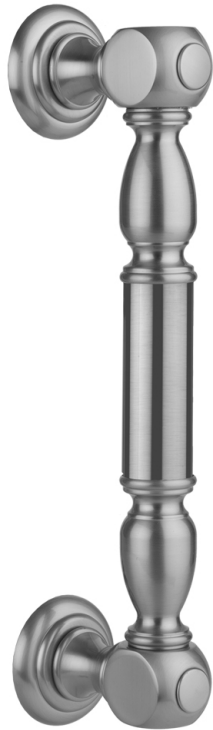

## 24" H2O Front Mount Shower Door Pull with Finials

**Model #: H2O-FM-24-**

### FEATURES:

- Can be mounted vertically or horizontally
- Can be used as a towel bar, foot rest, or shaving station when mounted horizontally
- Not to be used as a grab bar
- All brass construction, full polished & plated
- For Glass Installation: Separate mounting kit required (HDL-GLSKIT)
- Custom sizes available- Contact JACLO for pricing & availability

### AVAILABLE FINISHES:

Polished Chrome (PCH)	Satin Chrome (SC)	Bronze Umber (BU)
Satin Nickel (SN)	Pewter (PEW)	Caramel Bronze (CB)
Polished Nickel (PN)	Antique Brass (AB)	Antique Copper (ACU)
Oil-Rubbed Bronze (ORB)	Polished Brass (PB)	Polished Copper (PCU)
Vintage Bronze (VB)	Satin Brass (SB)	Rose Gold (RG)
Matte Black (MBK)	Satin Gold (SG)	Polished Gold (PG)
Black Nickel (BKN)	Bombay Gold (BG)	Jewelers Gold (JG)
Europa Bronze (EB)	White (WH)	Sedona Beige (SDB)
Tristan Brass (TB)	Unlacquered Brass (ULB)	Satin Cooper (SCU)

### SPECIFICATION DRAWING:

BRASS LUXURY FRONT MOUNT DOOR PULL			
PART. #	DESCRIPTION	A	B
H20-FM-8	8" CENTER TO CENTER	8"	10"
H20-FM-12	12" CENTER TO CENTER	12"	14"
H20-FM-16	16" CENTER TO CENTER	16"	18"
H20-FM-18	18" CENTER TO CENTER	18"	20"
H20-FM-24	24" CENTER TO CENTER	24"	26"
H20-FM-32	32" CENTER TO CENTER	32"	34"