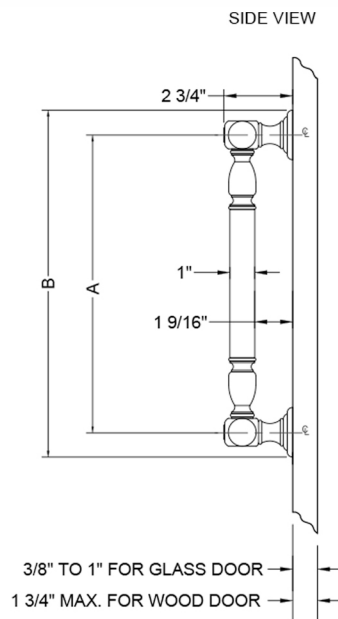

## 24" H2O Front Mount Shower Door Pull with Finials

**Model #: H2O-FM-24-**

### FEATURES:

- Can be mounted vertically or horizontally
- Can be used as a towel bar, foot rest, or shaving station when mounted horizontally
- Not to be used as a grab bar
- All brass construction, full polished & plated
- For Glass Installation: Separate mounting kit required (HDL-GLSKIT)
- Custom sizes available- Contact JACLO for pricing & availability

### SPECIFICATION DRAWING:

BRASS LUXURY FRONT MOUNT DOOR PULL			
PART. #	DESCRIPTION	A	B
H20-FM-8	8" CENTER TO CENTER	8"	10"
H20-FM-12	12" CENTER TO CENTER	12"	14"
H20-FM-16	16" CENTER TO CENTER	16"	18"
H20-FM-18	18" CENTER TO CENTER	18"	20"
H20-FM-24	24" CENTER TO CENTER	24"	26"
H20-FM-32	32" CENTER TO CENTER	32"	34"