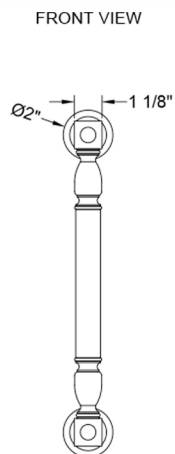

## 24" H2O Front Mount Shower Door Pull with Finials

**Model #: H2O-FM-24-**

### FEATURES:

- Can be mounted vertically or horizontally
- Can be used as a towel bar, foot rest, or shaving station when mounted horizontally
- Not to be used as a grab bar
- All brass construction, full polished & plated
- For Glass Installation: Separate mounting kit required (HDL-GLSKIT)
- Custom sizes available- Contact JACLO for pricing & availability

### SPECIFICATION DRAWING:

BRASS LUXURY FRONT MOUNT DOOR PULL			
PART. #	DESCRIPTION	A	B
H20-FM-8	8" CENTER TO CENTER	8"	10"
H20-FM-12	12" CENTER TO CENTER	12"	14"
H20-FM-16	16" CENTER TO CENTER	16"	18"
H20-FM-18	18" CENTER TO CENTER	18"	20"
H20-FM-24	24" CENTER TO CENTER	24"	26"
H20-FM-32	32" CENTER TO CENTER	32"	34"