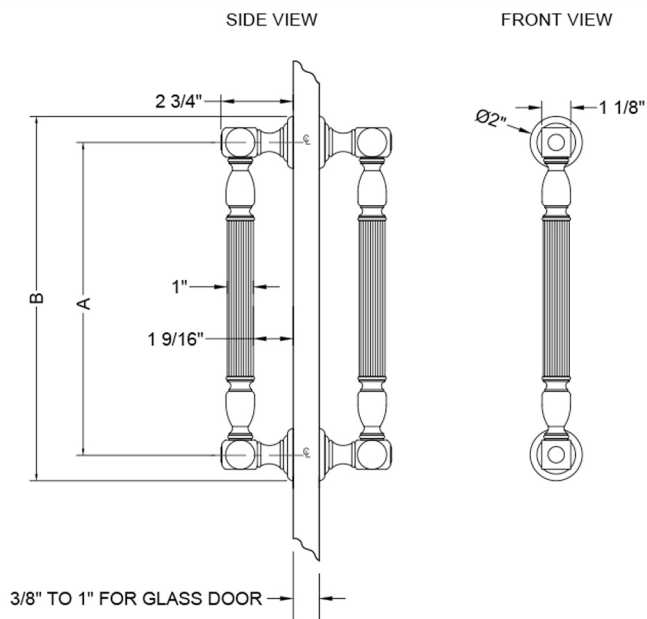

## 18" H21 Back to Back Shower Door Pull wth Finials

**Model #: H21-BB-18-**

### FEATURES:

- Can be mounted vertically or horizontally
- Can be used as a towel bar when mounted horizontally
- Not to be used as a grab bar
- All brass construction, full polished & plated
- Includes rubber gaskets for glass door installation
- Custom sizes available- Contact JACLO for pricing & availability

### SPECIFICATION DRAWING:

BRASS LUXURY BACK TO BACK DOOR PULL			
PART. #	DESCRIPTION	A	B
H21-BB-8	8" CENTER TO CENTER	8"	10"
H21-BB-12	12" CENTER TO CENTER	12"	14"
H21-BB-16	16" CENTER TO CENTER	16"	18"
H21-BB-18	18" CENTER TO CENTER	18"	20"
H21-BB-24	24" CENTER TO CENTER	24"	26"
H21-BB-32	32" CENTER TO CENTER	32"	34"

**NOTE: H21-BB 6" CENTER TO CENTER AVAILABLE**