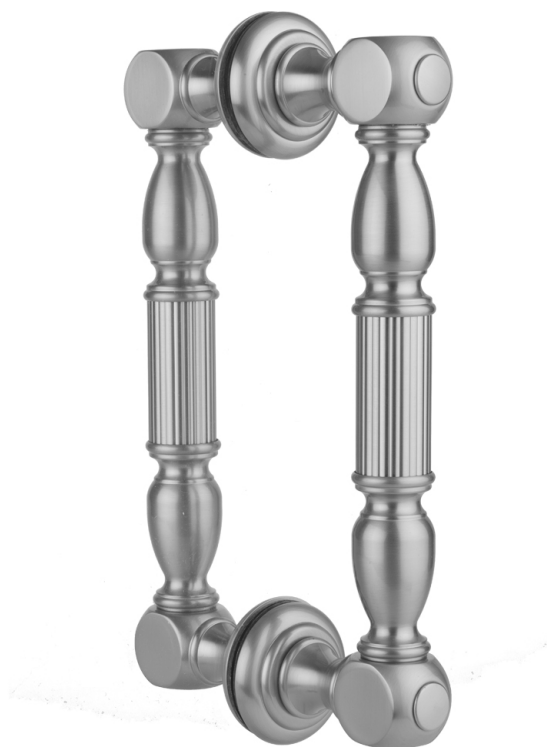

## 18" H21 Back to Back Shower Door Pull wth Finials

**Model #: H21-BB-18-**

### FEATURES:

- Can be mounted vertically or horizontally
- Can be used as a towel bar when mounted horizontally
- Not to be used as a grab bar
- All brass construction, full polished & plated
- Includes rubber gaskets for glass door installation
- Custom sizes available- Contact JACLO for pricing & availability

### AVAILABLE FINISHES:

Polished Chrome (PCH)	Satin Chrome (SC)	Bronze Umber (BU)
Satin Nickel (SN)	Pewter (PEW)	Caramel Bronze (CB)
Polished Nickel (PN)	Antique Brass (AB)	Antique Copper (ACU)
Oil-Rubbed Bronze (ORB)	Polished Brass (PB)	Polished Copper (PCU)
Vintage Bronze (VB)	Satin Brass (SB)	Rose Gold (RG)
Matte Black (MBK)	Satin Gold (SG)	Polished Gold (PG)
Black Nickel (BKN)	Bombay Gold (BG)	Jewelers Gold (JG)
Europa Bronze (EB)	White (WH)	Sedona Beige (SDB)
Tristan Brass (TB)	Unlacquered Brass (ULB)	Satin Cooper (SCU)

### SPECIFICATION DRAWING:

BRASS LUXURY BACK TO BACK DOOR PULL			
PART. #	DESCRIPTION	A	B
H21-BB-8	8" CENTER TO CENTER	8"	10"
H21-BB-12	12" CENTER TO CENTER	12"	14"
H21-BB-16	16" CENTER TO CENTER	16"	18"
H21-BB-18	18" CENTER TO CENTER	18"	20"
H21-BB-24	24" CENTER TO CENTER	24"	26"
H21-BB-32	32" CENTER TO CENTER	32"	34"