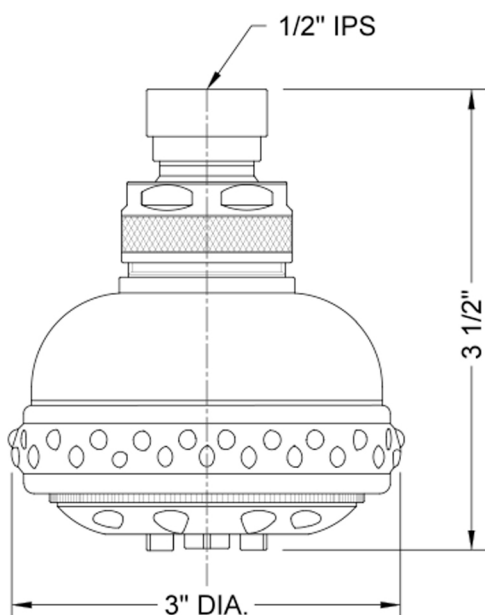

## Leticia Showerhead

**Model #: S129-**

### FEATURES:

- 5 function showerhead with 3" face
- 1/2" IPS adjustable brass ball joint to adjust angle of showerhead
- Rubber ring for easy grip, no slip adjustment of functions
- Ideal for low water pressure
- Available flow rates: 2.5, 2.0, 1.75 & 1.5 GPM

### SPECIFICATION DRAWING: