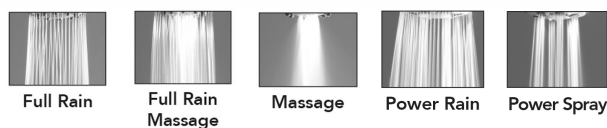

SPRAY PATTERNS:

COMPLIANCES:

Complies with: ASME A112.18.1-2012/CSA B125.1-12