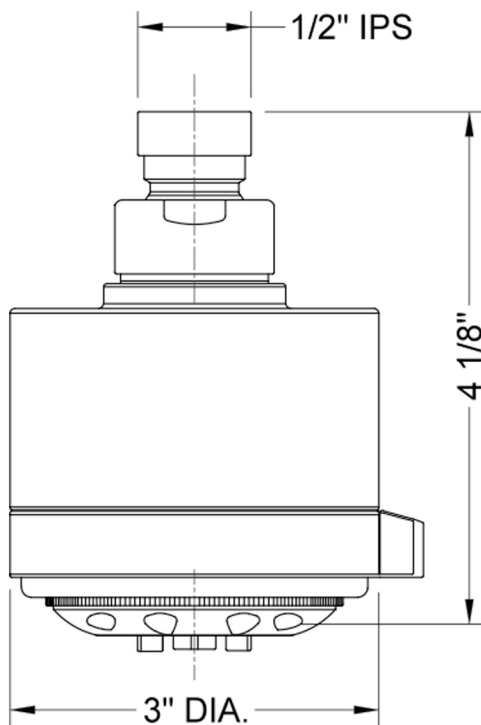

Cylindrica 5 Power Spray Showerhead - 1.75 GPM

Model #: S179-1.75-

FEATURES:

- 5 function showerhead
- 1/2 male threads
- Tab on adjusting ring allows for easy, adjustment of functions
- Contemporary design

SPECIFICATION DRAWING:

SPRAY PATTERNS: