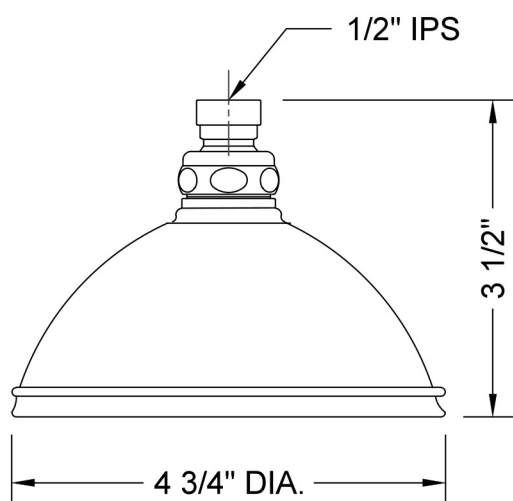

SPECIFICATION DRAWING:

FRONT VIEW

SPRAY PATTERNS:

ANGLES AND FLOW RATES:

COMPLIANCES:

CEC

Complies with: ASME A112.18.1-2012/CSA B125.1-12