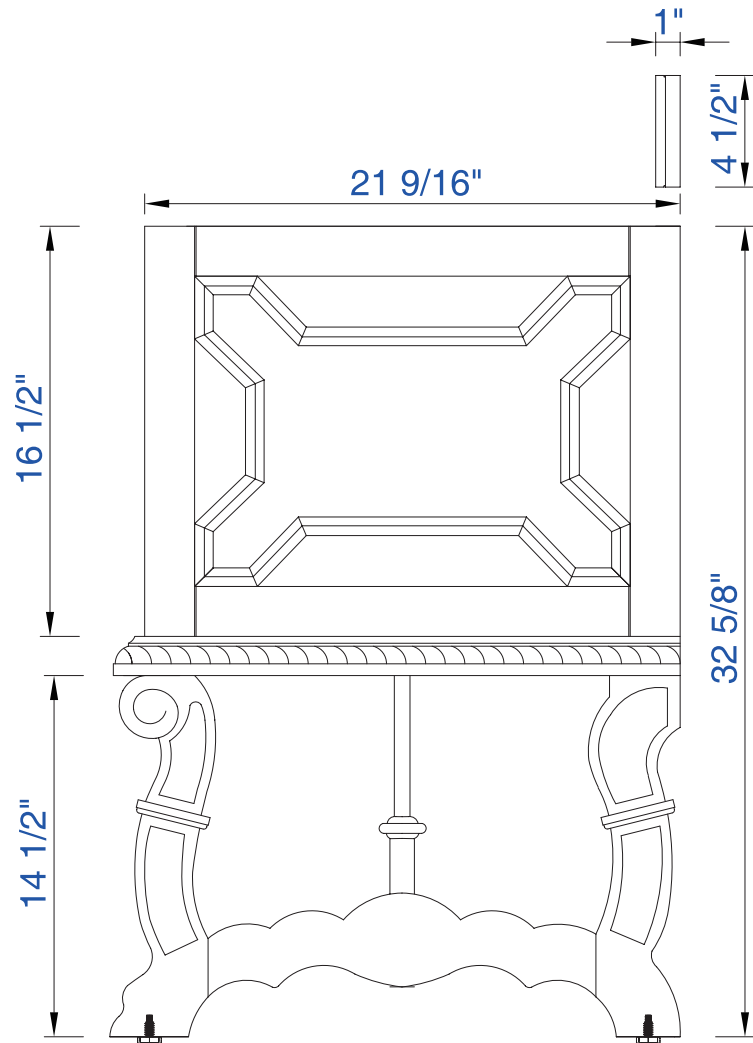

72"

Item Number:  
150-V72-ANW

JAMES MARTIN

VANITIES

Balmoral 72" Cabinet

Diagrams with Dimensions  
page 01 of 01

NOTE ONE: Countertops are not shown in these diagrams. (Cabinet Only)

NOTE TWO: Wood Backsplash (Shown) is designed for the molding detail to align with sinks in James Martin's Optional Countertops.

JAMES MARTIN

VANITIES

Balmoral 72" Cabinet

Diagrams with Dimensions  
page 02 of 03

NOTE ONE: Countertops are not shown in these diagrams. (Cabinet Only)

72"

Item Number:

150-V72-ANW

JAMES MARTIN

VANITIES

Balmoral 72" Cabinet

Diagrams with Dimensions  
page 03 of 03

NOTE ONE: Countertops are not shown in these diagrams. (Cabinet Only)

NOTE TWO: Wood Backsplash (Shown) is designed for the molding detail to align with sinks in James Martin's Optional Countertops. Customers' own countertops and sinks may align differently.

Please consult our website for Countertop Diagrams: [www.jamesmartinvanities.com](http://www.jamesmartinvanities.com)

Item Number:  
150-V72-ANW

JAMES MARTIN

VANITIES

Balmoral 1830mm Cabinet

Diagrams with Dimensions  
page 01 of 03