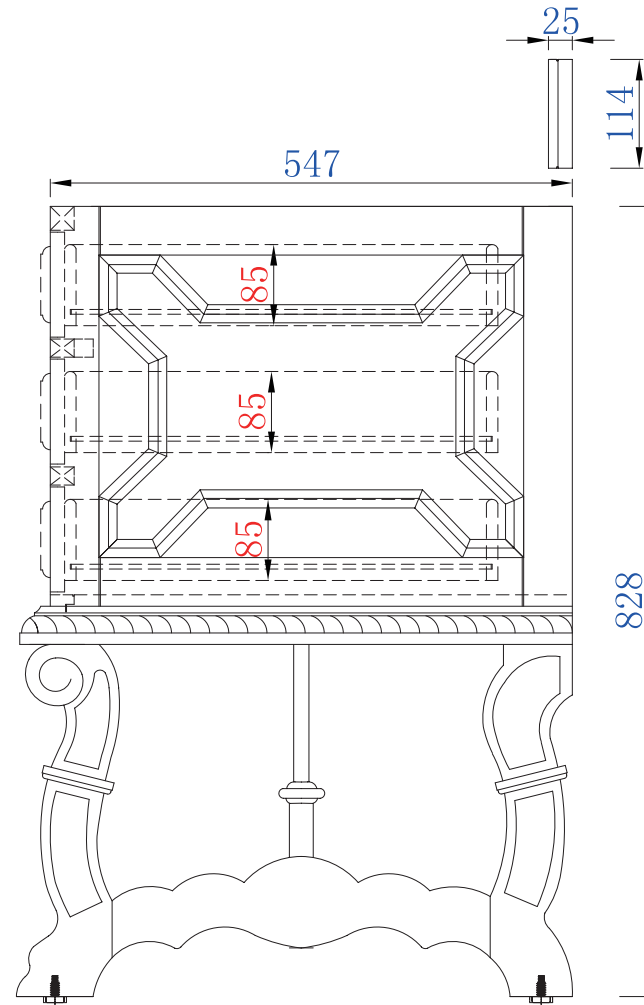

NOTE ONE: Countertops are not shown in these diagrams. (Cabinet Only)

NOTE TWO: Wood Backsplash (Shown) is designed for the molding detail to align with sinks in James Martin's Optional Countertops. Customers' own countertops and sinks may align differently.

Please consult our website for Countertop Diagrams: [www.jamesmartinvanities.com](http://www.jamesmartinvanities.com)

Item Number:  
150-V72-ANW

JAMES MARTIN

VANITIES

Balmoral 1830mm Cabinet

Diagrams with Dimensions  
page 02 of 03

NOTE ONE: Countertops are not shown in these diagrams. (Cabinet Only)

Item Number:

JAMES MARTIN

Balmoral 1830mm Cabinet

150-V72-ANW

Diagrams with Dimensions  
page 03 of 03

VANITIES

NOTE ONE: Countertops are not shown in these diagrams. (Cabinet Only)

NOTE TWO: Wood Backsplash (Shown) is designed for the molding detail to align with sinks in James Martin's Optional Countertops. Customers' own countertops and sinks may align differently.

Please consult our website for Countertop Diagrams: [www.jamesmartinvanities.com](http://www.jamesmartinvanities.com)