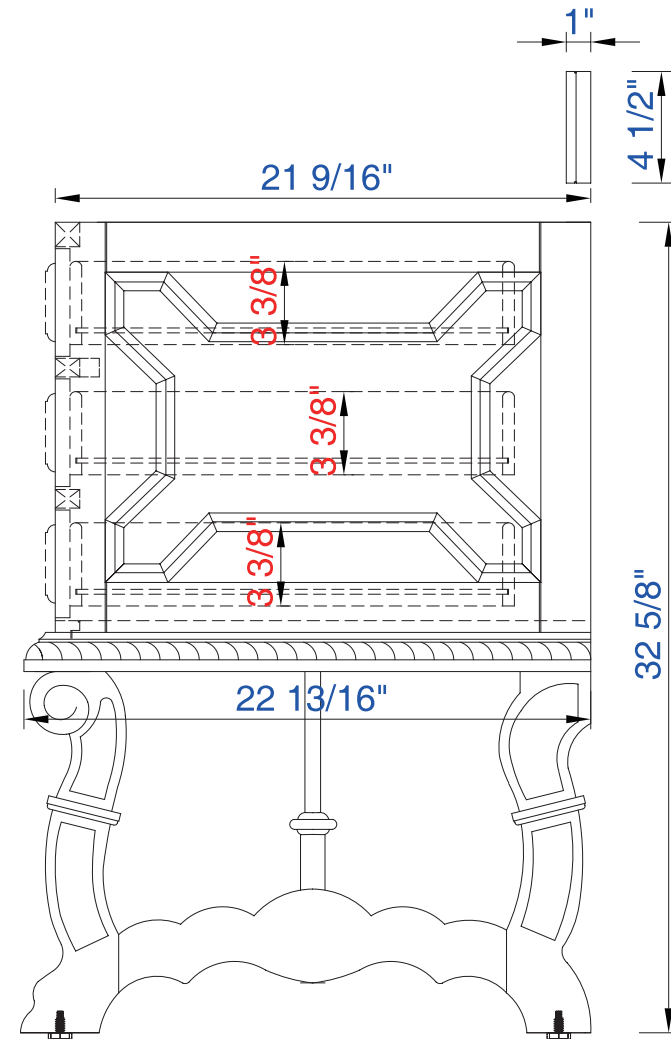

72"

Item Number:  
150-V72-ANW

JAMES MARTIN

VANITIES

Balmoral 72" Cabinet

Diagrams with Dimensions  
page 01 of 01

NOTE ONE: Countertops are not shown in these diagrams. (Cabinet Only)

NOTE TWO: Wood Backsplash (Shown) is designed for the molding detail to align with sinks in James Martin's Optional Countertops.

JAMES MARTIN

VANITIES

Balmoral 72" Cabinet

Diagrams with Dimensions  
page 02 of 03

NOTE ONE: Countertops are not shown in these diagrams. (Cabinet Only)

72"

Item Number:

150-V72-ANW

JAMES MARTIN

VANITIES

Balmoral 72" Cabinet

Diagrams with Dimensions  
page 03 of 03

NOTE ONE: Countertops are not shown in these diagrams. (Cabinet Only)

NOTE TWO: Wood Backsplash (Shown) is designed for the molding detail to align with sinks in James Martin's Optional Countertops. Customers' own countertops and sinks may align differently.

Please consult our website for Countertop Diagrams: [www.jamesmartinvanities.com](http://www.jamesmartinvanities.com)

Item Number:  
150-V72-ANW

JAMES MARTIN

VANITIES

Balmoral 1830mm Cabinet

Diagrams with Dimensions  
page 01 of 03