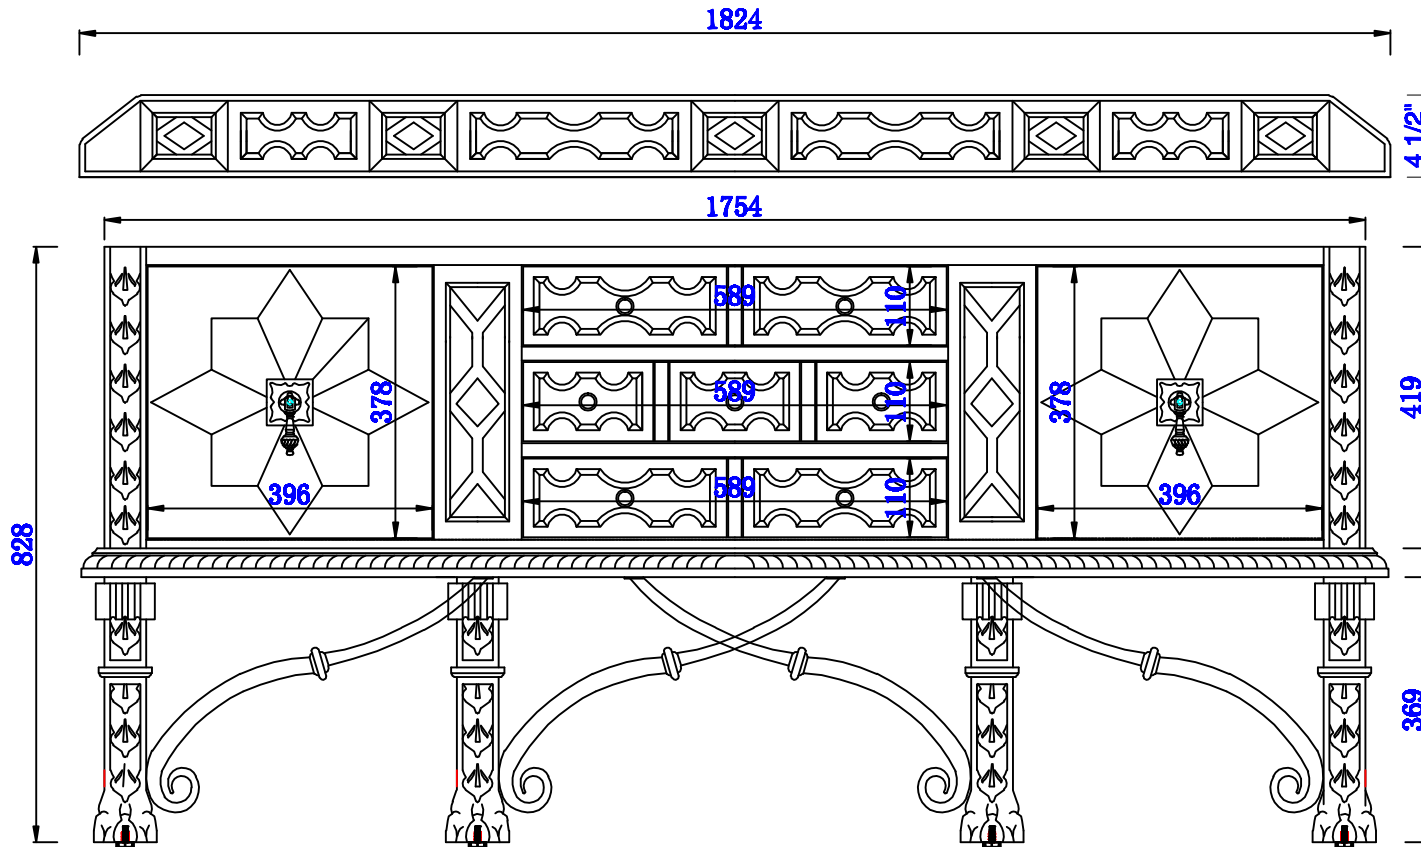

JAMES MARTIN

VANITIES

Balmoral 72" Cabinet

Diagrams with Dimensions  
page 03 of 03

NOTE ONE: Countertops are not shown in these diagrams. (Cabinet Only)

NOTE TWO: Wood Backsplash (Shown) is designed for the molding detail to align with sinks in James Martin's Optional Countertops. Customers' own countertops and sinks may align differently.

Please consult our website for Countertop Diagrams: [www.jamesmartinvanities.com](http://www.jamesmartinvanities.com)

Item Number:  
150-V72-ANW

JAMES MARTIN

VANITIES

Balmoral 1830mm Cabinet

Diagrams with Dimensions  
page 01 of 03

NOTE ONE: Countertops are not shown in these diagrams. (Cabinet Only)

NOTE TWO: Wood Backsplash (Shown) is designed for the molding detail to align with sinks in James Martin's Optional Countertops. Customers' own countertops and sinks may align differently.

Please consult our website for Countertop Diagrams: [www.jamesmartinvanities.com](http://www.jamesmartinvanities.com)

Item Number:  
150-V72-ANW

JAMES MARTIN

VANITIES

Balmoral 1830mm Cabinet

Diagrams with Dimensions  
page 02 of 03