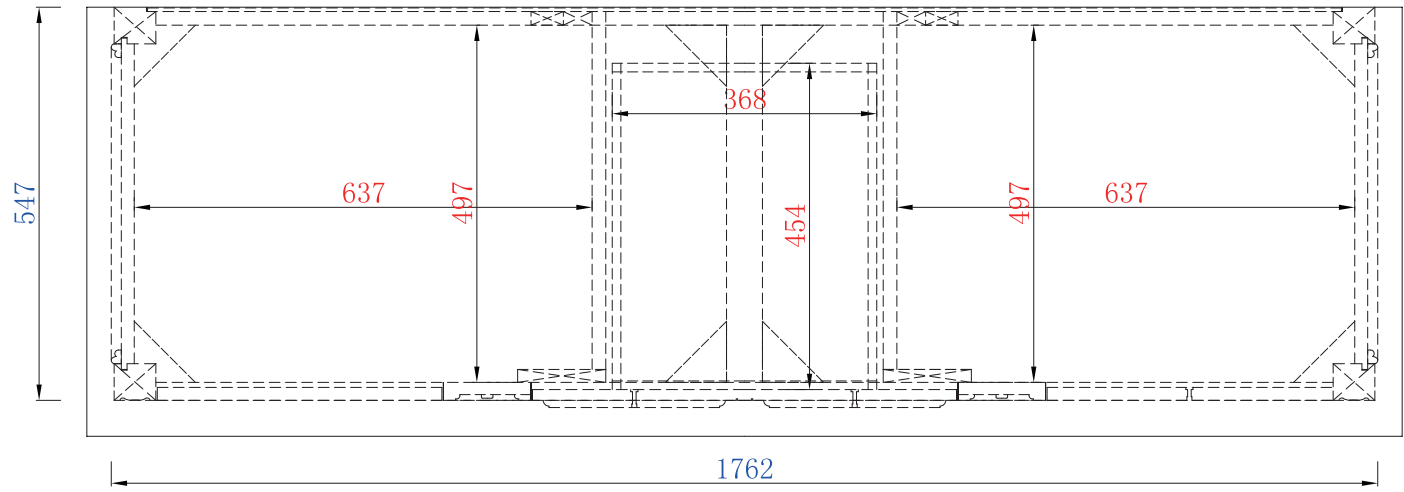

JAMES MARTIN

VANITIES

Balmoral 72" Cabinet

Diagrams with Dimensions  
page 03 of 03

NOTE ONE: Countertops are not shown in these diagrams. (Cabinet Only)

NOTE TWO: Wood Backsplash (Shown) is designed for the molding detail to align with sinks in James Martin's Optional Countertops. Customers' own countertops and sinks may align differently.

NOTE ONE: Countertops are not shown in these diagrams. (Cabinet Only)

NOTE TWO: Wood Backsplash (Shown) is designed for the molding detail to align with sinks in James Martin's Optional Countertops. Customers' own countertops and sinks may align differently.

Please consult our website for Countertop Diagrams: [www.jamesmartinvanities.com](http://www.jamesmartinvanities.com)

Item Number:  
150-V72-ANW

JAMES MARTIN

VANITIES

Balmoral 1830mm Cabinet

Diagrams with Dimensions  
page 02 of 03

NOTE ONE: Countertops are not shown in these diagrams. (Cabinet Only)

Item Number:

JAMES MARTIN

Balmoral 1830mm Cabinet

150-V72-ANW

Diagrams with Dimensions  
page 03 of 03

VANITIES

NOTE ONE: Countertops are not shown in these diagrams. (Cabinet Only)