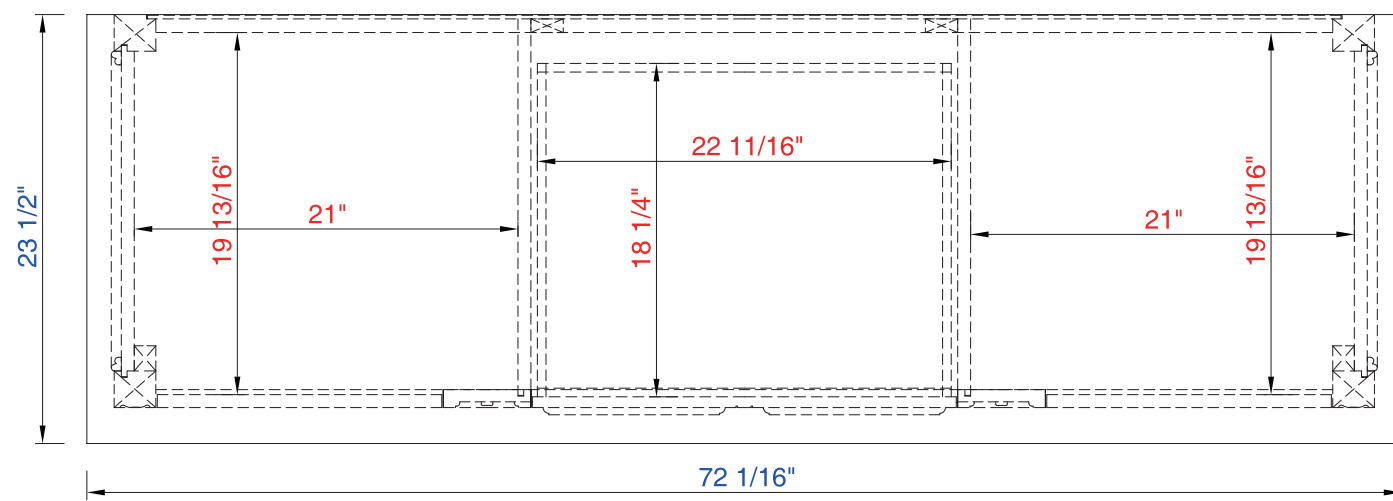

72"

Item Number:  
150-V72-ANW

JAMES MARTIN

VANITIES

Balmoral 72" Cabinet

Diagrams with Dimensions  
page 01 of 01

NOTE ONE: Countertops are not shown in these diagrams. (Cabinet Only)

NOTE TWO: Wood Backsplash (Shown) is designed for the molding detail to align with sinks in James Martin's Optional Countertops.

Customers' own countertops and sinks may align differently.

Please consult our website for Countertop Diagrams: [www.jamesmartinvanities.com](http://www.jamesmartinvanities.com)

72"

Item Number:  
150-V72-ANW

JAMES MARTIN

VANITIES

Balmoral 72" Cabinet

Diagrams with Dimensions  
page 02 of 03

NOTE ONE: Countertops are not shown in these diagrams. (Cabinet Only)

72"

Item Number:

150-V72-ANW

JAMES MARTIN

VANITIES

Balmoral 72" Cabinet

Diagrams with Dimensions  
page 03 of 03

NOTE ONE: Countertops are not shown in these diagrams. (Cabinet Only)

NOTE TWO: Wood Backsplash (Shown) is designed for the molding detail to align with sinks in James Martin's Optional Countertops. Customers' own countertops and sinks may align differently.