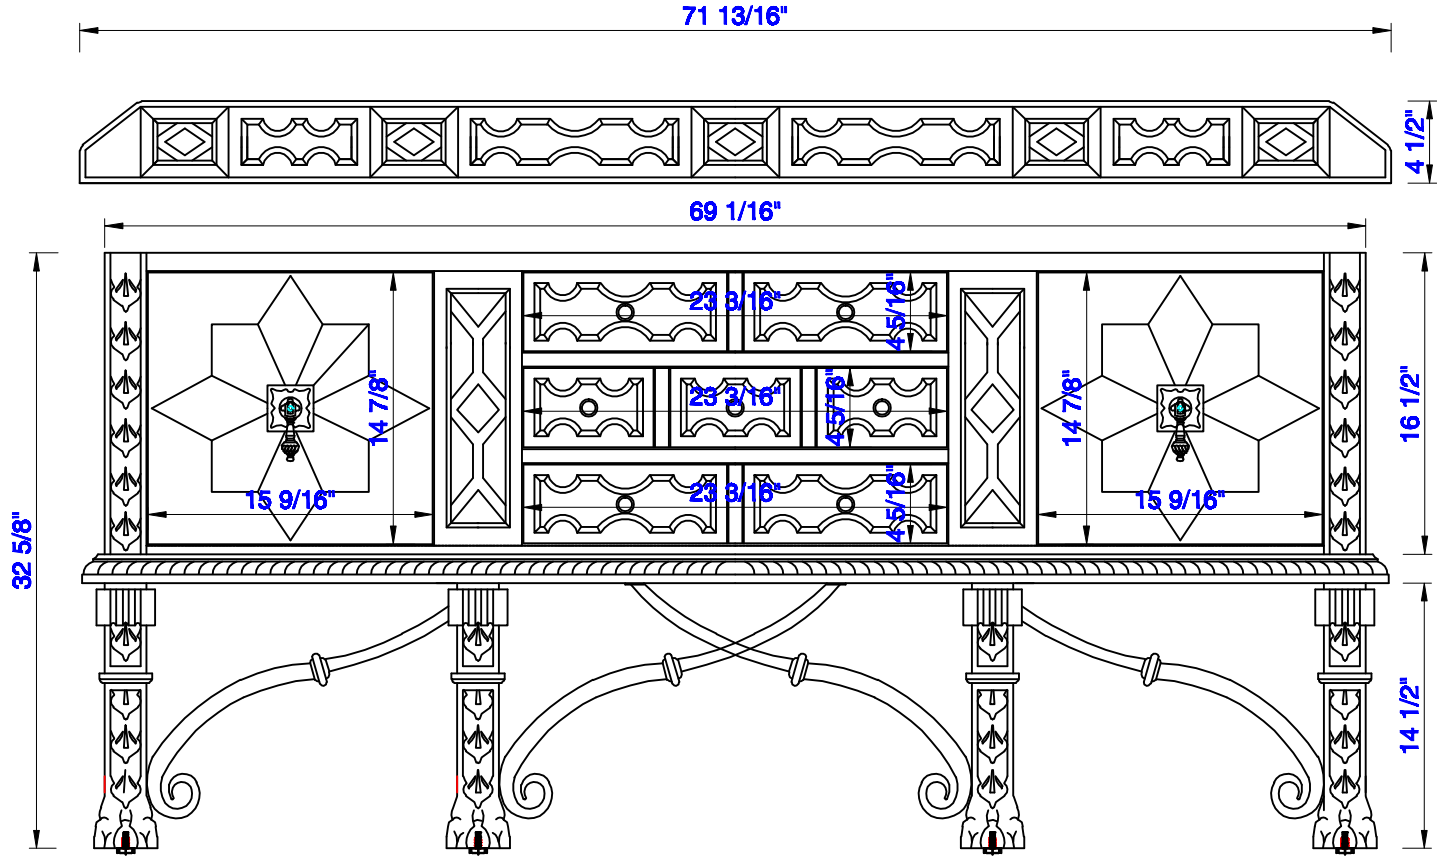

72"

Item Number:  
150-V72-ANW

JAMES MARTIN

VANITIES

Balmoral 72" Cabinet

Diagrams with Dimensions  
page 01 of 01

NOTE ONE: Countertops are not shown in these diagrams. (Cabinet Only)

NOTE TWO: Wood Backsplash (Shown) is designed for the molding detail to align with sinks in James Martin's Optional Countertops.

Customers' own countertops and sinks may align differently.

Please consult our website for Countertop Diagrams: [www.jamesmartinvanities.com](http://www.jamesmartinvanities.com)

72"

Item Number:  
150-V72-ANW

JAMES MARTIN

VANITIES

Balmoral 72" Cabinet

Diagrams with Dimensions  
page 02 of 03

NOTE ONE: Countertops are not shown in these diagrams. (Cabinet Only)

72"

Item Number:

150-V72-ANW

JAMES MARTIN

VANITIES

Balmoral 72" Cabinet

Diagrams with Dimensions  
page 03 of 03

NOTE ONE: Countertops are not shown in these diagrams. (Cabinet Only)

NOTE TWO: Wood Backsplash (Shown) is designed for the molding detail to align with sinks in James Martin's Optional Countertops. Customers' own countertops and sinks may align differently.