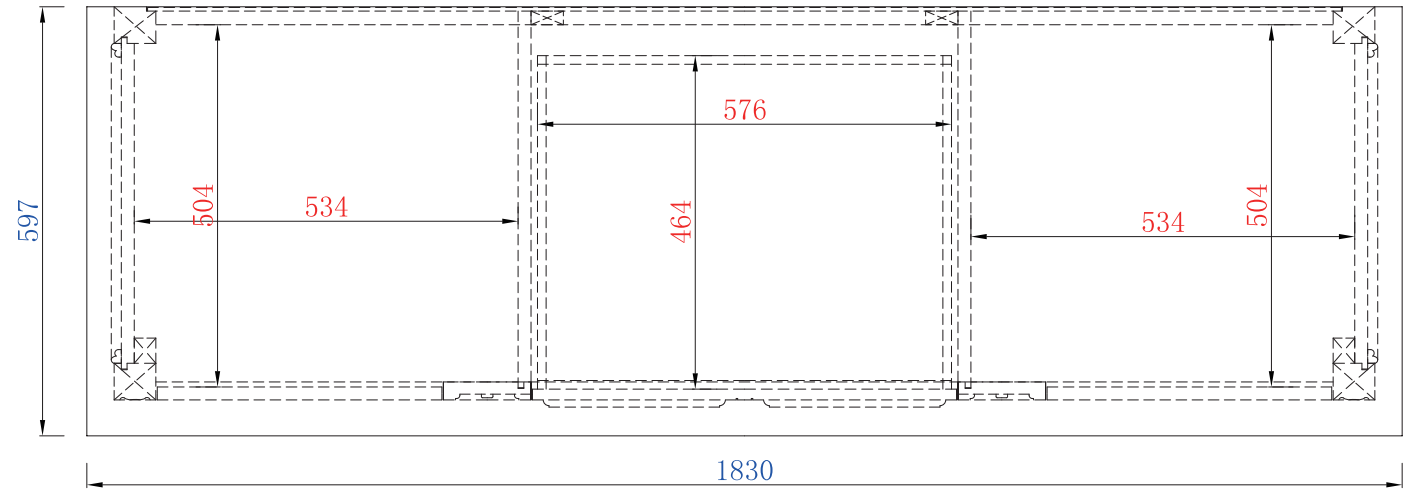

JAMES MARTIN

VANITIES

Balmoral 72" Cabinet

Diagrams with Dimensions  
page 03 of 03

NOTE ONE: Countertops are not shown in these diagrams. (Cabinet Only)

NOTE TWO: Wood Backsplash (Shown) is designed for the molding detail to align with sinks in James Martin's Optional Countertops. Customers' own countertops and sinks may align differently.

NOTE ONE: Countertops are not shown in these diagrams. (Cabinet Only)

NOTE TWO: Wood Backsplash (Shown) is designed for the molding detail to align with sinks in James Martin's Optional Countertops. Customers' own countertops and sinks may align differently.

Please consult our website for Countertop Diagrams: [www.jamesmartinvanities.com](http://www.jamesmartinvanities.com)

Item Number:  
150-V72-ANW

JAMES MARTIN

VANITIES

Balmoral 1830mm Cabinet

Diagrams with Dimensions  
page 02 of 03

NOTE ONE: Countertops are not shown in these diagrams. (Cabinet Only)

Item Number:

JAMES MARTIN

Balmoral 1830mm Cabinet

150-V72-ANW

Diagrams with Dimensions  
page 03 of 03

VANITIES

NOTE ONE: Countertops are not shown in these diagrams. (Cabinet Only)