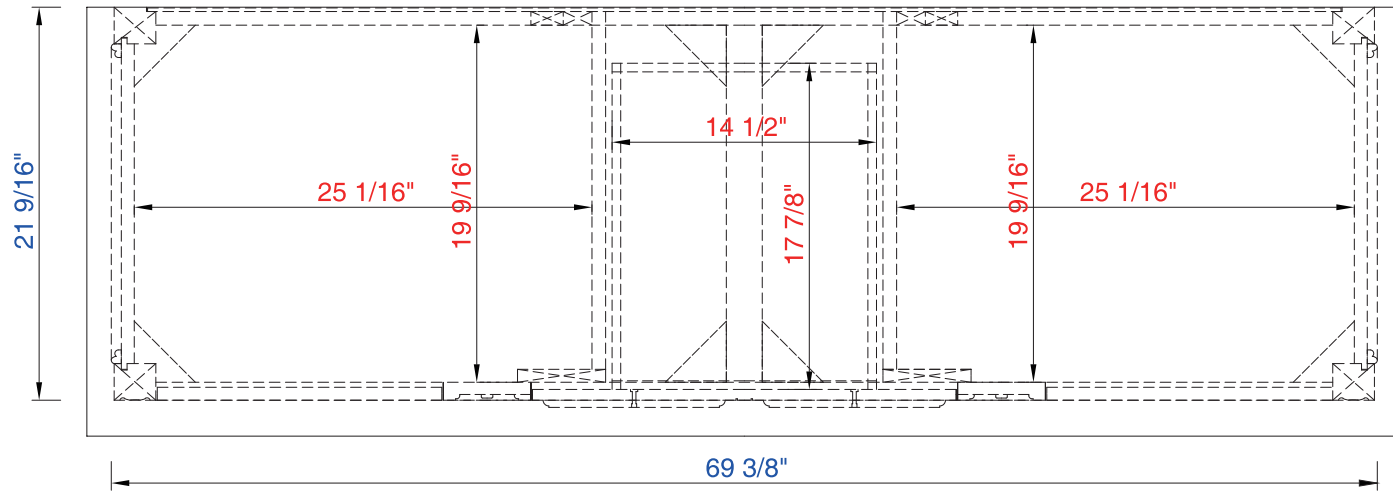

72"

Item Number:  
150-V72-ANW

JAMES MARTIN

VANITIES

Balmoral 72" Cabinet

Diagrams with Dimensions  
page 01 of 01

NOTE ONE: Countertops are not shown in these diagrams. (Cabinet Only)

NOTE TWO: Wood Backsplash (Shown) is designed for the molding detail to align with sinks in James Martin's Optional Countertops.

Customers' own countertops and sinks may align differently.

Please consult our website for Countertop Diagrams: [www.jamesmartinvanities.com](http://www.jamesmartinvanities.com)

72"

Item Number:  
150-V72-ANW

JAMES MARTIN

VANITIES

Balmoral 72" Cabinet

Diagrams with Dimensions  
page 02 of 03

NOTE ONE: Countertops are not shown in these diagrams. (Cabinet Only)

72"

Item Number:

150-V72-ANW

JAMES MARTIN

VANITIES

Balmoral 72" Cabinet

Diagrams with Dimensions  
page 03 of 03

NOTE ONE: Countertops are not shown in these diagrams. (Cabinet Only)

NOTE TWO: Wood Backsplash (Shown) is designed for the molding detail to align with sinks in James Martin's Optional Countertops. Customers' own countertops and sinks may align differently.