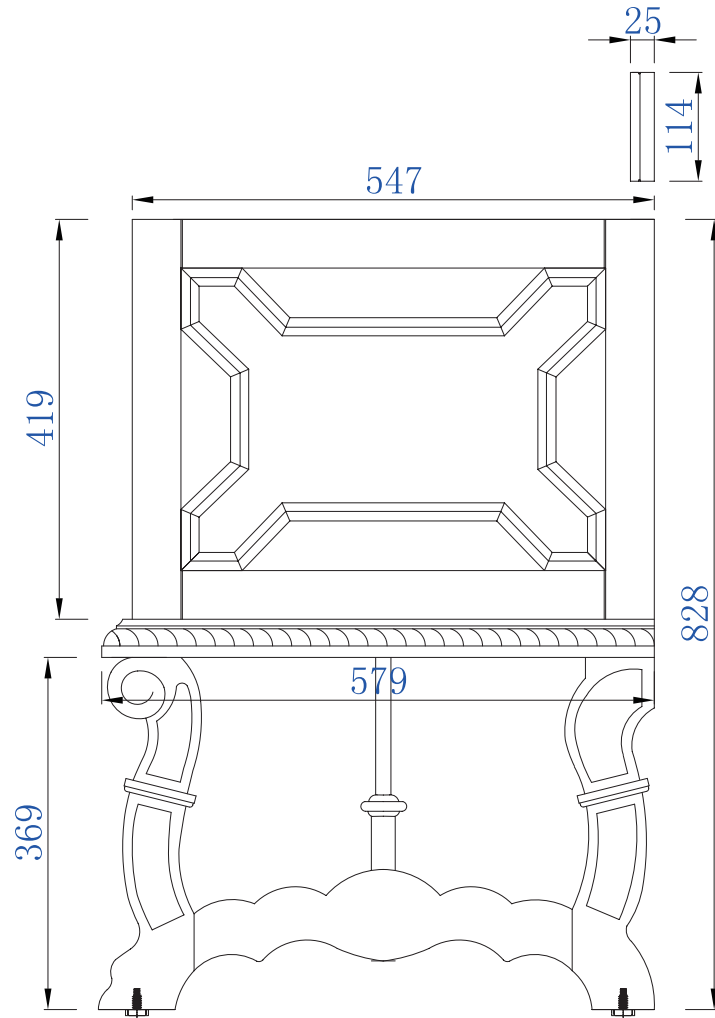

Please consult our website for Countertop Diagrams: [www.jamesmartinvanities.com](http://www.jamesmartinvanities.com)

Item Number:  
150-V72-ANW

JAMES MARTIN

VANITIES

Balmoral 1830mm Cabinet

Diagrams with Dimensions  
page 01 of 03

Please consult our website for Countertop Diagrams: [www.jamesmartinvanities.com](http://www.jamesmartinvanities.com)

Item Number:  
150-V72-ANW

JAMES MARTIN

VANITIES

Balmoral 1830mm Cabinet

Diagrams with Dimensions  
page 02 of 03

NOTE ONE: Countertops are not shown in these diagrams. (Cabinet Only)

Item Number:

JAMES MARTIN

Balmoral 1830mm Cabinet

150-V72-ANW

Diagrams with Dimensions  
page 03 of 03

VANITIES

NOTE ONE: Countertops are not shown in these diagrams. (Cabinet Only)

NOTE TWO: Wood Backsplash (Shown) is designed for the molding detail to align with sinks in James Martin's Optional Countertops. Customers' own countertops and sinks may align differently.

Please consult our website for Countertop Diagrams: [www.jamesmartinvanities.com](http://www.jamesmartinvanities.com)