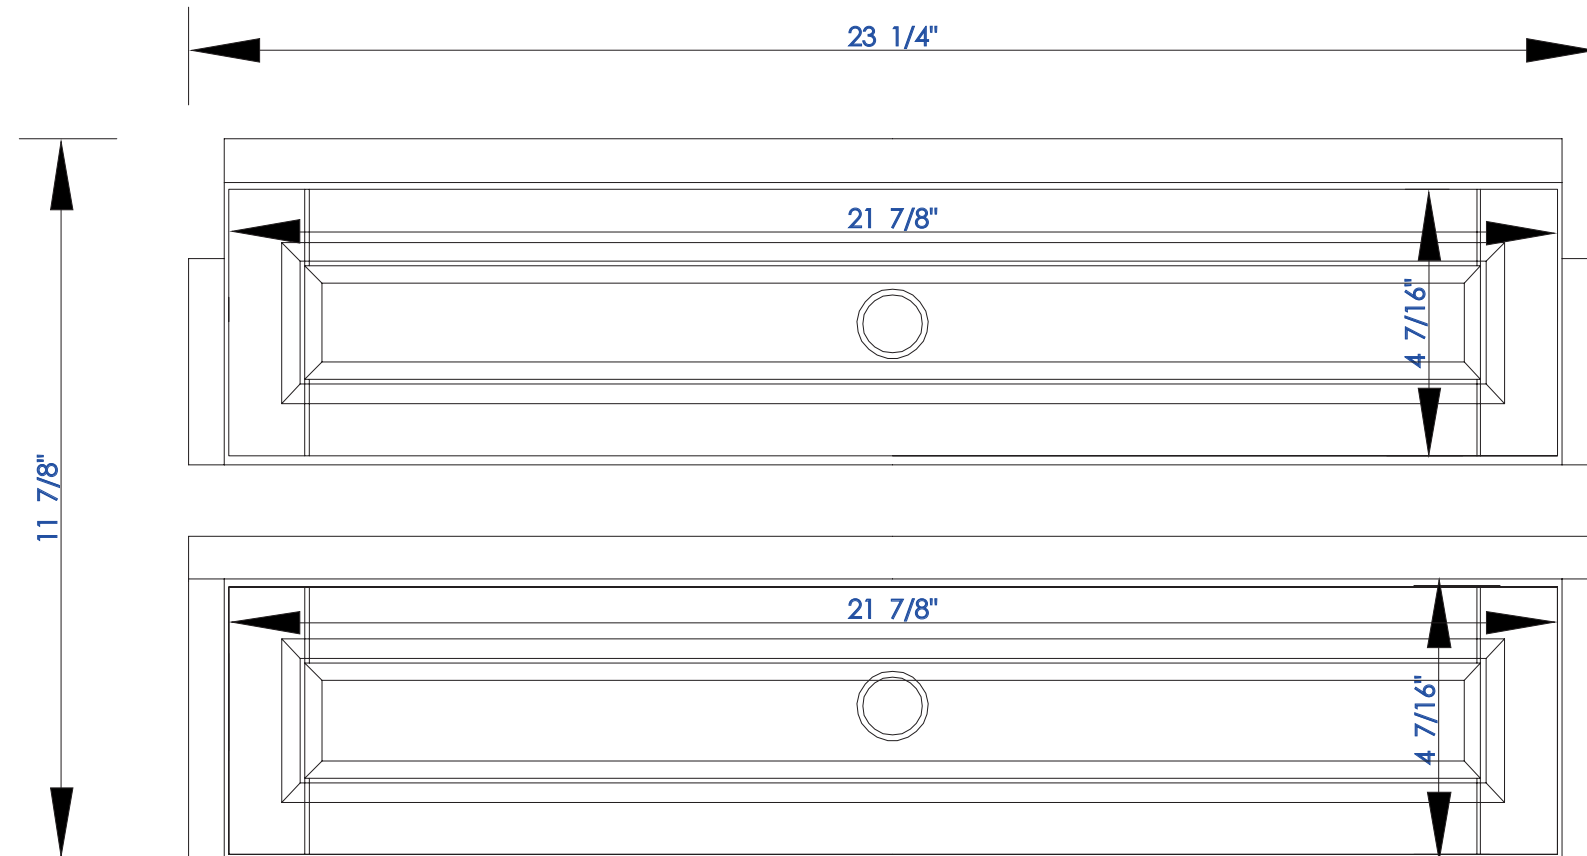

22"

Item Number:

825-V22-BNM
825-V22-BW
825-V22-SL

JAMES MARTIN

VANITIES

De Soto 22" Optional Makeup Counter

Diagrams with Dimensions
page 01 of 03

NOTE ONE: Countertops are not shown in these diagrams. (Makeup Counter Only)

NOTE TWO: This makeup counter does not have a Backsplash.

Please consult our website for Countertop Diagrams: www.jamesmartinvanities.com

22"

Item Number:

825-V22-BNM
825-V22-BW
825-V22-SL

JAMES MARTIN

VANITIES

De Soto 22" Optional Makeup Counter

Diagrams with Dimensions
page 02 of 03

NOTE ONE: Countertops are not shown in these diagrams. (Makeup Counter Only)
Please consult our website for Countertop Diagrams: www.jamesmartinvanities.com

22"

Item Number:

825-V22-BNM
825-V22-BW
825-V22-SL

JAMES MARTIN

VANITIES

De Soto 22" Optional Makeup Counter

Diagrams with Dimensions
page 03 of 03

NOTE ONE: Countertops are not shown in these diagrams. (Makeup Counter Only)