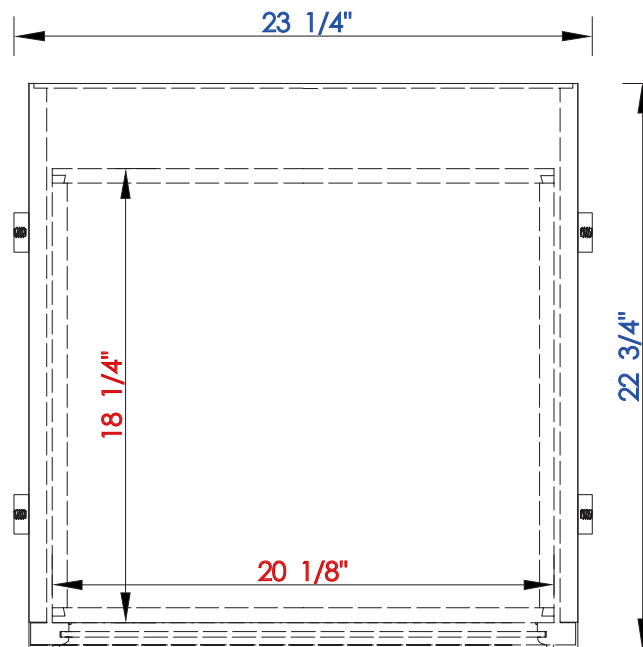

22"

Item Number:

825-V22-BNM
825-V22-BW
825-V22-SL

JAMES MARTIN

VANITIES

De Soto 22" Optional Makeup Counter

Diagrams with Dimensions
page 01 of 03

NOTE ONE: Countertops are not shown in these diagrams. (Makeup Counter Only)

NOTE TWO: This makeup counter does not have a Backsplash.

Please consult our website for Countertop Diagrams: www.jamesmartinvanities.com

22"

Item Number:

825-V22-BNM
825-V22-BW
825-V22-SL

JAMES MARTIN

VANITIES

De Soto 22" Optional Makeup Counter

Diagrams with Dimensions
page 02 of 03

NOTE ONE: Countertops are not shown in these diagrams. (Makeup Counter Only)
Please consult our website for Countertop Diagrams: www.jamesmartinvanities.com

22"

Item Number:

825-V22-BNM
825-V22-BW
825-V22-SL

JAMES MARTIN

VANITIES

De Soto 22" Optional Makeup Counter

Diagrams with Dimensions
page 03 of 03

NOTE ONE: Countertops are not shown in these diagrams. (Makeup Counter Only)