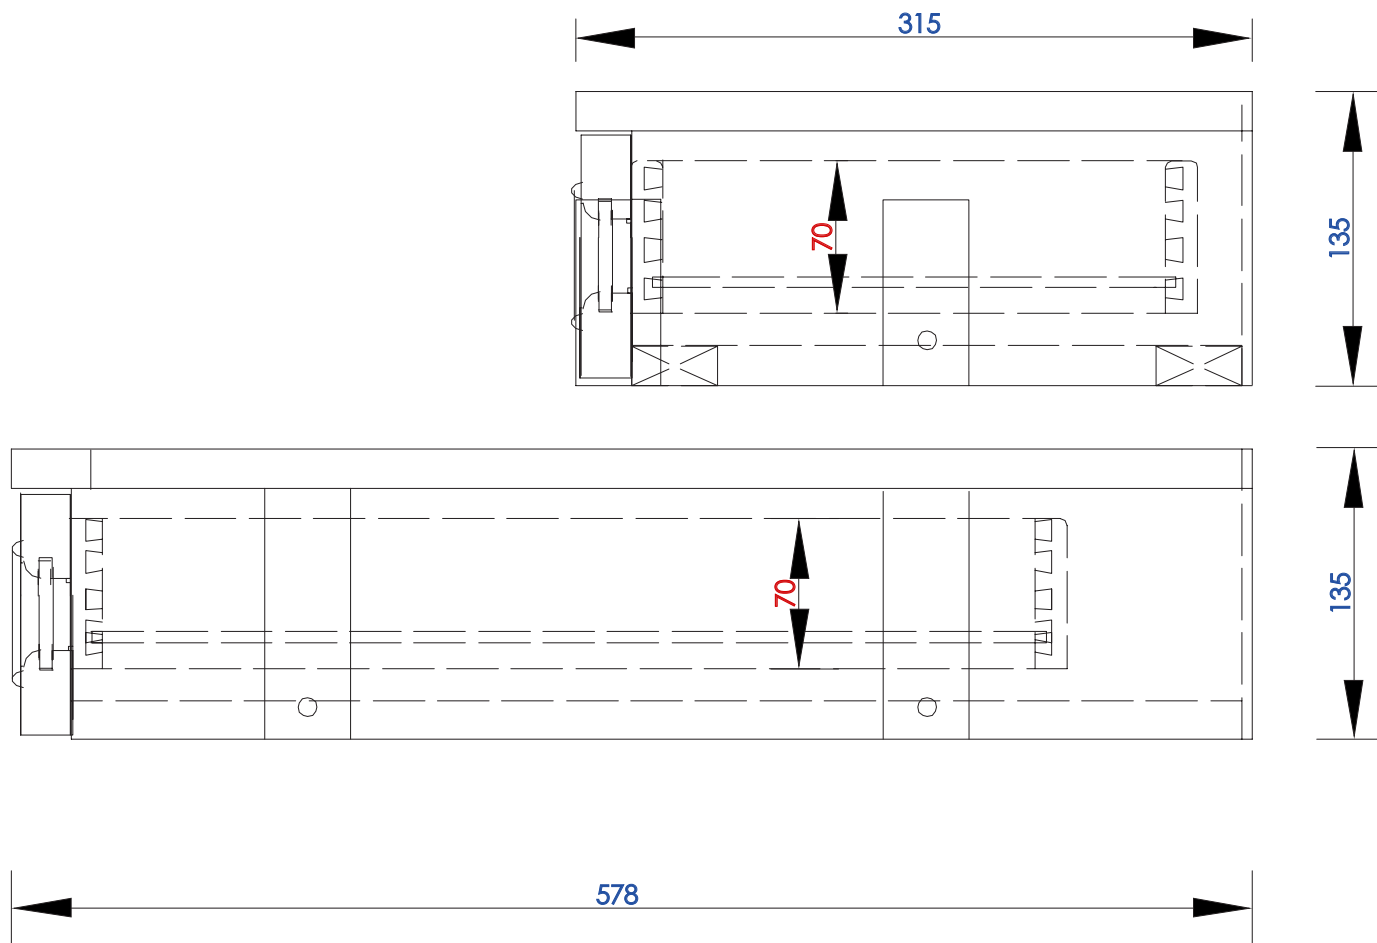

22"

Item Number:

825-V22-BNM
825-V22-BW
825-V22-SL

JAMES MARTIN

VANITIES

De Soto 22" Optional Makeup Counter

Diagrams with Dimensions
page 01 of 03

NOTE ONE: Countertops are not shown in these diagrams. (Makeup Counter Only)

Please consult our website for Countertop Diagrams: www.jamesmartinvanities.com

559 mm

Item Number:

825-V22-BNM
825-V22-BW
825-V22-SL

JAMES MARTIN

VANITIES

De Soto 559mm Optional Makeup Counter

Diagrams with Dimensions
page 02 of 03

NOTE ONE: Countertops are not shown in these diagrams. (Makeup Counter Only)
Please consult our website for Countertop Diagrams: www.jamesmartinvanities.com

559 mm

Item Number:

825-V22-BNM
825-V22-BW
825-V22-SL

JAMES MARTIN

VANITIES

De Soto 559mm Optional Makeup Counter

Diagrams with Dimensions
page 03 of 03

NOTE ONE: Countertops are not shown in these diagrams. (Makeup Counter Only)

NOTE TWO: This makeup counter does not have a Backsplash.