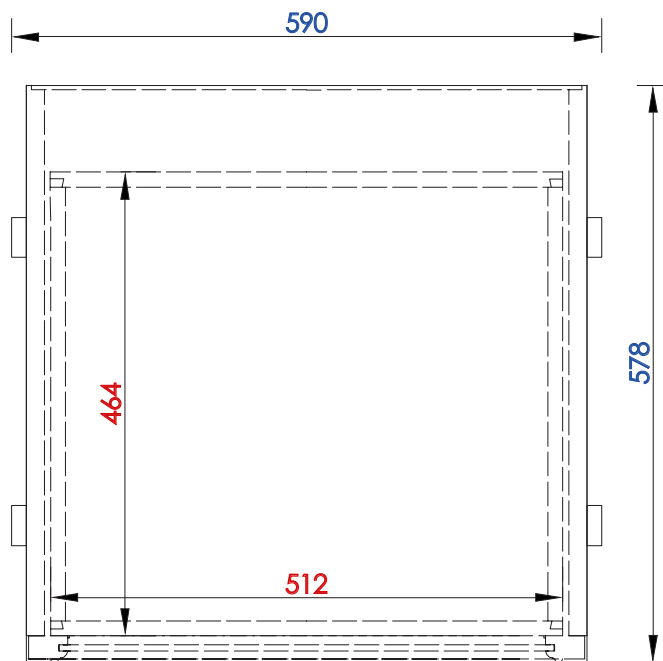

De Soto 559mm Optional Makeup Counter

Diagrams with Dimensions
page 01 of 03

NOTE ONE: Countertops are not shown in these diagrams. (Makeup Counter Only)

NOTE TWO: This makeup counter does not have a Backsplash.

Please consult our website for Countertop Diagrams: www.jamesmartinvanities.com

559 mm

Item Number:

825-V22-BNM
825-V22-BW
825-V22-SL

JAMES MARTIN

VANITIES

De Soto 559mm Optional Makeup Counter

Diagrams with Dimensions
page 02 of 03

NOTE ONE: Countertops are not shown in these diagrams. (Makeup Counter Only)
Please consult our website for Countertop Diagrams: www.jamesmartinvanities.com

559 mm

Item Number:

825-V22-BNM
825-V22-BW
825-V22-SL

JAMES MARTIN

VANITIES

De Soto 559mm Optional Makeup Counter

Diagrams with Dimensions
page 03 of 03

NOTE ONE: Countertops are not shown in these diagrams. (Makeup Counter Only)

NOTE TWO: This makeup counter does not have a Backsplash.