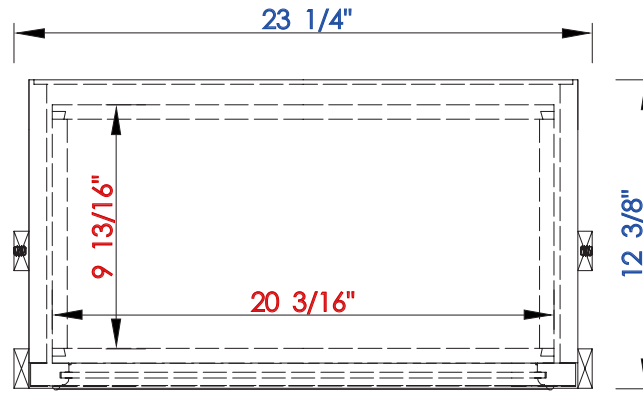

22"

Item Number:

825-V22-BNM
825-V22-BW
825-V22-SL

JAMES MARTIN

VANITIES

De Soto 22" Optional Makeup Counter

Diagrams with Dimensions
page 01 of 03

NOTE ONE: Countertops are not shown in these diagrams. (Makeup Counter Only)

NOTE TWO: This makeup counter does not have a Backsplash.

Please consult our website for Countertop Diagrams: www.jamesmartinvanities.com

22"

Item Number:

825-V22-BNM
825-V22-BW
825-V22-SL

JAMES MARTIN

VANITIES

De Soto 22" Optional Makeup Counter

Diagrams with Dimensions
page 02 of 03

NOTE ONE: Countertops are not shown in these diagrams. (Makeup Counter Only)
Please consult our website for Countertop Diagrams: www.jamesmartinvanities.com

22"

Item Number:

825-V22-BNM
825-V22-BW
825-V22-SL

JAMES MARTIN

VANITIES

De Soto 22" Optional Makeup Counter

Diagrams with Dimensions
page 03 of 03

NOTE ONE: Countertops are not shown in these diagrams. (Makeup Counter Only)