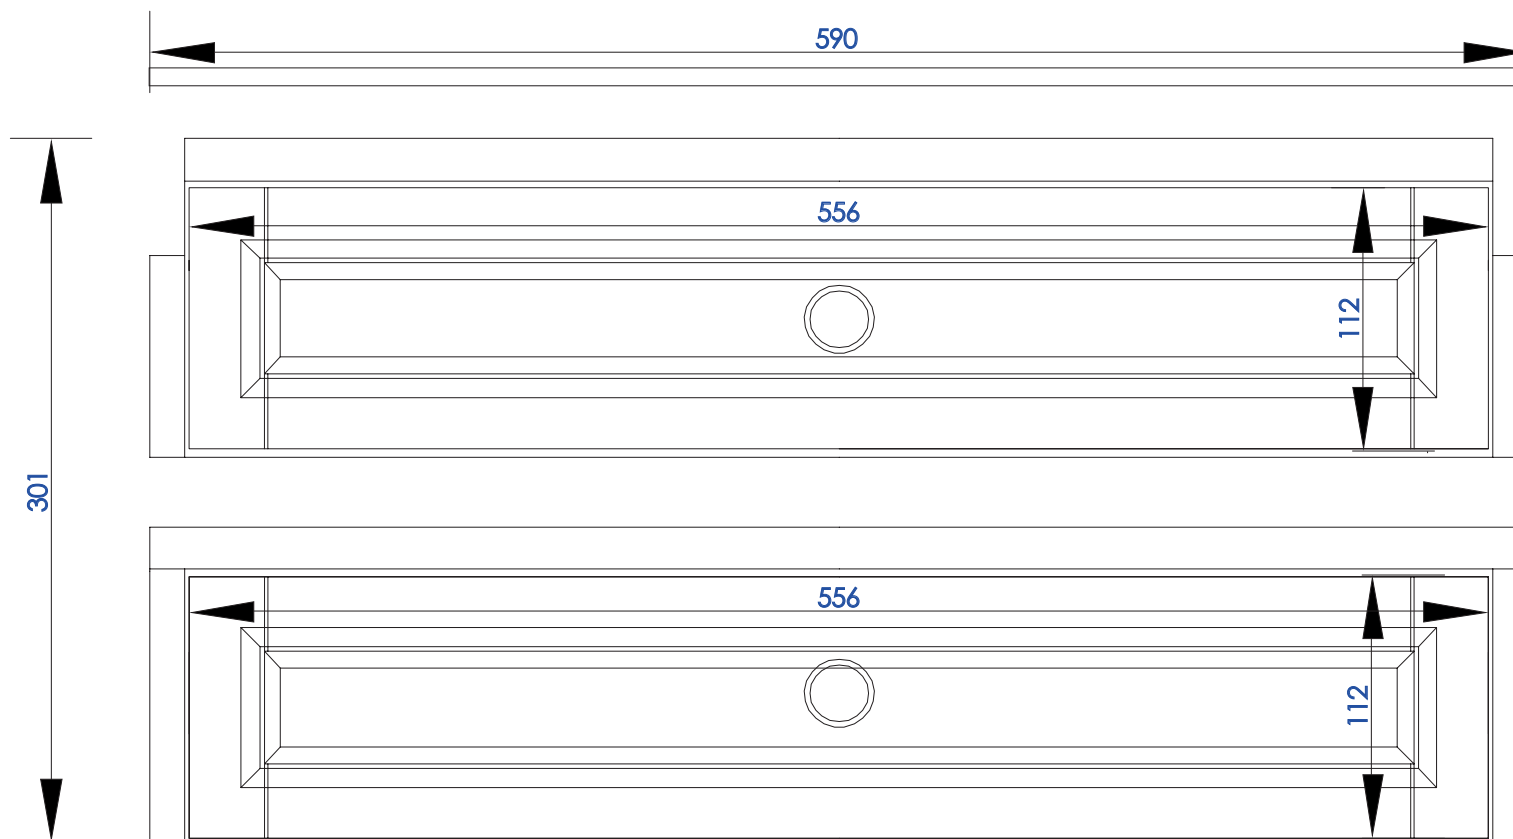

22"

Item Number:

825-V22-BNM
825-V22-BW
825-V22-SL

JAMES MARTIN

VANITIES

De Soto 22" Optional Makeup Counter

Diagrams with Dimensions
page 03 of 03

NOTE ONE: Countertops are not shown in these diagrams. (Makeup Counter Only)

NOTE TWO: This makeup counter does not have a Backsplash.

Please consult our website for Countertop Diagrams: www.jamesmartinvanities.com

559 mm

Item Number:

825-V22-BNM
825-V22-BW
825-V22-SL

JAMES MARTIN

VANITIES

De Soto 559mm Optional Makeup Counter

Diagrams with Dimensions
page 01 of 03

NOTE ONE: Countertops are not shown in these diagrams. (Makeup Counter Only)

NOTE TWO: This makeup counter does not have a Backsplash.

Please consult our website for Countertop Diagrams: www.jamesmartinvanities.com

559 mm

Item Number:

825-V22-BNM
825-V22-BW
825-V22-SL

JAMES MARTIN

VANITIES

De Soto 559mm Optional Makeup Counter

Diagrams with Dimensions
page 02 of 03