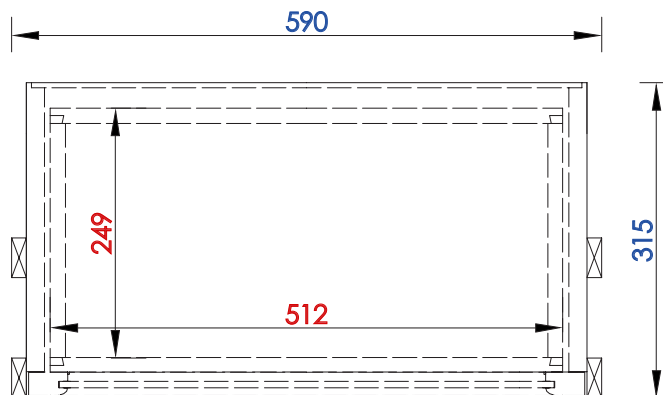

De Soto 559mm Optional Makeup Counter

Diagrams with Dimensions
page 01 of 03

NOTE ONE: Countertops are not shown in these diagrams. (Makeup Counter Only)

NOTE TWO: This makeup counter does not have a Backsplash.

Please consult our website for Countertop Diagrams: www.jamesmartinvanities.com

559 mm

Item Number:

825-V22-BNM
825-V22-BW
825-V22-SL

JAMES MARTIN

VANITIES

De Soto 559mm Optional Makeup Counter

Diagrams with Dimensions
page 02 of 03

NOTE ONE: Countertops are not shown in these diagrams. (Makeup Counter Only)
Please consult our website for Countertop Diagrams: www.jamesmartinvanities.com

559 mm

Item Number:

825-V22-BNM
825-V22-BW
825-V22-SL

JAMES MARTIN

VANITIES

De Soto 559mm Optional Makeup Counter

Diagrams with Dimensions
page 03 of 03

NOTE ONE: Countertops are not shown in these diagrams. (Makeup Counter Only)

NOTE TWO: This makeup counter does not have a Backsplash.