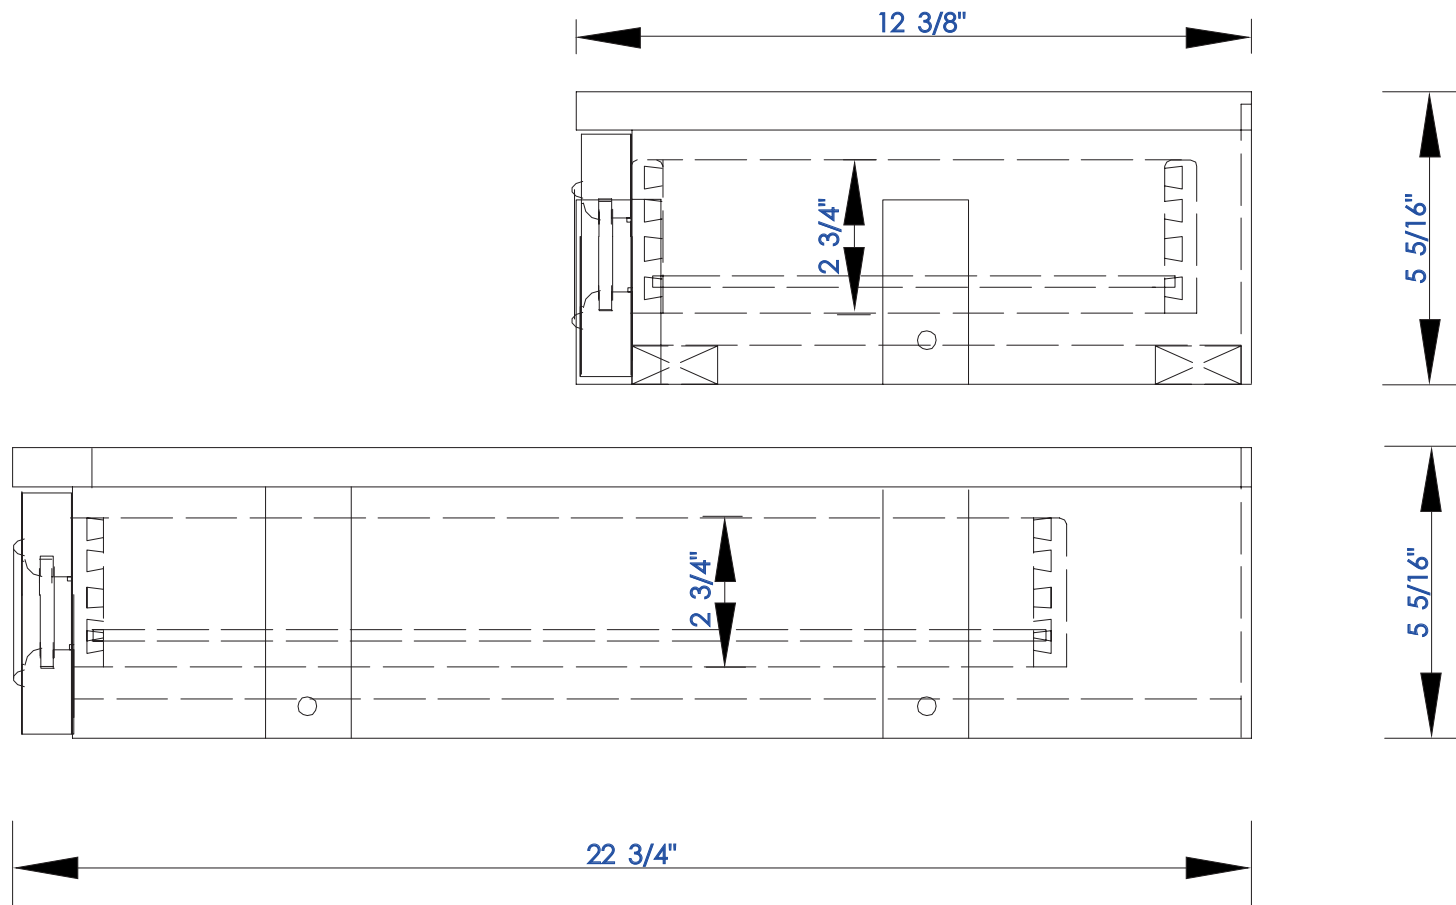

22"

Item Number:

825-V22-BNM
825-V22-BW
825-V22-SL

JAMES MARTIN

VANITIES

De Soto 22" Optional Makeup Counter

Diagrams with Dimensions
page 01 of 03

NOTE ONE: Countertops are not shown in these diagrams. (Makeup Counter Only)

De Soto 22" Optional Makeup Counter

Diagrams with Dimensions
page 02 of 03

NOTE ONE: Countertops are not shown in these diagrams. (Makeup Counter Only)
Please consult our website for Countertop Diagrams: www.jamesmartinvanities.com

22"

Item Number:

825-V22-BNM
825-V22-BW
825-V22-SL

JAMES MARTIN

VANITIES

De Soto 22" Optional Makeup Counter

Diagrams with Dimensions
page 03 of 03

NOTE ONE: Countertops are not shown in these diagrams. (Makeup Counter Only)