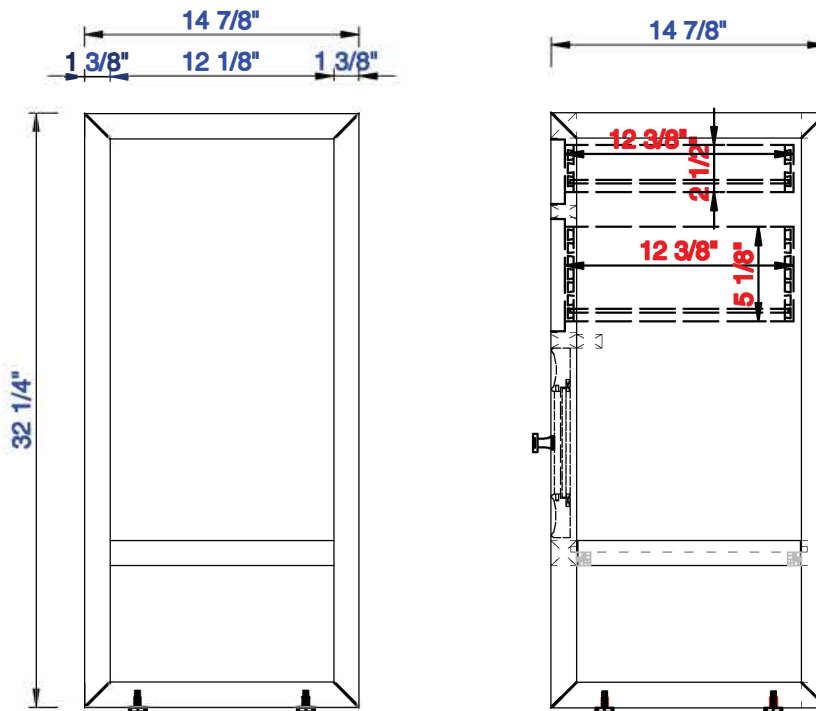

15"

Item Number:
E645-B15L-MCA
E645-B15L-GW

JAMES MARTIN

VANITIES™

Athens 15" Cabinet with
Drawers & Door - Left
Diagrams with Dimensions
page 01 of 03

NOTE ONE: Countertops are not shown in these diagrams. (Cabinet Only)

Version:202010

15"

Item Number:
E645-B15L-MCA
E645-B15L-GW

JAMES MARTIN

VANITIES™

Athens 15" Cabinet with
Drawers & Door - Left
Diagrams with Dimensions
page 03 of 03

NOTE ONE: Countertops are not shown in these diagrams . (Cabinet Only)

Athens 381mm Cabinet with
Drawers & Door - Left
Diagrams with Dimensions
page 01 of 03

NOTE ONE: Countertops are not shown in these diagrams. (Cabinet Only)

NOTE TWO: This cabinet does not have a Backsplash.

Please consult our website for Countertop Diagrams: www.jamesmartinvanities.com

Version:202010

381mm

Item Number:
E645-B15L-MCA
E645-B15L-GW

JAMES MARTIN

VANITIES™

Athens 381mm Cabinet with
Drawers & Door - Left
Diagrams with Dimensions
page 02 of 03