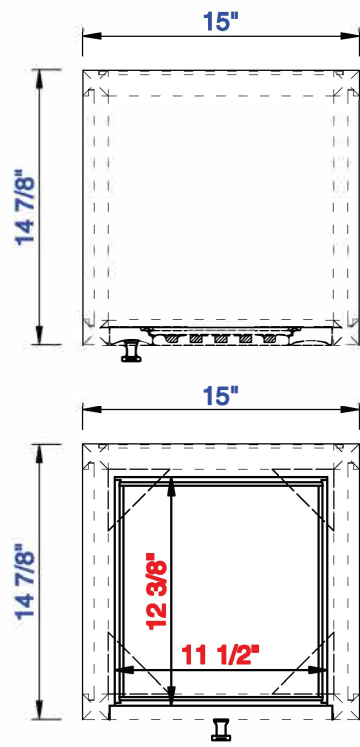

15"

Item Number:
E645-B15L-MCA
E645-B15L-GW

JAMES MARTIN

VANITIES™

Athens 15" Cabinet with
Drawers & Door - Left
Diagrams with Dimensions
page 01 of 03

NOTE ONE: Countertops are not shown in these diagrams. (Cabinet Only)

Athens 15" Cabinet with
Drawers & Door -Left
Diagrams with Dimensions
page 02 of 03

NOTE ONE: Countertops are not shown in these diagrams . (Cabinet Only)
Please consult our website for Countertop Diagrams: www.jamesmartinvanities.com

Version:202010

15"

Item Number:
E645-B15L-MCA
E645-B15L-GW

JAMES MARTIN

VANITIES™

Athens 15" Cabinet with
Drawers & Door - Left
Diagrams with Dimensions
page 03 of 03

NOTE ONE: Countertops are not shown in these diagrams . (Cabinet Only)

Please consult our website for Countertop Diagrams: www.jamesmartinvanities.com

Version:202010

381mm

Item Number:
E645-B15L-MCA
E645-B15L-GW

JAMES MARTIN

VANITIES™

Athens 381mm Cabinet with
Drawers & Door - Left
Diagrams with Dimensions
page 02 of 03