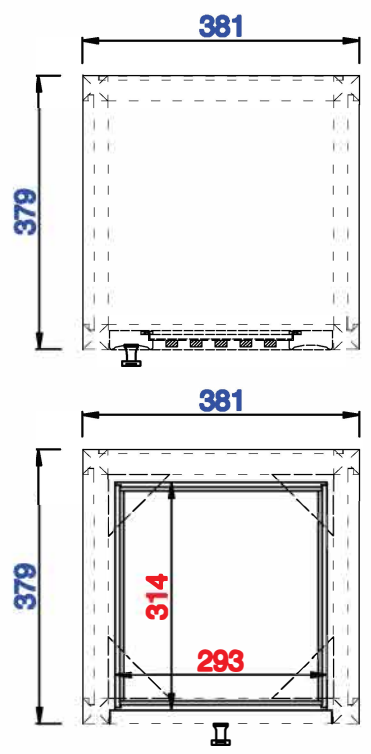

Athens 381mm Cabinet with
Drawers & Door - Left
Diagrams with Dimensions
page 01 of 03

NOTE ONE: Countertops are not shown in these diagrams. (Cabinet Only)

NOTE TWO: This cabinet does not have a Backsplash.

Please consult our website for Countertop Diagrams: www.jamesmartinvanities.com

Version:202010

381mm

Item Number:
E645-B15L-MCA
E645-B15L-GW

JAMES MARTIN

VANITIES™

Athens 381mm Cabinet with
Drawers & Door - Left
Diagrams with Dimensions
page 02 of 03

NOTE ONE: Countertops are not shown in these diagrams . (Cabinet Only)
Please consult our website for Countertop Diagrams: www.jamesmartinvanities.com

Version:202010

381mm

Item Number:
E645-B15L-MCA
E645-B15L-GW

JAMES MARTIN

VANITIES™

Athens 381mm Cabinet with
Drawers & Door - Left
Diagrams with Dimensions
page 03 of 03

NOTE ONE: Countertops are not shown in these diagrams . (Cabinet Only)

NOTE TWO: This cabinet does not have a Backsplash.