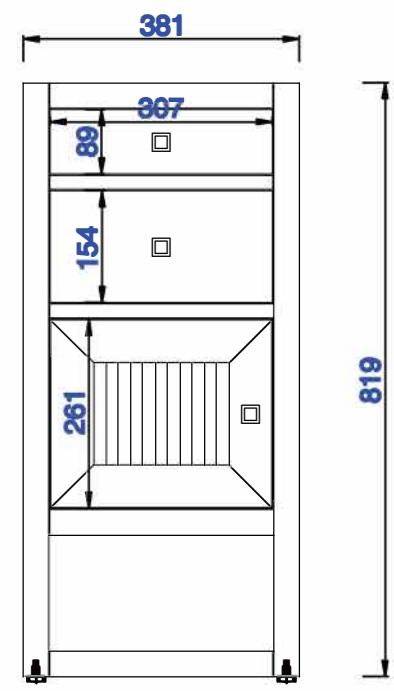

Version:202010

15"

Item Number:
E645-B15L-MCA
E645-B15L-GW

JAMES MARTIN

VANITIES™

Athens 15" Cabinet with
Drawers & Door - Left
Diagrams with Dimensions
page 03 of 03

NOTE ONE: Countertops are not shown in these diagrams . (Cabinet Only)

NOTE TWO: This cabinet does not have a Backsplash.

Please consult our website for Countertop Diagrams: www.jamesmartinvanities.com

Version:202010

381mm

Item Number:
E645-B15L-MCA
E645-B15L-GW

JAMES MARTIN

VANITIES™

Athens 381mm Cabinet with
Drawers & Door - Left
Diagrams with Dimensions
page 01 of 03

NOTE ONE: Countertops are not shown in these diagrams. (Cabinet Only)

NOTE TWO: This cabinet does not have a Backsplash.

Please consult our website for Countertop Diagrams: www.jamesmartinvanities.com

Version:202010

381mm

Item Number:
E645-B15L-MCA
E645-B15L-GW

JAMES MARTIN

VANITIES™

Athens 381mm Cabinet with
Drawers & Door - Left
Diagrams with Dimensions
page 02 of 03