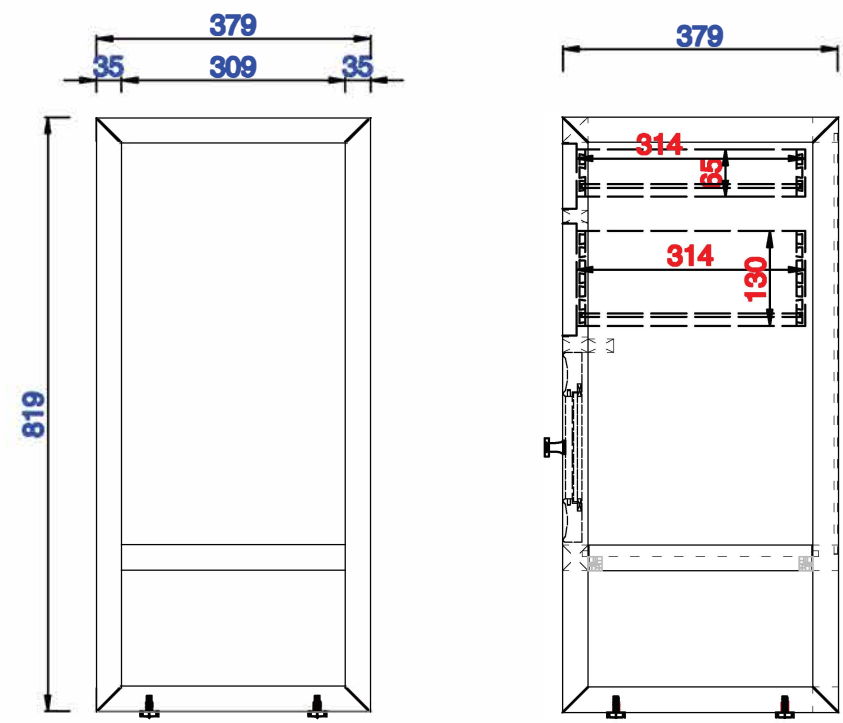

Athens 381mm Cabinet with
Drawers & Door - Left
Diagrams with Dimensions
page 01 of 03

NOTE ONE: Countertops are not shown in these diagrams. (Cabinet Only)

NOTE TWO: This cabinet does not have a Backsplash.

Please consult our website for Countertop Diagrams: www.jamesmartinvanities.com

Version:202010

381mm

Item Number:
E645-B15L-MCA
E645-B15L-GW

JAMES MARTIN

VANITIES™

Athens 381mm Cabinet with
Drawers & Door - Left
Diagrams with Dimensions
page 02 of 03

NOTE ONE: Countertops are not shown in these diagrams . (Cabinet Only)
Please consult our website for Countertop Diagrams: www.jamesmartinvanities.com

Version:202010

381mm

Item Number:
E645-B15L-MCA
E645-B15L-GW

JAMES MARTIN

VANITIES™

Athens 381mm Cabinet with
Drawers & Door - Left
Diagrams with Dimensions
page 03 of 03

NOTE ONE: Countertops are not shown in these diagrams . (Cabinet Only)

NOTE TWO: This cabinet does not have a Backsplash.