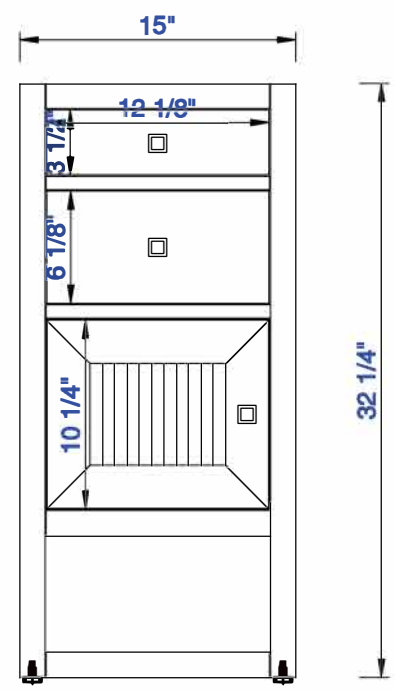

15"

Item Number:
E645-B15L-MCA
E645-B15L-GW

JAMES MARTIN

VANITIES™

Athens 15" Cabinet with
Drawers & Door - Left
Diagrams with Dimensions
page 01 of 03

NOTE ONE: Countertops are not shown in these diagrams. (Cabinet Only)

Athens 15" Cabinet with
Drawers & Door -Left
Diagrams with Dimensions
page 02 of 03

NOTE ONE: Countertops are not shown in these diagrams . (Cabinet Only)
Please consult our website for Countertop Diagrams: www.jamesmartinvanities.com

Version:202010

15"

Item Number:
E645-B15L-MCA
E645-B15L-GW

JAMES MARTIN

VANITIES™

Athens 15" Cabinet with
Drawers & Door - Left
Diagrams with Dimensions
page 03 of 03

NOTE ONE: Countertops are not shown in these diagrams . (Cabinet Only)

Please consult our website for Countertop Diagrams: www.jamesmartinvanities.com

Version:202010

381mm

Item Number:
E645-B15L-MCA
E645-B15L-GW

JAMES MARTIN

VANITIES™

Athens 381mm Cabinet with
Drawers & Door - Left
Diagrams with Dimensions
page 02 of 03