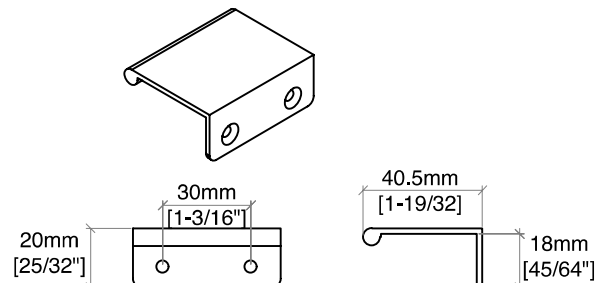

### Details and Features

Solids: Poplar  
 Veneers: Acacia  
 Panels: Marine MDF  
 Installation Type: Wall Mount  
 Number of Doors: 4  
 Number of Drawers: 2 (internal)  
 Shelves: 1 (fixed) (internal)  
 Shelf: 1 floating  
 Assembly Required: No  
 Drawer Boxes: Acacia veneers over Marine MDF  
 English Dovetail joinery  
 Aluminum Laminate Drawer Liners  
 Hardware Finish: Champagne Brass  
 Full Extension, Soft Close Glides  
 European Soft Close Hinges  
 Vanity Top: Optional 3cm Tops available  
 Number of Basins: 1  
 (included with optional countertop purchase)

### Dimensions

Cabinet Width: 71-3/4" (1822mm)  
 Cabinet Depth: 23-3/8" (593)  
 Height: 17-15/16" (455mm)  
 Rough-In: 23-1/8" (587)  
 Requires a compact, bottle-style trap  
 Shelf Width: 71-7/8" (1825mm)  
 Shelf Depth: 21-1/4" (540 mm)  
 Shelf Height: 1-15/16" (50mm)

**72" Marcello Double Vanity**

**D200-V72-CSN**

All dimensions and specifications are nominal and may vary. Use actual products for accuracy in critical situations. Diagrams are of cabinets only – James Martin Optional Countertops and sinks are not shown.

## 72" Marcello Double Vanity

D200-V36-CSN

All dimensions and specifications are nominal and may vary. Use actual products for accuracy in critical situations.  
Diagrams are of cabinets only – James Martin Optional Countertops and sinks are not shown.