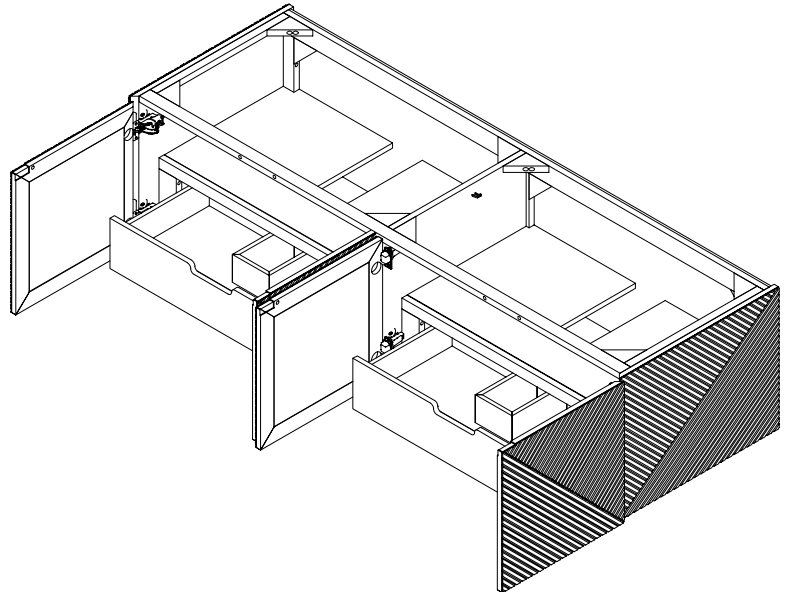

## 72" Marcello Double Vanity

D200-V72-CSN

### Details and Features

Solids: Poplar  
 Veneers: Acacia  
 Panels: Marine MDF  
 Installation Type: Wall Mount  
 Number of Doors: 4  
 Number of Drawers: 2 (internal)  
 Shelves: 1 (fixed) (internal)  
 Shelf: 1 floating  
 Assembly Required: No  
 Drawer Boxes: Acacia veneers over Marine MDF  
 English Dovetail joinery  
 Aluminum Laminate Drawer Liners  
 Hardware Finish: Champagne Brass  
 Full Extension, Soft Close Glides  
 European Soft Close Hinges  
 Vanity Top: Optional 3cm Tops available  
 Number of Basins: 1  
 (included with optional countertop purchase)

### Dimensions

Cabinet Width: 71-3/4" (1822mm)  
 Cabinet Depth: 23-3/8" (593)  
 Height: 17-15/16" (455mm)  
 Rough-In: 23-1/8" (587)  
 Requires a compact, bottle-style trap  
 Shelf Width: 71-7/8" (1825mm)  
 Shelf Depth: 21-1/4" (540 mm)  
 Shelf Height: 1-15/16" (50mm)