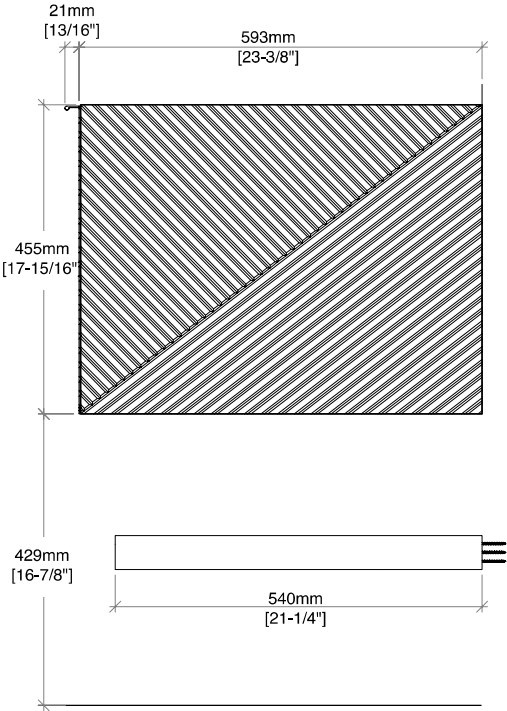

### Dimensions

Cabinet Width: 71-3/4" (1822mm)  
 Cabinet Depth: 23-3/8" (593)  
 Height: 17-15/16" (455mm)  
 Rough-In: 23-1/8" (587)  
 Requires a compact, bottle-style trap  
 Shelf Width: 71-7/8" (1825mm)  
 Shelf Depth: 21-1/4" (540 mm)  
 Shelf Height: 1-15/16" (50mm)

**72" Marcello Double Vanity**

**D200-V72-CSN**

All dimensions and specifications are nominal and may vary. Use actual products for accuracy in critical situations. Diagrams are of cabinets only – James Martin Optional Countertops and sinks are not shown.

# 72" Marcello Double Vanity

D200-V72-CSN

All dimensions and specifications are nominal and may vary. Use actual products for accuracy in critical situations. Diagrams are of cabinets only – James Martin Optional Countertops and sinks are not shown.

## 72" Marcello Double Vanity

D200-V36-CSN

All dimensions and specifications are nominal and may vary. Use actual products for accuracy in critical situations.  
Diagrams are of cabinets only – James Martin Optional Countertops and sinks are not shown.