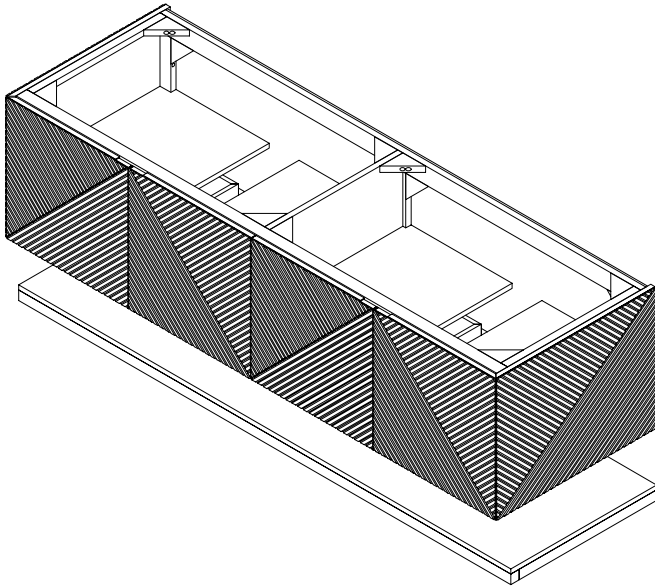

## 72" Marcello Double Vanity

D200-V72-CSN

### Details and Features

Solids: Poplar  
 Veneers: Acacia  
 Panels: Marine MDF  
 Installation Type: Wall Mount  
 Number of Doors: 4  
 Number of Drawers: 2 (internal)  
 Shelves: 1 (fixed) (internal)  
 Shelf: 1 floating  
 Assembly Required: No  
 Drawer Boxes: Acacia veneers over Marine MDF  
 English Dovetail joinery  
 Aluminum Laminate Drawer Liners  
 Hardware Finish: Champagne Brass  
 Full Extension, Soft Close Glides  
 European Soft Close Hinges  
 Vanity Top: Optional 3cm Tops available  
 Number of Basins: 1  
 (included with optional countertop purchase)

### Dimensions

Cabinet Width: 71-3/4" (1822mm)  
 Cabinet Depth: 23-3/8" (593)  
 Height: 17-15/16" (455mm)  
 Rough-In: 23-1/8" (587)  
 Requires a compact, bottle-style trap  
 Shelf Width: 71-7/8" (1825mm)  
 Shelf Depth: 21-1/4" (540 mm)  
 Shelf Height: 1-15/16" (50mm)