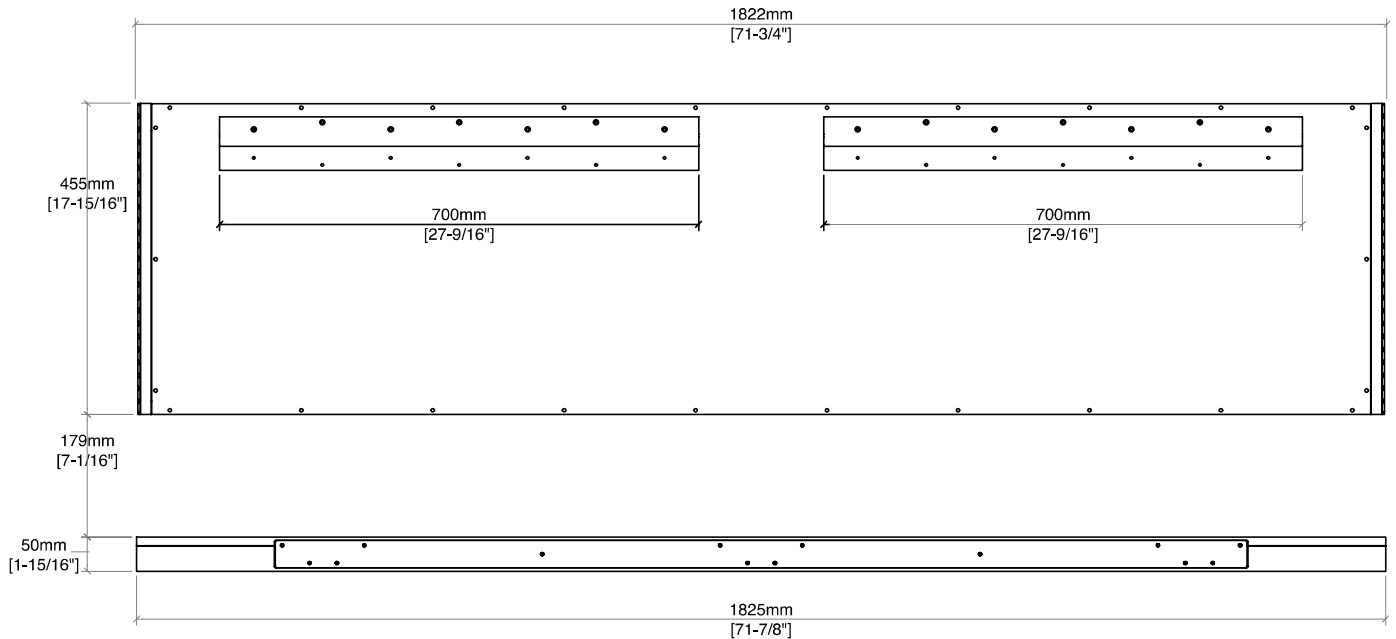

### Dimensions

Cabinet Width: 71-3/4" (1822mm)  
 Cabinet Depth: 23-3/8" (593)  
 Height: 17-15/16" (455mm)  
 Rough-In: 23-1/8" (587)  
 Requires a compact, bottle-style trap  
 Shelf Width: 71-7/8" (1825mm)  
 Shelf Depth: 21-1/4" (540 mm)  
 Shelf Height: 1-15/16" (50mm)

**72" Marcello Double Vanity**

**D200-V72-CSN**

All dimensions and specifications are nominal and may vary. Use actual products for accuracy in critical situations. Diagrams are of cabinets only – James Martin Optional Countertops and sinks are not shown.

# 72" Marcello Double Vanity

D200-V72-CSN

All dimensions and specifications are nominal and may vary. Use actual products for accuracy in critical situations. Diagrams are of cabinets only – James Martin Optional Countertops and sinks are not shown.

## 72" Marcello Double Vanity

D200-V36-CSN

All dimensions and specifications are nominal and may vary. Use actual products for accuracy in critical situations.  
Diagrams are of cabinets only – James Martin Optional Countertops and sinks are not shown.