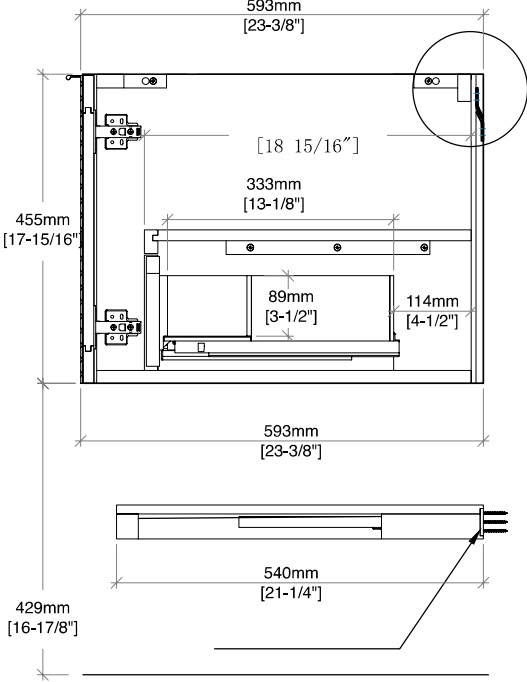

### Dimensions

Cabinet Width: 71-3/4" (1822mm)  
 Cabinet Depth: 23-3/8" (593)  
 Height: 17-15/16" (455mm)  
 Rough-In: 23-1/8" (587)  
 Requires a compact, bottle-style trap  
 Shelf Width: 71-7/8" (1825mm)  
 Shelf Depth: 21-1/4" (540 mm)  
 Shelf Height: 1-15/16" (50mm)

**72" Marcello Double Vanity**

**D200-V72-CSN**

All dimensions and specifications are nominal and may vary. Use actual products for accuracy in critical situations. Diagrams are of cabinets only – James Martin Optional Countertops and sinks are not shown.

# 72" Marcello Double Vanity

D200-V72-CSN

All dimensions and specifications are nominal and may vary. Use actual products for accuracy in critical situations. Diagrams are of cabinets only – James Martin Optional Countertops and sinks are not shown.

## 72" Marcello Double Vanity

D200-V36-CSN

All dimensions and specifications are nominal and may vary. Use actual products for accuracy in critical situations.  
Diagrams are of cabinets only – James Martin Optional Countertops and sinks are not shown.