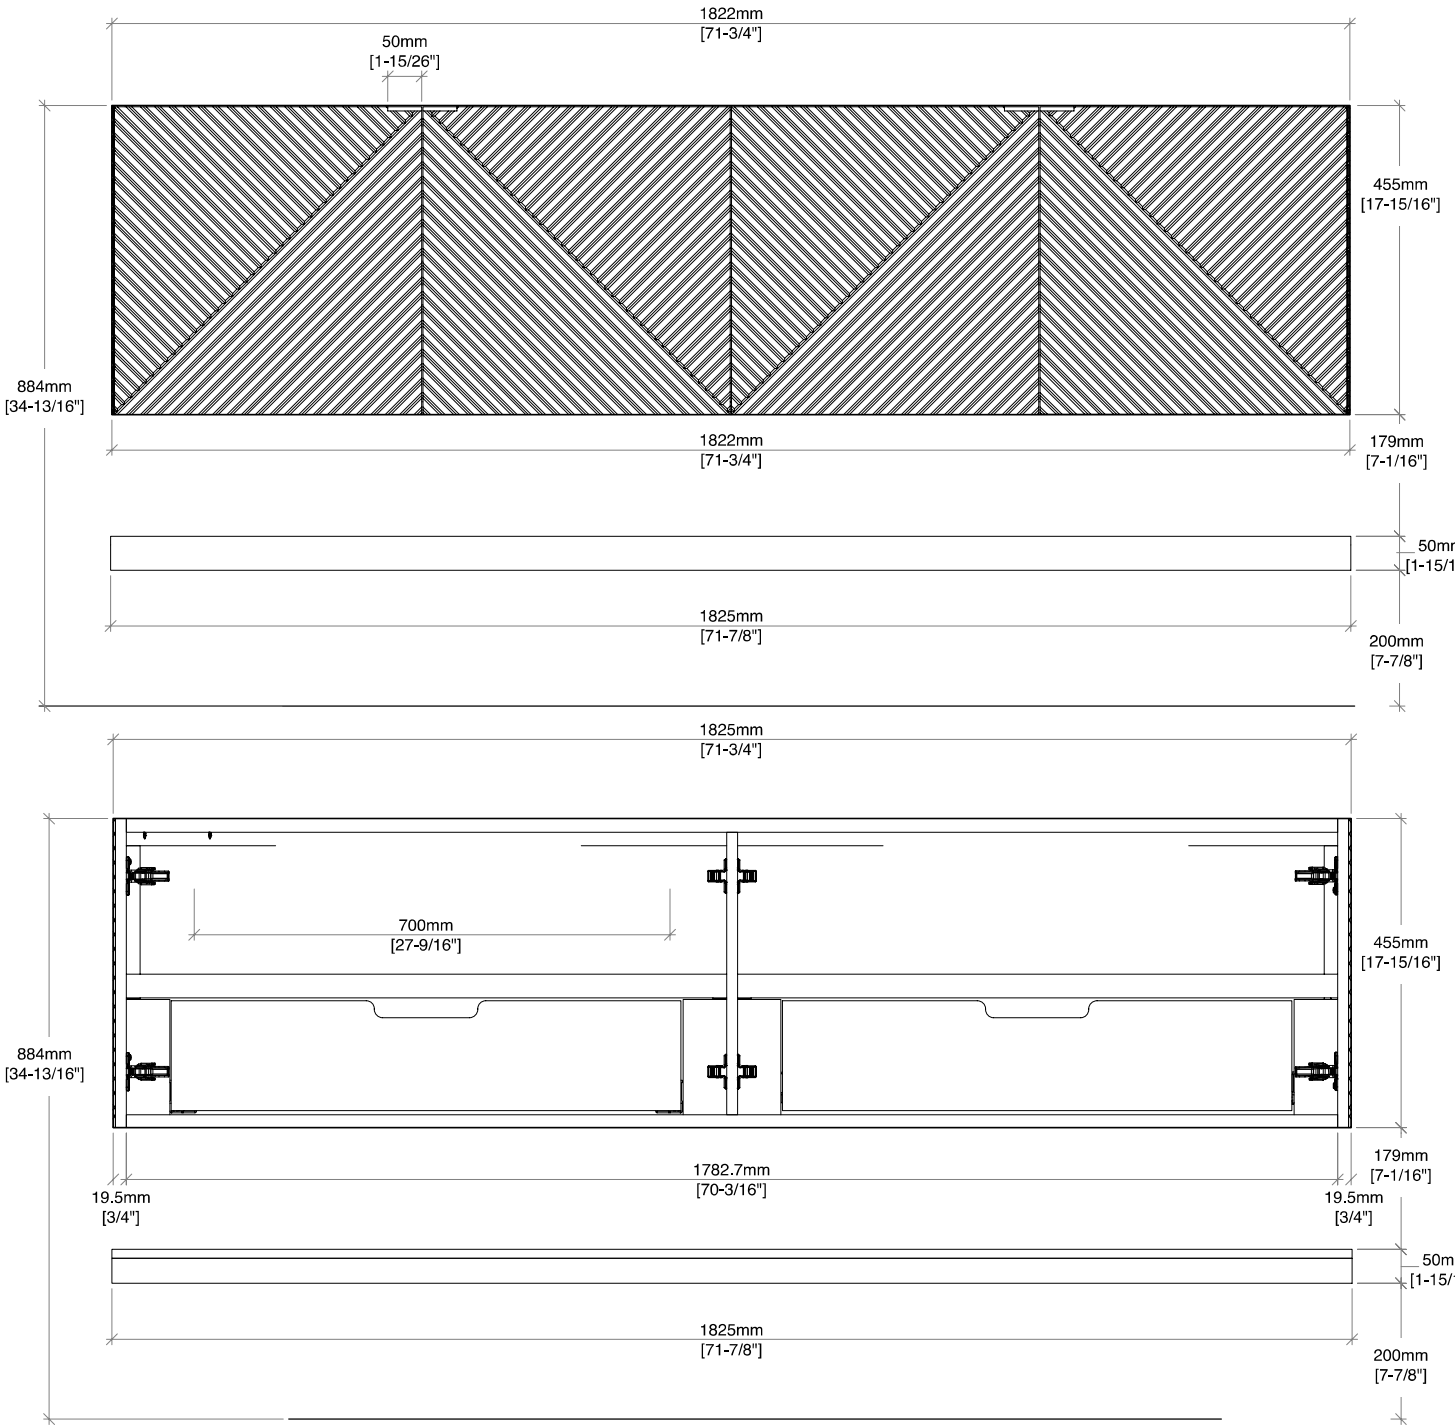

## 72" Marcello Double Vanity

D200-V72-CSN

### Details and Features

Solids: Poplar  
 Veneers: Acacia  
 Panels: Marine MDF  
 Installation Type: Wall Mount  
 Number of Doors: 4  
 Number of Drawers: 2 (internal)  
 Shelves: 1 (fixed) (internal)  
 Shelf: 1 floating  
 Assembly Required: No  
 Drawer Boxes: Acacia veneers over Marine MDF  
 English Dovetail joinery  
 Aluminum Laminate Drawer Liners  
 Hardware Finish: Champagne Brass  
 Full Extension, Soft Close Glides  
 European Soft Close Hinges  
 Vanity Top: Optional 3cm Tops available  
 Number of Basins: 1  
 (included with optional countertop purchase)

### Dimensions

Cabinet Width: 71-3/4" (1822mm)  
 Cabinet Depth: 23-3/8" (593)  
 Height: 17-15/16" (455mm)  
 Rough-In: 23-1/8" (587)  
 Requires a compact, bottle-style trap  
 Shelf Width: 71-7/8" (1825mm)  
 Shelf Depth: 21-1/4" (540 mm)  
 Shelf Height: 1-15/16" (50mm)

**72" Marcello Double Vanity**

**D200-V72-CSN**

All dimensions and specifications are nominal and may vary. Use actual products for accuracy in critical situations. Diagrams are of cabinets only – James Martin Optional Countertops and sinks are not shown.