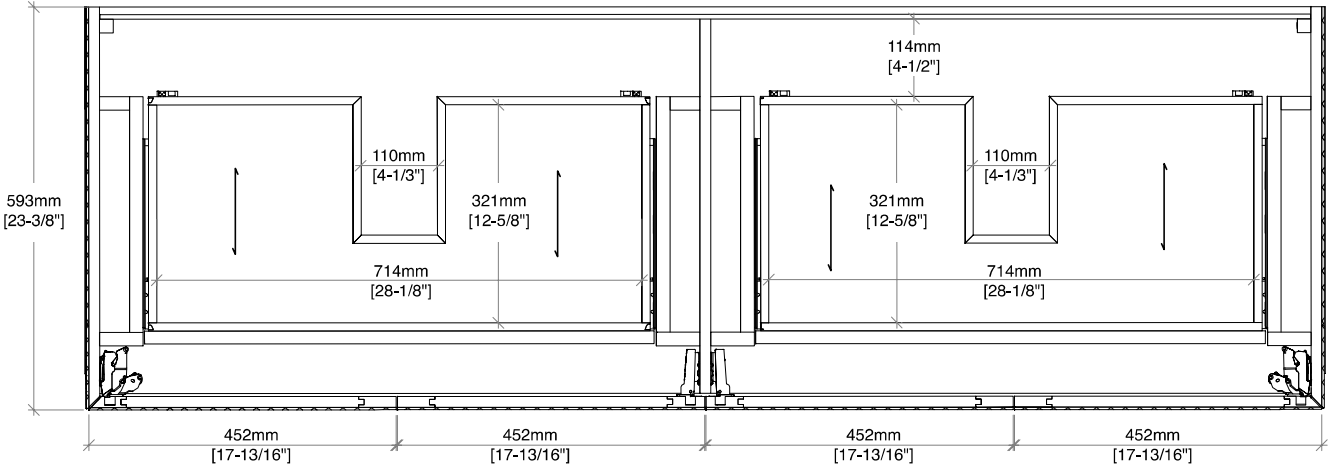

### Details and Features

Solids: Poplar  
 Veneers: Acacia  
 Panels: Marine MDF  
 Installation Type: Wall Mount  
 Number of Doors: 4  
 Number of Drawers: 2 (internal)  
 Shelves: 1 (fixed) (internal)  
 Shelf: 1 floating  
 Assembly Required: No  
 Drawer Boxes: Acacia veneers over Marine MDF  
 English Dovetail joinery  
 Aluminum Laminate Drawer Liners  
 Hardware Finish: Champagne Brass  
 Full Extension, Soft Close Glides  
 European Soft Close Hinges  
 Vanity Top: Optional 3cm Tops available  
 Number of Basins: 1  
 (included with optional countertop purchase)

### Dimensions

Cabinet Width: 71-3/4" (1822mm)  
 Cabinet Depth: 23-3/8" (593)  
 Height: 17-15/16" (455mm)  
 Rough-In: 23-1/8" (587)  
 Requires a compact, bottle-style trap  
 Shelf Width: 71-7/8" (1825mm)  
 Shelf Depth: 21-1/4" (540 mm)  
 Shelf Height: 1-15/16" (50mm)

**72" Marcello Double Vanity**

**D200-V72-CSN**

All dimensions and specifications are nominal and may vary. Use actual products for accuracy in critical situations. Diagrams are of cabinets only – James Martin Optional Countertops and sinks are not shown.

# 72" Marcello Double Vanity

D200-V72-CSN

All dimensions and specifications are nominal and may vary. Use actual products for accuracy in critical situations. Diagrams are of cabinets only – James Martin Optional Countertops and sinks are not shown.