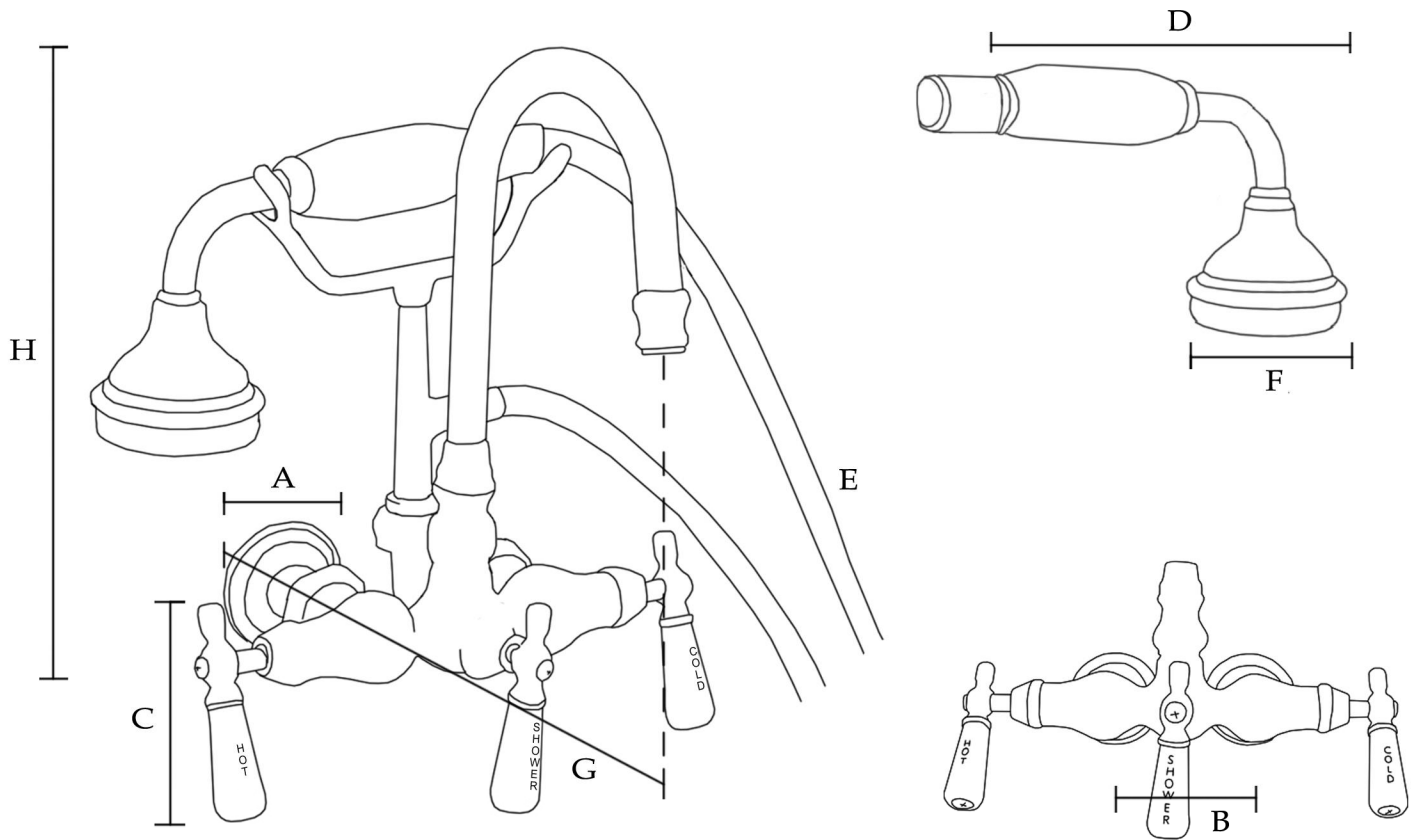

## Wall Mount Tub Faucet

Part No: 121-GSW1-1PL

(A) Base: 2-1/2" OD	(D) Hand Shower: 7" L	(G) Spout: 8" Reach
(B) Centers: 3-3/8" W	(E) Hose: 59-3/4" L	(H) Total Height: 10-1/2" H
(C) Handle: 3-1/2" L	(F) Shower Head: 2-1/2" OD	Flow Rate: 7 gal/min

Note: Rough-in dimensions may vary +/- 1/2" and are subject to change. No responsibility is assumed by Maidstone.