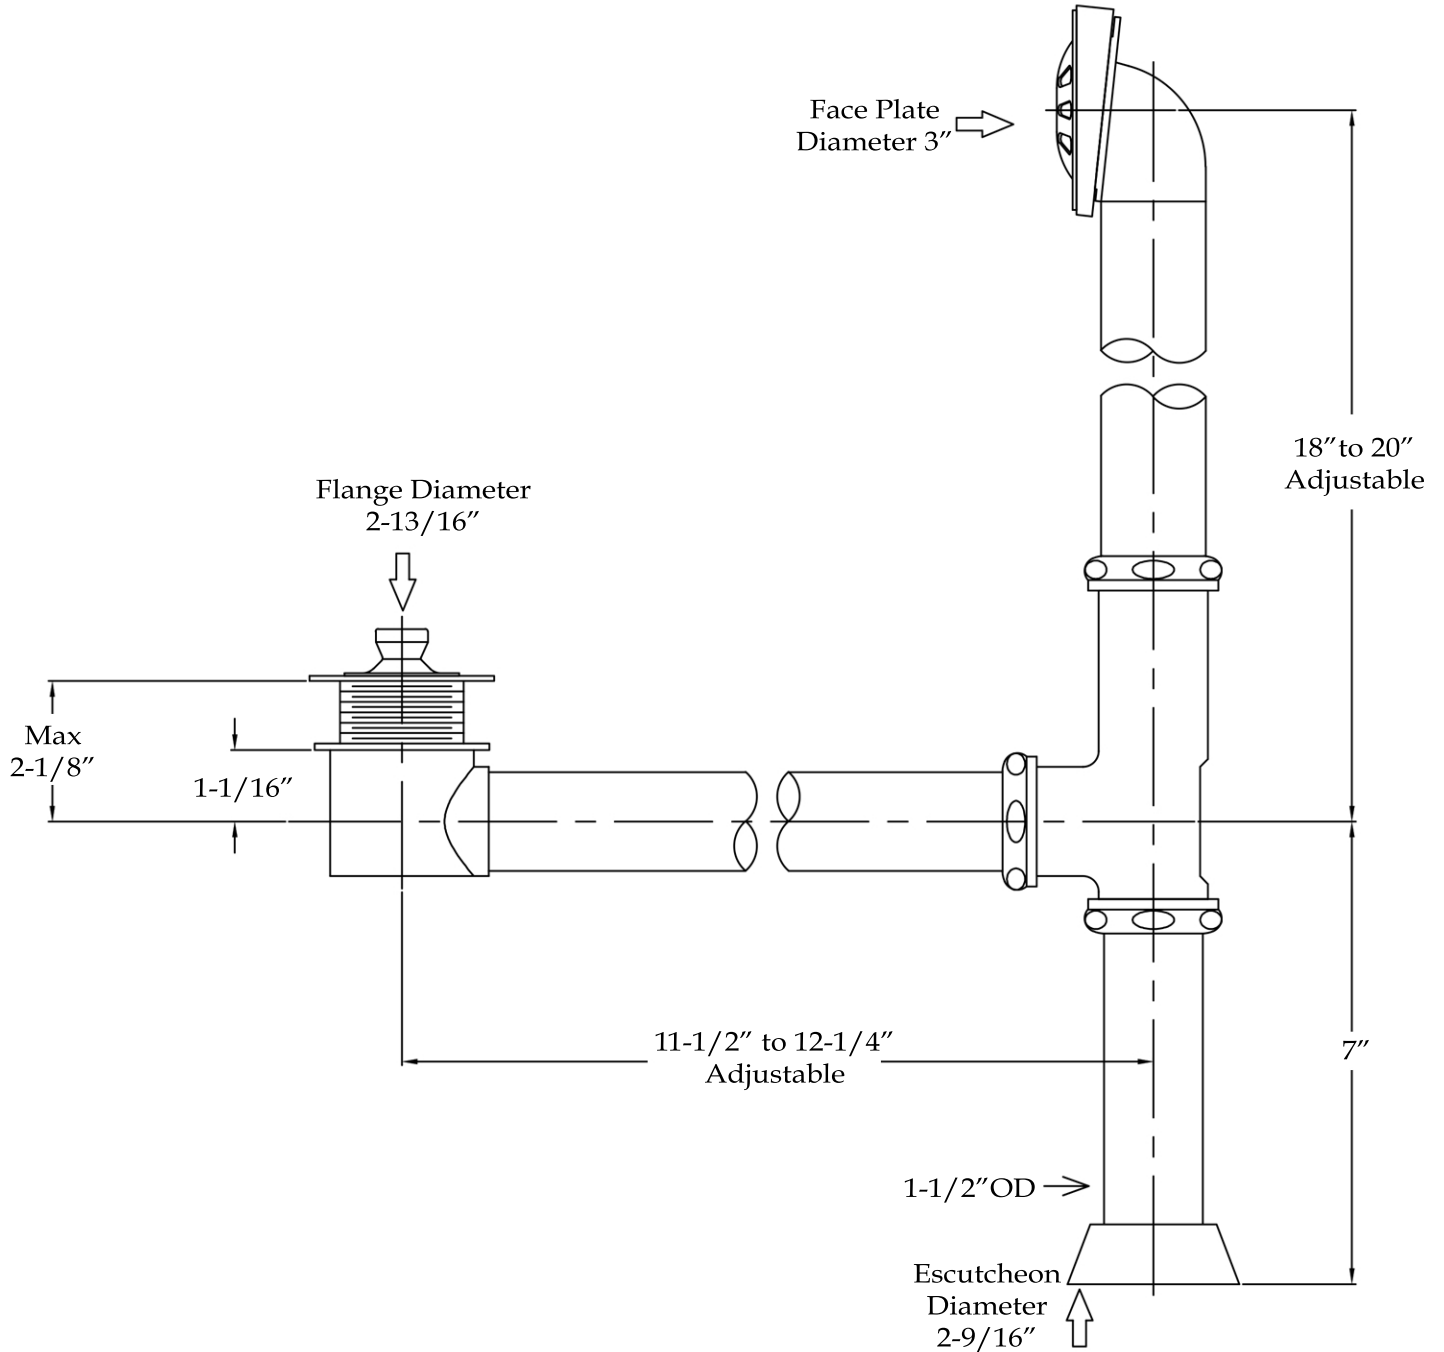

MAIDSTONE

www.MaidstoneSupply.com

Clawfoot Tub Drain

Part No: 122LT2

Contact Maidstone for additional information and specifications. For complete warranty information and a list of dealers visit www.MaidstoneSupply.com. All products and specifications are subject to change without notice. Maidstone is not responsible for typographical and/or dimensional errors. Typographical errors are subject to correction.

Note: Rough-in dimensions may vary +/- 1/2" and are subject to change. No responsibility is assumed by Maidstone.