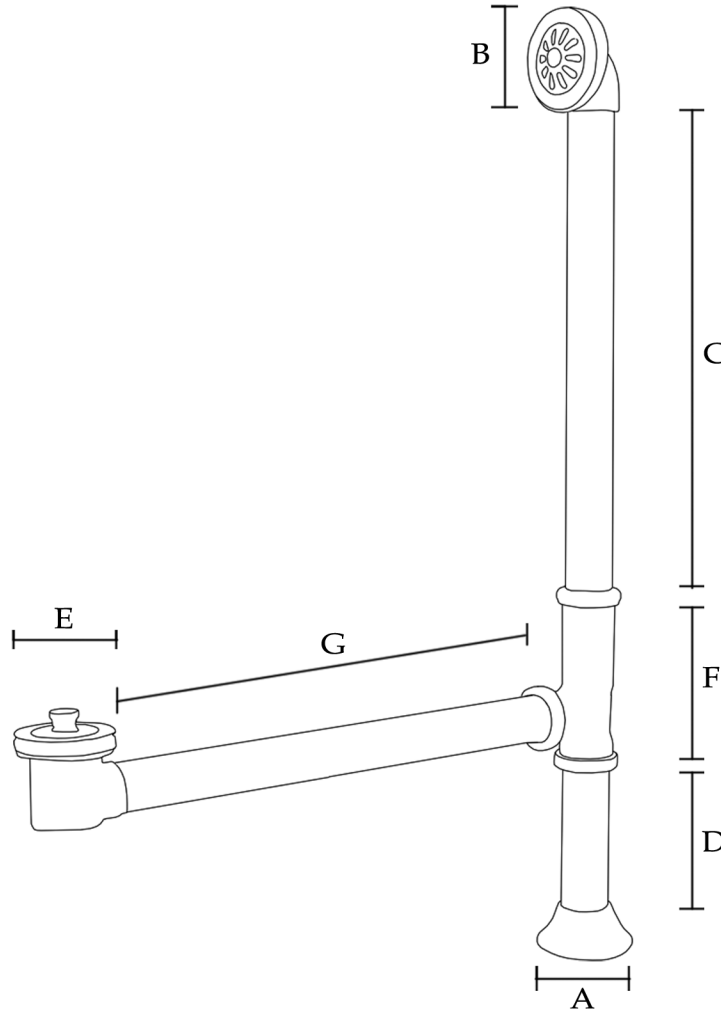

MAIDSTONE

www.MaidstoneSupply.com

Tub Drain

Part No:122POP1

(A) Flange: 3" OD	(D) Short Tube: 5" L	(G) Waste Tube: 18-3/4" L
(B) Overflow Plate: 3" OD	(E) Strainer: 2-3/4" OD	
(C) Overflow Tube: 18-3/4" L	(F) "T": 5-1/2" L	Designed to fit new clawfoot tubs

Note: Rough-in dimensions may vary +/- 1/2" and are subject to change. No responsibility is assumed by Maidstone.