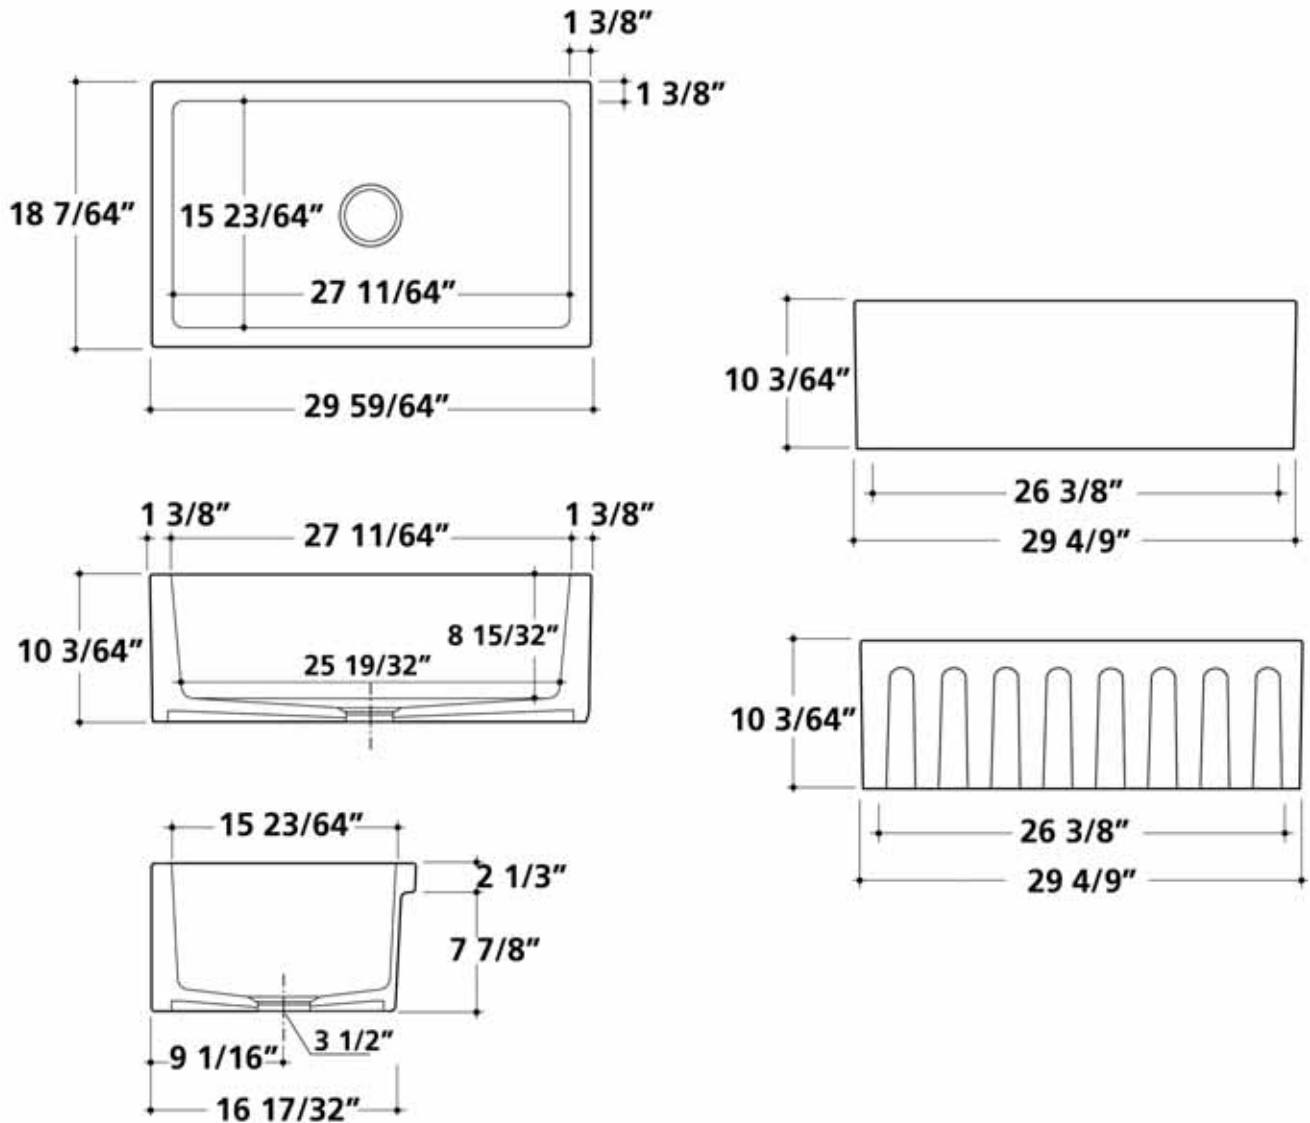

MAIDSTONE

www.MaidstoneSupply.com

Fireclay Fluted Sink - Hollow

Part No:139-SB9

Approximate Measurements

Contact Maidstone for additional information and specifications. For complete warranty information and a list of dealers visit www.MaidstoneSupply.com. All products and specifications are subject to change without notice. Maidstone is not responsible for typographical and/or dimensional errors. Typographical errors are subject to correction.

Note: Rough-in dimensions may vary +/- 1/2" and are subject to change. No responsibility is assumed by Maidstone.