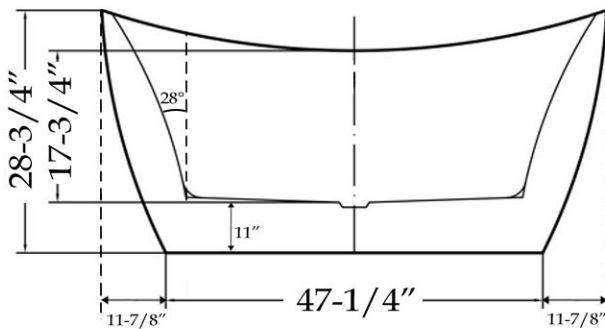

MAIDSTONE

www.MaidstoneSupply.com

Acrylic Contemporary Tub

Part No: 220QN71

Volume: 57 gal Weight: 86 lbs

Contact Maidstone for additional information and specifications. For complete warranty information and a list of dealers visit www.MaidstoneSupply.com. All products and specifications are subject to change without notice. Maidstone is not responsible for typographical and/or dimensional errors. Typographical errors are subject to correction.

Note: Rough-in dimensions may vary +/- 1/2" and are subject to change. No responsibility is assumed by Maidstone.