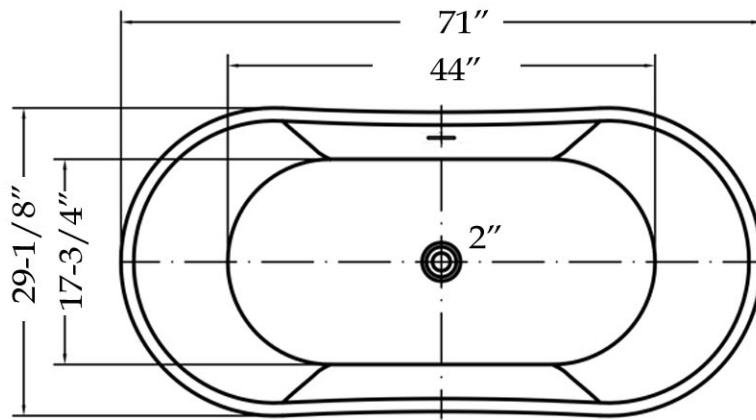

MAIDSTONE

www.MaidstoneSupply.com

Acrylic Contemporary Tub

Part No: 220QN71

Volume: 57 gal Weight: 86 lbs

Contact Maidstone for additional information and specifications. For complete warranty information and a list of dealers visit www.MaidstoneSupply.com. All products and specifications are subject to change without notice. Maidstone is not responsible for typographical and/or dimensional errors. Typographical errors are subject to correction.

Note: Rough-in dimensions may vary +/- 1/2" and are subject to change. No responsibility is assumed by Maidstone.