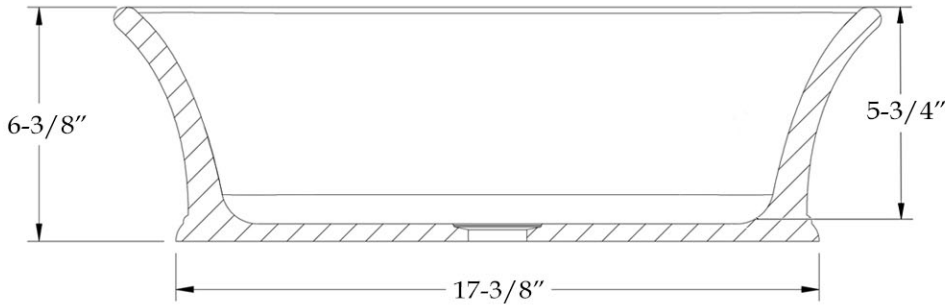

MAIDSTONE

www.MaidstoneSupply.com

Contemporary Sink

Part No: 333-SINK

Contact Maidstone for additional information and specifications. For complete warranty information and a list of dealers visit www.MaidstoneSupply.com. All products and specifications are subject to change without notice. Maidstone is not responsible for typographical and/or dimensional errors. Typographical errors are subject to correction.

Note: Rough-in dimensions may vary +/- 1/2" and are subject to change. No responsibility is assumed by Maidstone.