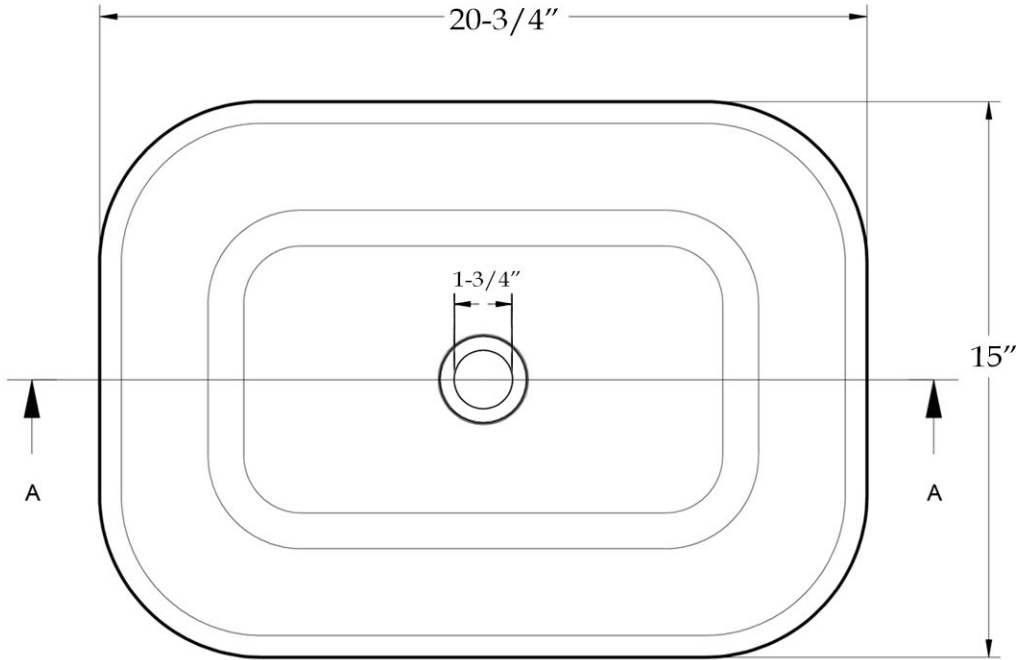

MAIDSTONE

www.MaidstoneSupply.com

Contemporary Sink

Part No: 333-SINK

Contact Maidstone for additional information and specifications. For complete warranty information and a list of dealers visit www.MaidstoneSupply.com. All products and specifications are subject to change without notice. Maidstone is not responsible for typographical and/or dimensional errors. Typographical errors are subject to correction.

Note: Rough-in dimensions may vary +/- 1/2" and are subject to change. No responsibility is assumed by Maidstone.