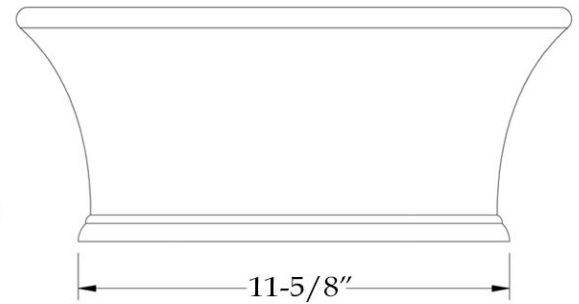

MAIDSTONE

www.MaidstoneSupply.com

Contemporary Sink

Part No: 333-SINK

Contact Maidstone for additional information and specifications. For complete warranty information and a list of dealers visit www.MaidstoneSupply.com. All products and specifications are subject to change without notice. Maidstone is not responsible for typographical and/or dimensional errors. Typographical errors are subject to correction.

Note: Rough-in dimensions may vary +/- 1/2" and are subject to change. No responsibility is assumed by Maidstone.