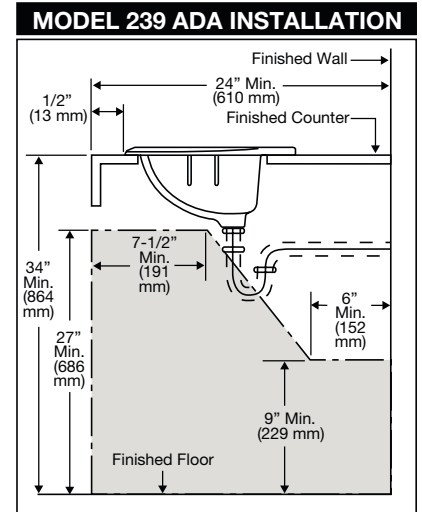

239 MS Round

Round, Vitreous China, Self-rimming Lavatory

Specifications

Model #	Description	Codes/Standards
239-1	Round, self-rimming lavatory with single hole faucet center.	ADA
239-4	Round, self-rimming lavatory with 4" faucet centers.	
239-8	Round, self-rimming lavatory with 8" faucet centers.	

Specification	Description	Specification	Description
Material	Vitreous China	Shipping Weight	21.6 lbs. (10 kg)
Faucet Holes	Single hole, 4" or 8"	Warranty	Vitreous China - Limited Lifetime

Technical Information

See our complete line of acrylic and vitreous china bathroom fixtures, plastic tank trim and plumbing products.

These dimensions are nominal and subject to change without notice.

Fixture performance and specifications meet or exceed ASME A112.19.2-2008/CSA B45.1-08 standards, and other state and local codes.