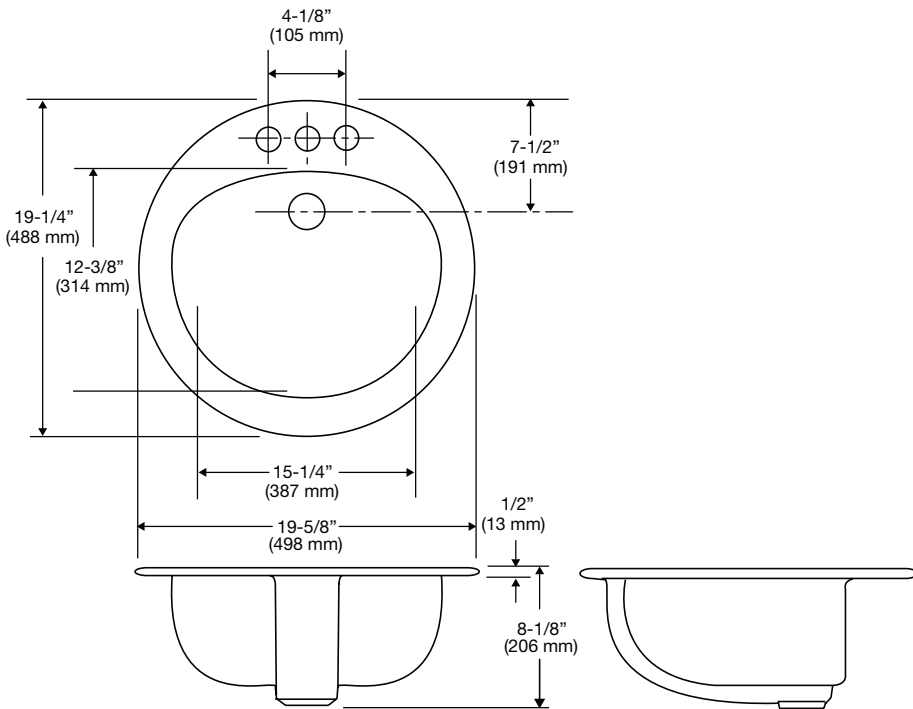

239 MS Round

Round, Vitreous China, Self-rimming Lavatory

Specifications

Model #	Description	Codes/Standards
239-1	Round, self-rimming lavatory with single hole faucet center.	ADA
239-4	Round, self-rimming lavatory with 4" faucet centers.	
239-8	Round, self-rimming lavatory with 8" faucet centers.	

Specification	Description	Specification	Description
Material	Vitreous China	Shipping Weight	21.6 lbs. (10 kg)
Faucet Holes	Single hole, 4" or 8"	Warranty	Vitreous China - Limited Lifetime

Technical Information

See our complete line of acrylic and vitreous china bathroom fixtures, plastic tank trim and plumbing products.

These dimensions are nominal and subject to change without notice.

Fixture performance and specifications meet or exceed ASME A112.19.2-2008/CSA B45.1-08 standards, and other state and local codes.