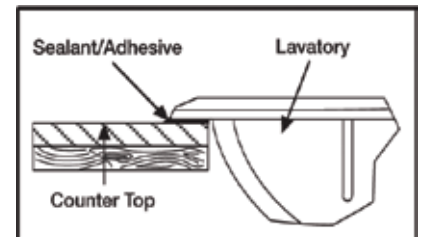

Technical Information

See our complete line of acrylic and vitreous china bathroom fixtures, plastic tank trim and plumbing products.

These dimensions are nominal and subject to change without notice.

Fixture performance and specifications meet or exceed ASME A112.19.2-2008/CSA B45.1-08 standards, and other state and local codes.