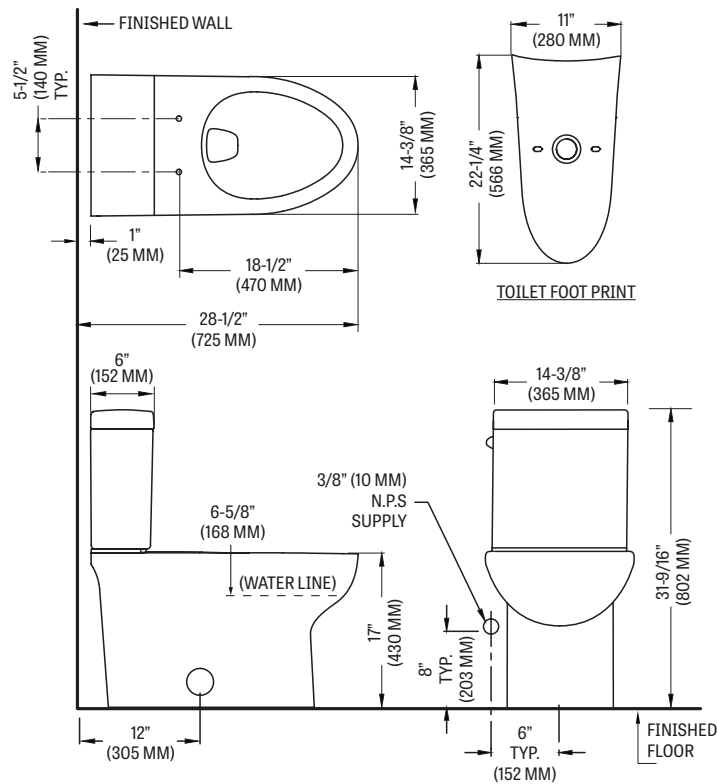

710CTK BROADWAY™

Elongated SmartHeight™, Vitreous China, Two-Piece Complete Toilet Kit

SPECIFICATIONS

MODEL #	DESCRIPTION	CODES/STANDARDS
710CTK	Elongated SmartHeight™ (1.28 gpf / 4.8 lpf) two-piece toilet kit	

MATERIAL	Vitreous China
WATER PRESSURE RANGE	20 to 80 PSI
FLUSH SYSTEM	3" flapper flush valve
WATER USAGE	1.28 gpf / 4.8 lpf
WATER SURFACE AREA	9" X 7"
ROUGH-IN	12"
MAP RATING	1000 grams

TRAP DIAMETER	2"
TRAP SEAL	2-7/16"
SHIPPING WEIGHT	Model 710CTK- 116 lbs. (53 kg)
WARRANTY	Vitreous China - Limited Lifetime Tank Trim - Limited One Year

TECHNICAL INFORMATION

Note: these dimensions are nominal and subject to change without notice.

Fixture performance and specifications meet or exceed ASME A112.19.2/CSA B45.1 standards, and other state and local codes.