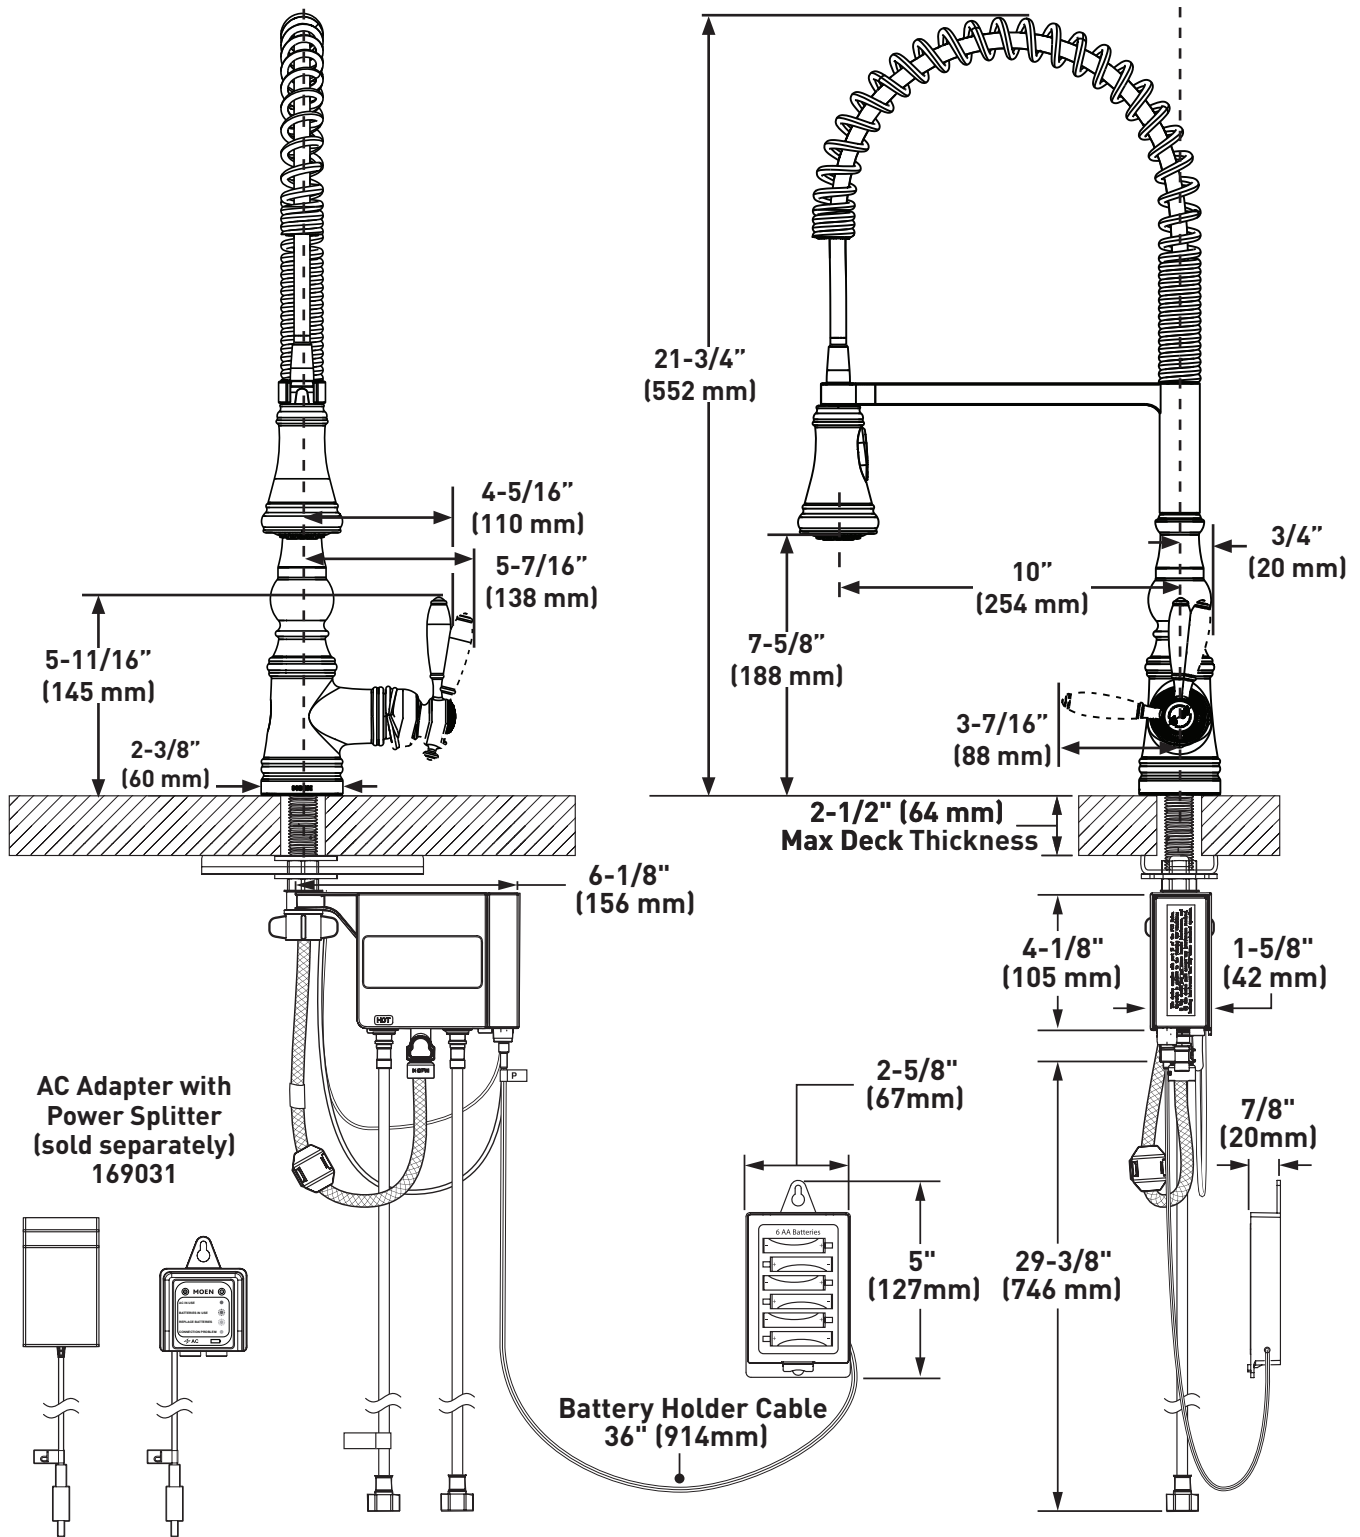

## OPERATION

- Lever style handle
- Temperature controlled by 100° arc of handle travel
- Operates with less than 5 lbs. of force
- Operates in stream or spray mode in the pulldown or retracted position
- Spout rotates 100 degrees
- When filling a vessel outside the sink, the pause feature conveniently stops the flow of water as the wand passes over the counter top

### Single Handle Pre-Rinse Spring Pulldown Kitchen Faucet

**MODELS:** S73104EW Series

**NOTE:** this faucet is designed to be installed  
through 1 hole, 1-1/2" (38mm) min. dia.

**CRITICAL DIMENSIONS** DO NOT SCALE

**CRITICAL DIMENSIONS DO NOT SCALE**