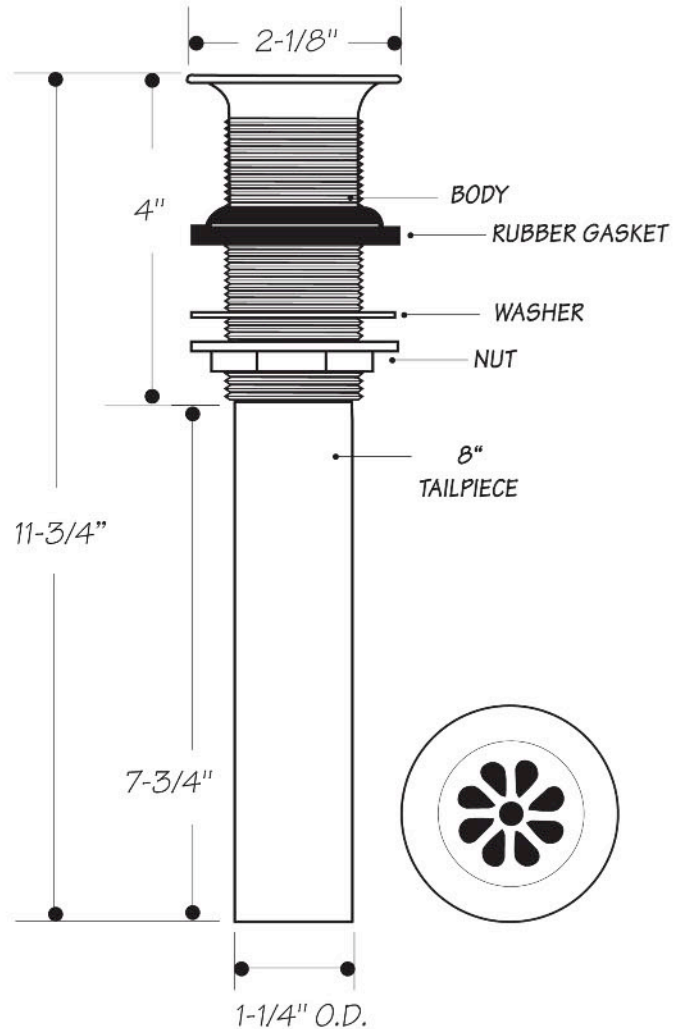

INSTALLATION DIMENSIONS

This model offers you the following features & benefits:

- Drain Body & Tailpiece completely plated
- Two piece lavatory drain
- 3" maximum sink thickness
- Drain openings of 1-1/2"
- Teardrop style grid drain that can be used with MT1000 Decorative bottle trap
- Available in 17 finishes
  - ☐ CPB - Polished Chrome
  - ☐ SC - Satin Chrome
  - ☐ PN - Polished Nickel
  - ☐ BRN - Brushed Nickel
  - ☐ PEW - Pewter
  - ☐ PVD - Polished Brass
  - ☐ WCP - Weathered Copper
  - ☐ ACP - Antique Copper
  - ☐ ORB - Oil Rubbed Bronze
  - ☐ PVDBB - PVD Brushed Bronze
  - ☐ VB - Venetian Bronze*
  - ☐ TB - Tuscan Brass
  - ☐ MB - Matte Black
  - ☐ FG - French Gold
  - ☐ GPB - Polished Gold
  - ☐ EB - English Bronze
  - ☐ MHB - Mahogany Bronze

Specifications subject to change without notice.

Warranty

*ALL MOUNTAIN PRODUCTS CARRY A 1 YEAR WARRANTY ON ALL WORKING PARTS.(except disposers)

*MOST SPECIAL FINISHES HAVE A 1 YEAR WARRANTY IF INSTRUCTIONS ARE FOLLOWED PROPERLY. ORB, EB, MHB, WCP, AND TB HAVE A 90 DAY WARRANTY IF INSTRUCTIONS ARE FOLLOWED PROPERLY.

*ALL PVD FINISHES COME WITH A LIFETIME WARRANTY IF INSTRUCTIONS ARE FOLLOWED PROPERLY

*ALL XENYO COLORED PRODUCTS HAVE A LIFETIME WARRANTY

*USE OF PLUMBERS PUTTY ON PRODUCTS VOIDS WARRANTY