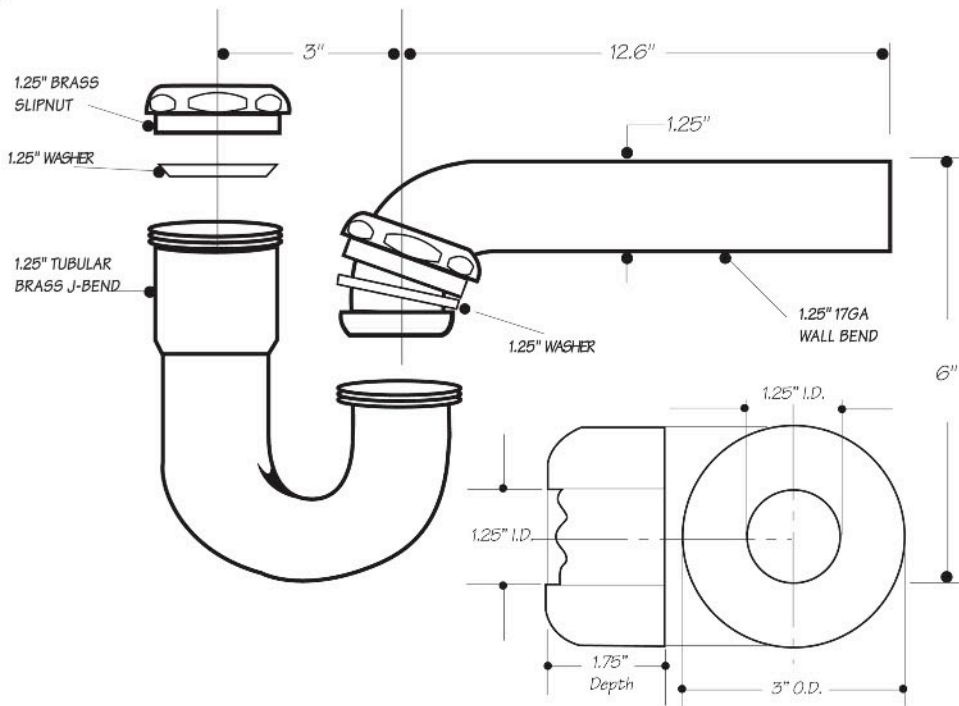

INSTALLATION DIMENSIONS

- Available in 21 finishes
- CPB - Polished Chrome
- SC - Satin Chrome
- PN - Polished Nickel
- BRN - Brushed Nickel
- PEW - Pewter
- PRN - Pearl Nickel
- AB - Antique Brass
- SB - Satin Brass
- PVD - Polished Brass
- WB - Weathered Brass
- WCP - Weathered Copper
- ACP - Antique Copper
- PCP - Polished Copper
- ORB - Oil Rubbed Bronze
- VB - Venetian Bronze*
- PVDDB - Brushed Bronze
- TB - Tuscan Brass
- MB - Matte Black
- FG - French Gold
- GPB - Polished Gold
- SG - Satin Gold

This model offers you the following features & benefits:

- 1-1/4" inlet and outlet
- Can be used for exposed Installations
- With Flange MT314X
- 1-1/4" I.D. fits over P-Trap waste arm
- For 1-1/4" P-Trap applications