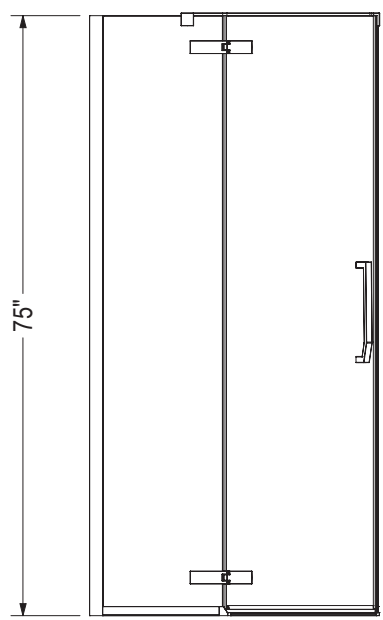

STANDARD

- Door opening : 26 1/8"
- Wall jamb adjustment : 3/4"

All dimensions are approximate. Structure measurements must be verified against the unit to ensure proper fit.