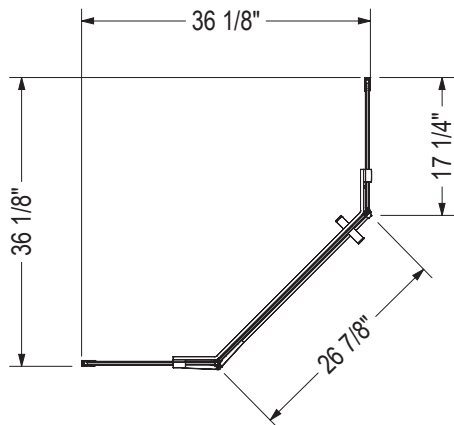

STANDARD

- Door opening : 26 1/8"
- Wall jamb adjustment : 3/4"

All dimensions are approximate. Structure measurements must be verified against the unit to ensure proper fit.