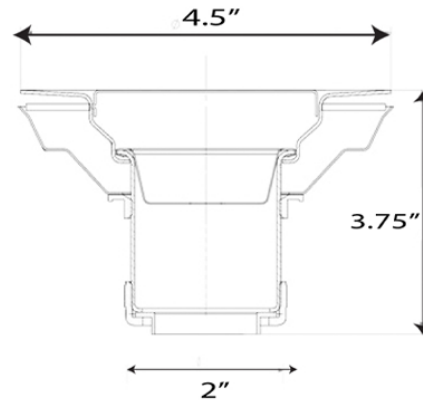

## Matte Black Grid Utility Drain

MODEL:  
3CHGRMBL - MATTE BLACK

Assembled

Side View

Components