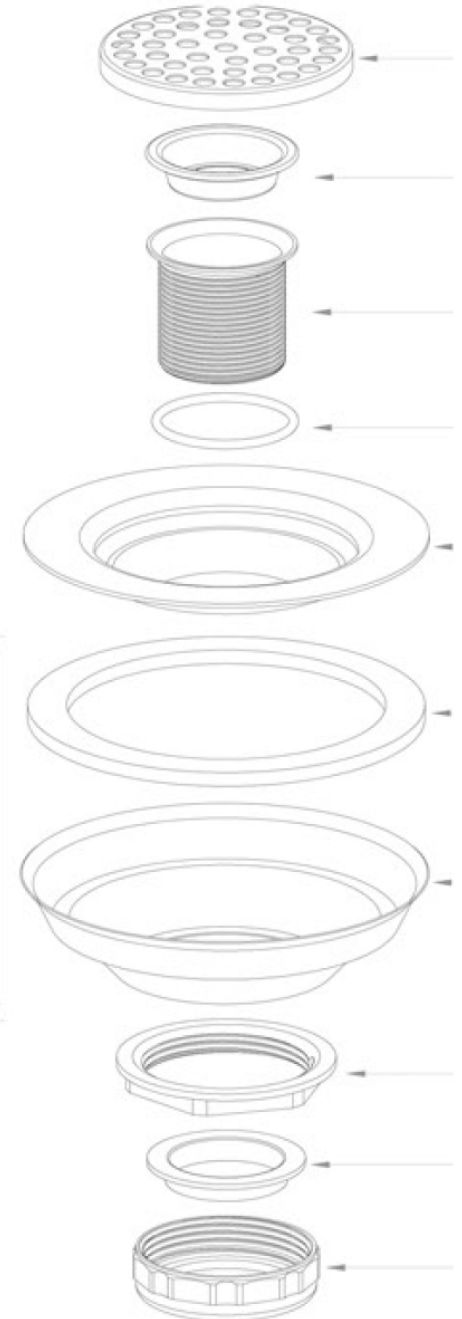

## Matte Black Grid Utility Drain

MODEL:  
3CHGRMBL - MATTE BLACK

Assembled

Side View

Components

### FEATURES

- Powder Coated Matte Black Finish
- For use with 3" Commercial Drain Openings
- cUPC certified
- Compatible with Anchor Collection Utility Sinks
- Brass fittings
- Includes Drain Plug

*\* Will NOT fit standard 3.5" kitchen drain opening*