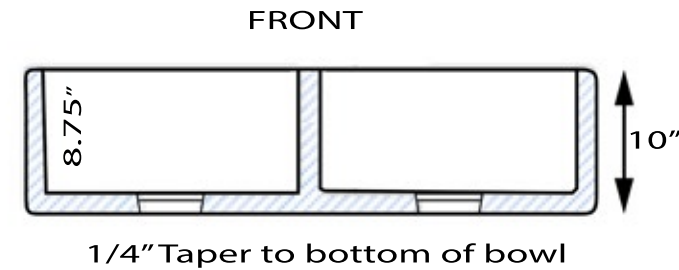

## Premium Fireclay Farmhouse Apron Sink

MODEL:  
FCFS3318D-Filigree

Overall Dimensions	Interior Bowls	Apron Height	Bowl Depth	Drain Dimensions
33 x 18"	14.5" x 15.75"	10"	8.75"	3.5" Opening

### Please Be Advised

- (Nominal Dimensions\*) Actual Dimensions may vary by 1/2"
- Template Not included
- Custom Cabinet/Apron Cabinet Base Required
- Very Heavy 2 Person lift Recommended