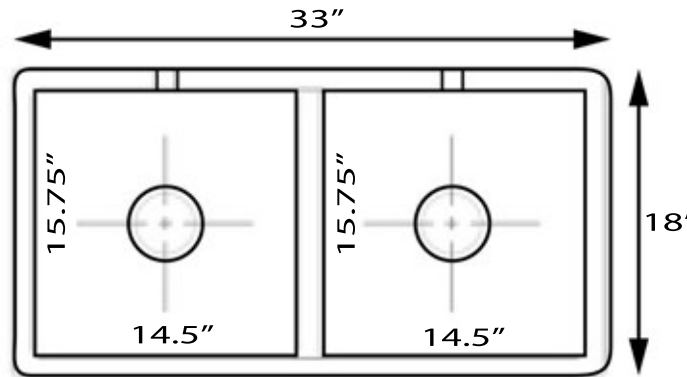

## Premium Fireclay Farmhouse Apron Sink

MODEL:  
FCFS3318D-Filigree

Overall Dimensions	Interior Bowls	Apron Height	Bowl Depth	Drain Dimensions
33 x 18"	14.5" x 15.75"	10"	8.75"	3.5" Opening

### Please Be Advised

- (Nominal Dimensions\*) Actual Dimensions may vary by 1/2"
- Template Not included
- Custom Cabinet/Apron Cabinet Base Required
- Very Heavy 2 Person lift Recommended