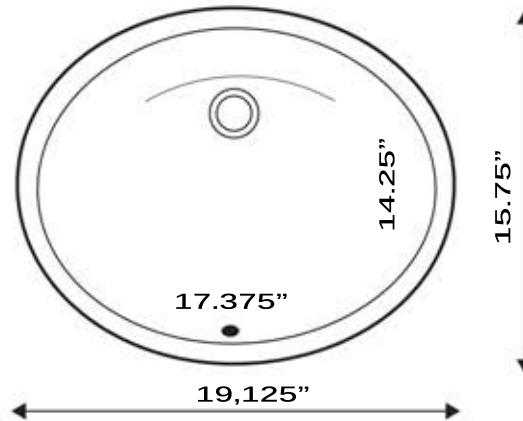

Great Point Collection

Vitreous China Bath Undermount Sinks

MODEL:
GB-17x14-W

UNDERSIDE

Overall Dimensions	Large Bowl	Small Bowl	Depth	Reverse Model
19.125" x 15.75"	17.375 x 14.25"	NA	6.75" , 8.125"	NA

FEATURES

- Nominal Dimensions - actual may vary by 1/4"
- Template not included - custom template required
- Vitreous China undermount with porcelain enamel glaze
- Limited Lifetime Manufacturers Warranty
- With Overflow