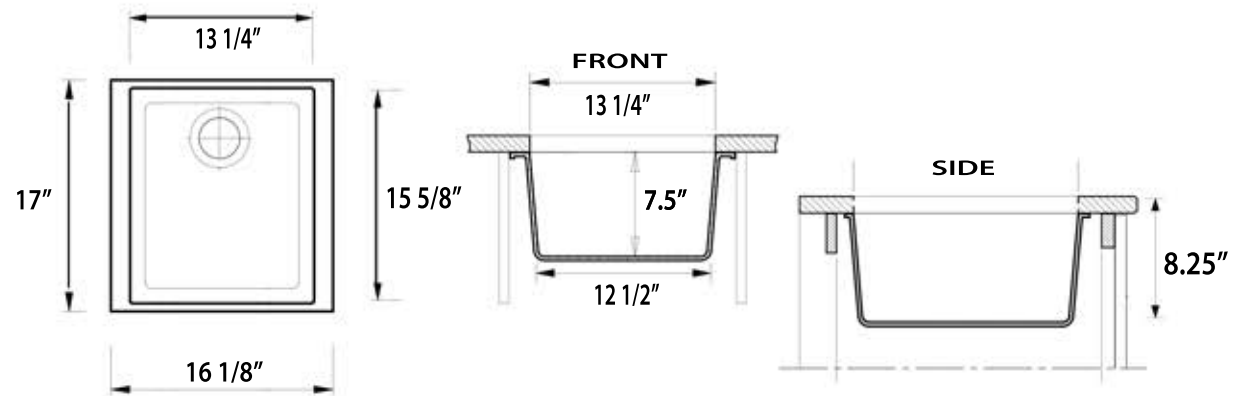

Granite Composite
 Premium Granite Composite
 Undermount Kitchen Sink

MODEL:
PR1716-TR

Overall Dimensions	Interior Bowl	Bowl Depth	Height	Drain Dimension
16.125" x 17"	13.25" x 15.625"	7.5"	8.25"	3.5"

FEATURES