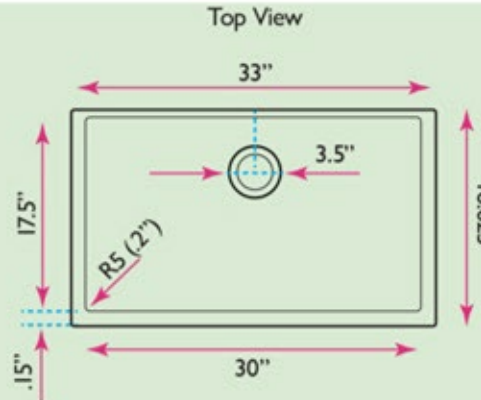

Plymouth Collection

33 Inch Single Bowl Undermount
Granite Composite Kitchen Sink

model:

PR3320-S-UM

Nantucket
S I N K S

www.NantucketSinksUSA.com
info@nantucketsinksusa.com

SPECS

OVERALL DIMENSIONS	INTERIOR BOWL	INTERIOR BOWL DEPTH	DRAIN DIMENSIONS	BOTTOM GRID
33" x 18.625" x 11"	30" x 17.5"	9"	3.5" Drain Opening	BG-PR3320