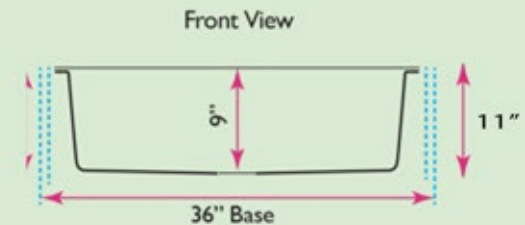

Plymouth Collection

33 Inch Single Bowl Undermount
Granite Composite Kitchen Sink

model:

PR3320-S-UM

Nantucket
S I N K S

www.NantucketSinksUSA.com
info@nantucketsinksusa.com

SPECS

OVERALL DIMENSIONS	INTERIOR BOWL	INTERIOR BOWL DEPTH	DRAIN DIMENSIONS	BOTTOM GRID
33" x 18.625" x 11"	30" x 17.5"	9"	3.5" Drain Opening	BG-PR3320