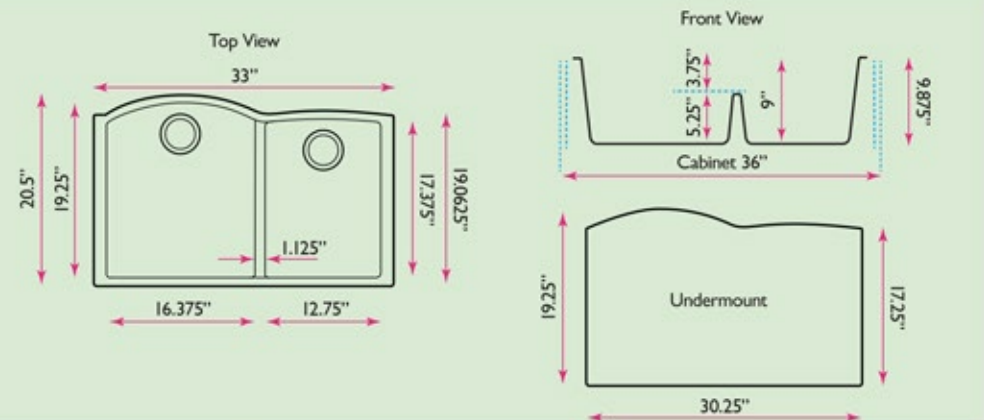

Plymouth Collection

33 Inch Single Bowl Undermount
Granite Composite Kitchen Sink

model:

PR6040-BR-UM

Nantucket

S I N K S

www.NantucketSinksUSA.com
info@nantucketsinksusa.com

SPECS

OVERALL DIMENSIONS	INTERIOR BOWLS	BOWL DEPTH	DRAIN DIMENSIONS	BOTTOM GRID
33" x 20.5" x 9.875"	19.25" x 16.375" Large 17.375" x 12.75" Small	9"	3.5" Standard Opening	Not Included

FEATURES:

- High Quality 80% stone and 20% acrylic polymers in matte finish with metallic flecks
- Scratch/Heat Resistant to 560°F Degrees
- Hygienic Non-Porous Surface
- Material is sound absorbing and stain-resistant
- Undermount Installation Clips Included
- Limited Lifetime Manufacturer's Warranty
- Professional Installation Recommended