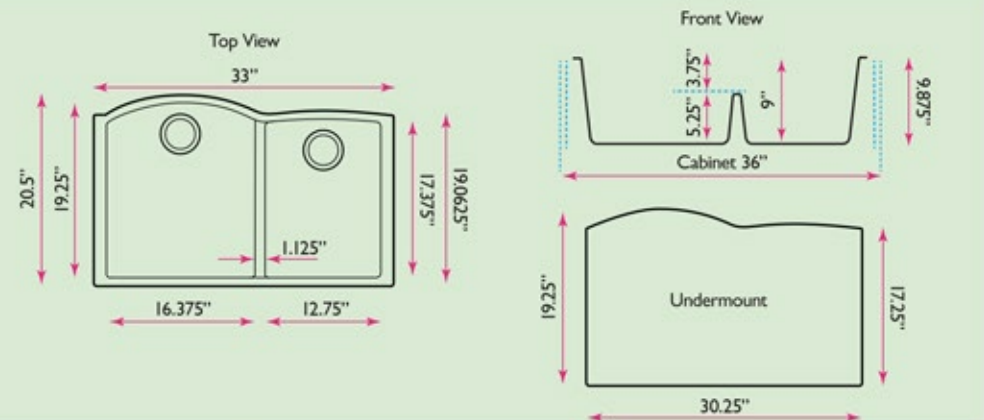

# Nantucket

S I N K S

www.NantucketSinksUSA.com  
info@nantucketsinksusa.com

SPECS

OVERALL DIMENSIONS	INTERIOR BOWLS	BOWL DEPTH	DRAIN DIMENSIONS	BOTTOM GRID
33" x 20.5" x 9.875"	19.25" x 16.375" Large 17.375" x 12.75" Small	9"	3.5" Standard Opening	Not Included