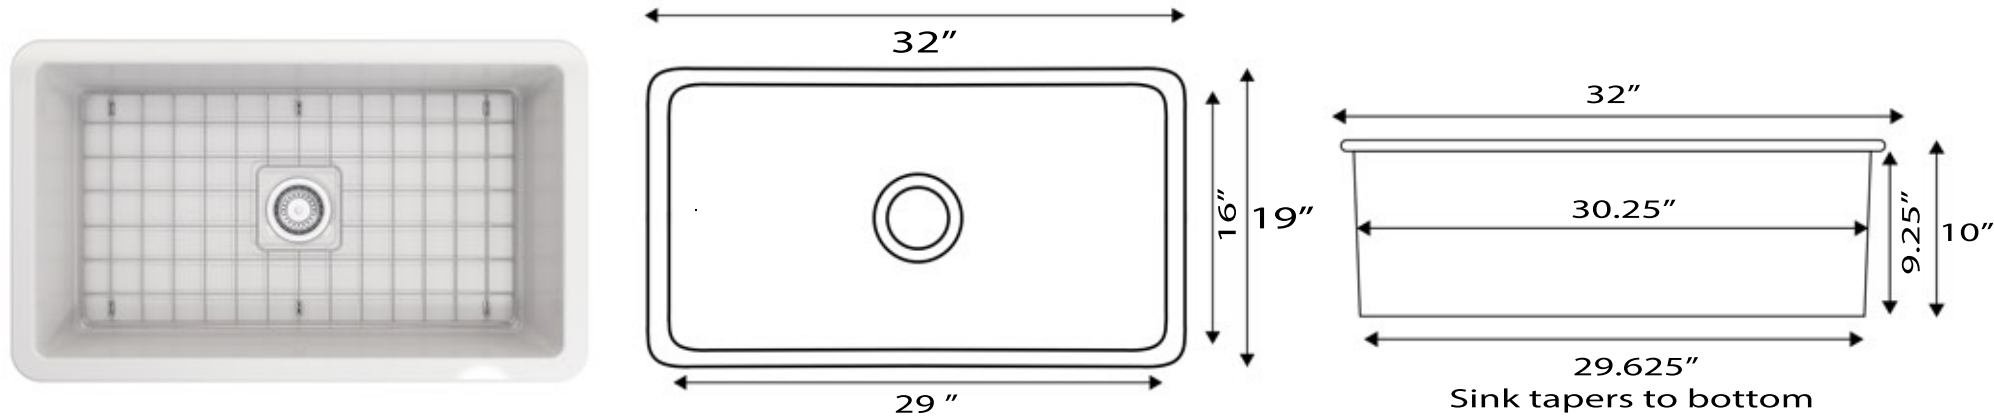

Cape Collection
Premium Fireclay Undermount Kitchen Sink

MODEL:
Wellfleet-3218W

Overall Dimensions	Interior Bowl	Compatible Grid	Bowl Depth	Drain Dimensions
32" x 19" x 10"	29" X 16" Top of bowl	Included	9.25"	3.5" Opening

Please Be Advised

- (Nominal Dimensions*) Actual Dimensions may vary by 1/4"
- Template Not included
- Installation Type: Undermount
- Mounting hardware not included - Professional Installation Only

FEATURES

- Premium Fireclay Sink
- Bottom Grid and Drain included with sink
- Finished glazed top edge, may be reveal mounted
- Limited Warranty

PROJECT/ NAME:

ARCHITECT/CONTRACTOR:

MODEL:

JOB NOTES: