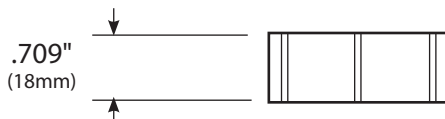

SPECIFICATIONS

3.5" BASKET STRAINER

Kitchen / Bar & Prep

- DR320-BN Brushed Nickel
- DR320-CH Chrome
- DR320-ORB Oil Rubbed Bronze
- DR320-PC Polished Copper
- DR320-PN Polished Nickel
- DR320-SC Solid Copper
- DR320-WC Weathered Copper
- DR320-BG Brushed Gold

PRODUCT DETAILS

- Fits 3.5" (89mm) drain opening
- Features center post with double o-ring construction for tight seal and durability

COORDINATING PRODUCTS

- Kitchen or Bar & Prep basin with 3.5" (89mm) drain opening
- Matching Basket Strainer with Disposer Trim: DR340