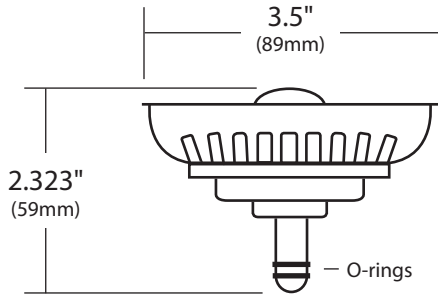

SPECIFICATIONS

3.5" BASKET STRAINER

Kitchen / Bar & Prep

- DR320-BN Brushed Nickel
- DR320-CH Chrome
- DR320-ORB Oil Rubbed Bronze
- DR320-PC Polished Copper
- DR320-PN Polished Nickel
- DR320-SC Solid Copper
- DR320-WC Weathered Copper
- DR320-BG Brushed Gold

PRODUCT DETAILS

- Fits 3.5" (89mm) drain opening
- Features center post with double o-ring construction for tight seal and durability

COORDINATING PRODUCTS

- Kitchen or Bar & Prep basin with 3.5" (89mm) drain opening
- Matching Basket Strainer with Disposer Trim: DR340