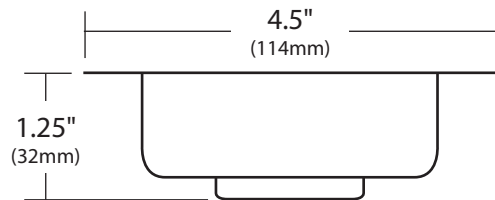

SPECIFICATIONS

3.5" BASKET STRAINER

Kitchen / Bar & Prep

- DR320-BN Brushed Nickel
- DR320-CH Chrome
- DR320-ORB Oil Rubbed Bronze
- DR320-PC Polished Copper
- DR320-PN Polished Nickel
- DR320-SC Solid Copper
- DR320-WC Weathered Copper
- DR320-BG Brushed Gold

PRODUCT DETAILS

- Fits 3.5" (89mm) drain opening
- Features center post with double o-ring construction for tight seal and durability

COORDINATING PRODUCTS

- Kitchen or Bar & Prep basin with 3.5" (89mm) drain opening
- Matching Basket Strainer with Disposer Trim: DR340