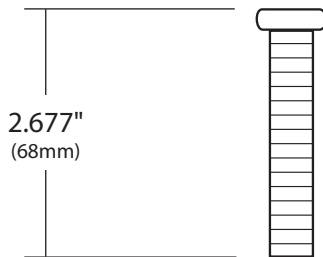

SPECIFICATIONS

3.5" BASKET STRAINER

Kitchen / Bar & Prep

- DR320-BN Brushed Nickel
- DR320-CH Chrome
- DR320-ORB Oil Rubbed Bronze
- DR320-PC Polished Copper
- DR320-PN Polished Nickel
- DR320-SC Solid Copper
- DR320-WC Weathered Copper
- DR320-BG Brushed Gold

PRODUCT DETAILS

- Fits 3.5" (89mm) drain opening
- Features center post with double o-ring construction for tight seal and durability

COORDINATING PRODUCTS

- Kitchen or Bar & Prep basin with 3.5" (89mm) drain opening
- Matching Basket Strainer with Disposer Trim: DR340