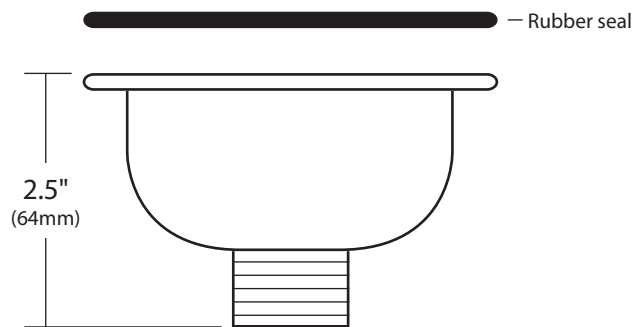

SPECIFICATIONS

3.5" BASKET STRAINER

Kitchen / Bar & Prep

- DR320-BN Brushed Nickel
- DR320-CH Chrome
- DR320-ORB Oil Rubbed Bronze
- DR320-PC Polished Copper
- DR320-PN Polished Nickel
- DR320-SC Solid Copper
- DR320-WC Weathered Copper
- DR320-BG Brushed Gold

PRODUCT DETAILS

- Fits 3.5" (89mm) drain opening
- Features center post with double o-ring construction for tight seal and durability

COORDINATING PRODUCTS

- Kitchen or Bar & Prep basin with 3.5" (89mm) drain opening
- Matching Basket Strainer with Disposer Trim: DR340