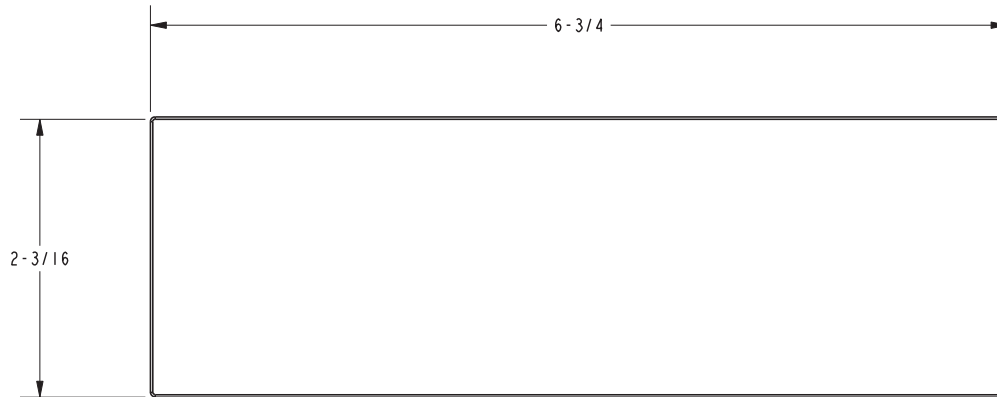

2540-1660

PRODUCT DIMENSIONS *(Units are in inches)*

Metro Robe Hook
2540-1660

NEWPORT BRASS
Flawless Beauty. From Faucet to Finish.™