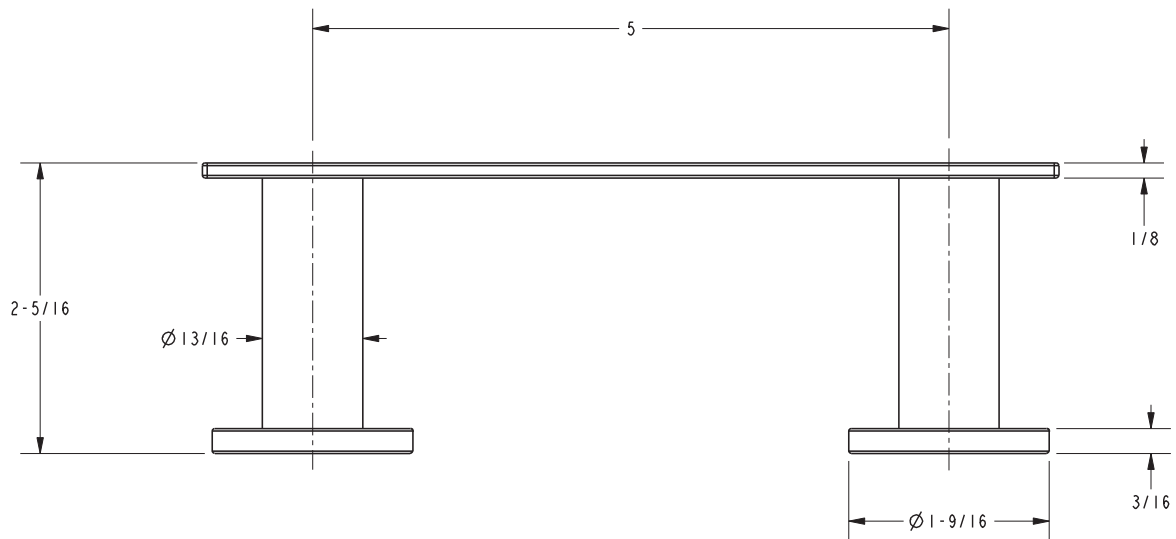

Robe Hook
2540-1660

Features

- Solid brass construction
- Complements Metro product series

Codes / Standards Compliance

Meets or exceeds the following at date of manufacture:

- All applicable US Federal and State material regulations

Model	Description	Colors Finishes				
2540-1660	Double Robe Hook	<input type="checkbox"/> 10B	<input type="checkbox"/> 15	<input type="checkbox"/> 15S	<input type="checkbox"/> 26	<input type="checkbox"/> Other

Product Specification Add "Color / Finish" suffix to Model number, below.

The Double Robe Hook shall be made of solid brass construction. Double Robe Hook shall complement Newport Brass Metro product series. Double Robe Hook shall be Newport Brass Model 2540-1660/____ .

2540-1660

PRODUCT DIMENSIONS *(Units are in inches)*

Metro Robe Hook
2540-1660

NEWPORT BRASS
Flawless Beauty. From Faucet to Finish.™