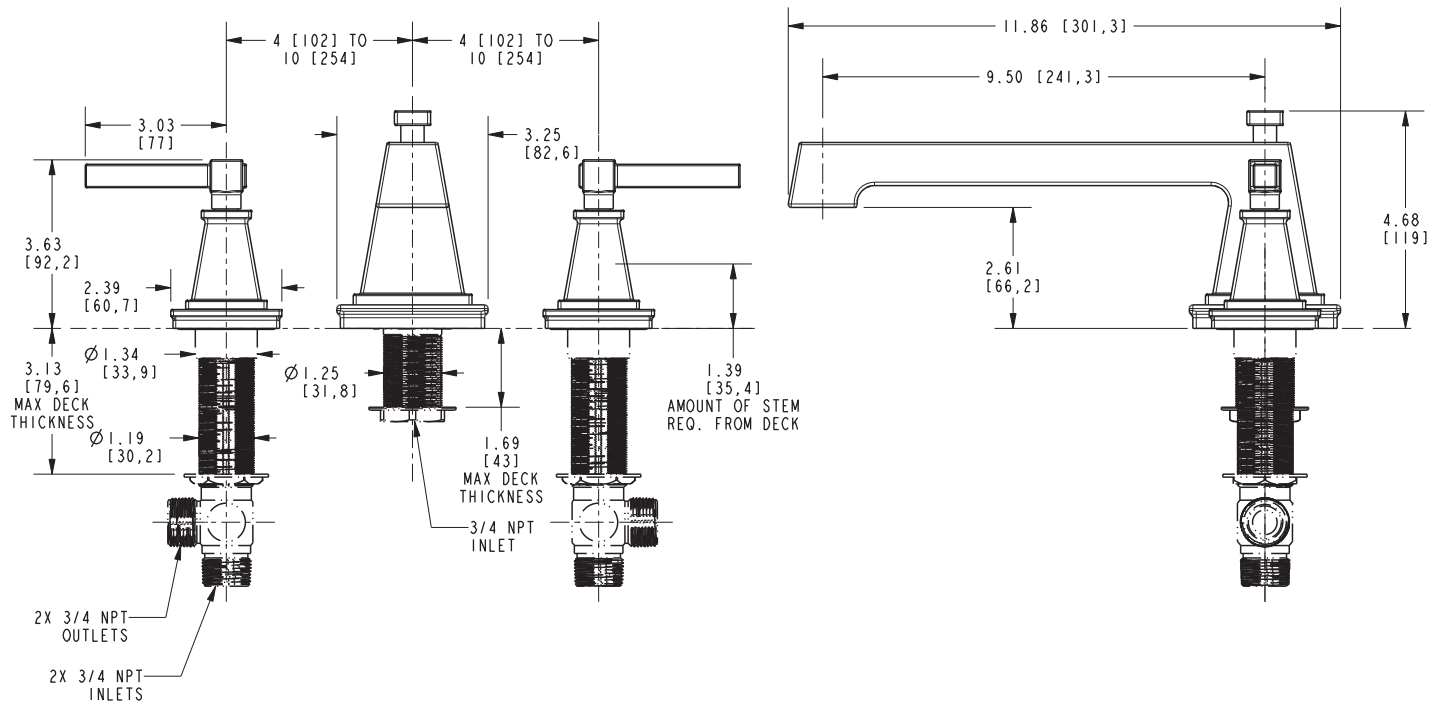

3-3146

PRODUCT DIMENSIONS *(Units are in inches)*

Malvina Roman Tub Deck Trim 3-3146