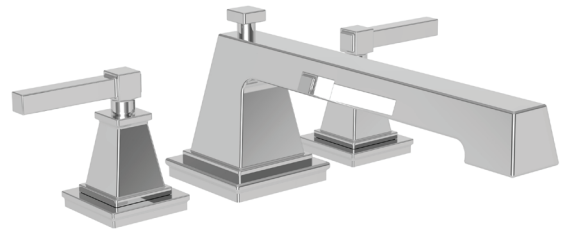

MALVINA

Roman Tub Deck Trim

3-3146

Features

- Solid brass construction
- 2.61" (6.6 cm) spout height at outlet
- 9.50" (24.1 cm) spout reach (c-c)
- Intended for use with Newport Brass rough valve kit (Required Accessory) which incorporates the following:
  - Brass valve bodies and quick-connect spout fitting
  - Quarter-turn washerless ceramic disc 3/4" valve cartridges
- ADA Compliant

Codes / Standards Compliance

Meets or exceeds the following at date of manufacture:

- ASME A112.18.1/CSA B125.1
- IAMPO/cUPC
- IPC
- ADA & ICC/ANSI A117.1
- All applicable US Federal and State material regulations

Colors / Finishes

- 10B: Oil Rubbed Bronze
- 15: Polished Nickel
- 15S: Satin Nickel - PVD
- 26: Polished Chrome
- Other: Refer to the Newport Brass catalog for additional color/finish options.

Specified Model

Model	Description	Colors | Finishes
3-3146	Roman Tub Deck Trim	☐ 10B ☐ 15 ☐ 15S ☐ 26 ☐ Other

Required Accessory

System Element	Deck Tub Valve
Description	2-Valve Assembly With Quick Connect Spout Adapter
Inlet/Outlet Size	3/4"
Part Number	1-665
Image	

Product Specification Add "Color / Finish" suffix to Model number, below.

The Roman Tub Deck Trim shall be made of solid brass construction. Roman Tub Deck Trim shall incorporate lever handles. Product shall incorporate a 2.61" (6.6 cm) spout height at outlet and a 9.50" (24.1 cm) spout reach (c-c). Rough valve kit shall incorporate brass valve bodies with quarter-turn washerless ceramic disc 3/4" valve cartridges and a spout nipple. Roman Tub Deck Trim shall be Newport Brass Model 3-3146/____ and Newport Brass rough valve kit shall be 1-665.