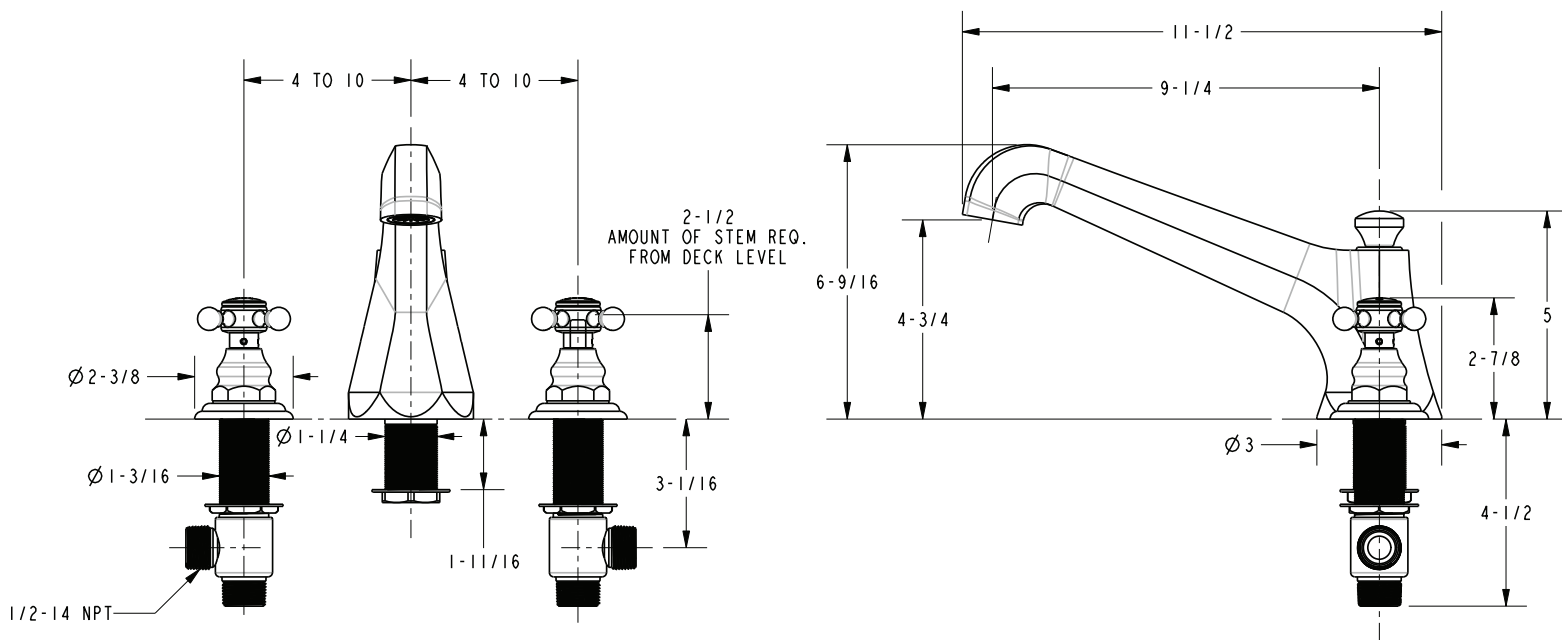

**Features**

- Solid brass construction
- ADA compliant traditional lever handles
- 4-3/4" (12.1 cm) spout height at outlet
- 9-1/4" (23.5 cm) spout reach (c-c)
- Intended for use with Newport Brass rough valve kit (Required Accessory) which incorporates the following:
  - Brass valve bodies and quick-connect spout fitting
  - Quarter-turn washerless ceramic disc 3/4" valve cartridges

**Required Accessory:**

Trim, above, and Rough Valve Kit, below, must both be specified.

Application	Roman Tub			Roman Tub with Handshower					
	Hot Valve	Cold Valve	Spout Quick-Connect Fitting	Hot Valve	Cold Valve	Spout Quick-Connect Fitting	Poly-Braided Hose	Handshower Diverter	H/S Flange Hardware
Inlet/Outlet Size	3/4"	3/4"	3/4"	3/4"	3/4"	3/4"	1/2"	1/2" / 3/4"	-
Part Number	<input type="checkbox"/> 1-502			<input type="checkbox"/> 1-507					
Image									

**Product Specification: Add "Color / Finish" suffix to Model number, below.**

The Roman Tub Deck Trim shall be made of solid brass construction. Roman Tub Deck Trim shall incorporate ADA compliant traditional cross handles. Product shall incorporate a 4-3/4" (12.1 cm) spout height at outlet and a 9-1/4" (23.5 cm) spout reach (c-c). Rough valve kit shall incorporate brass valve bodies with quarter-turn washerless ceramic disc 3/4" valve cartridges and a quick-connect spout fitting. Roman Tub Deck Trim shall be Newport Brass Model 3-926/\_\_\_\_ and Newport Brass rough valve kit shall be 1-502.

## PRODUCT DIMENSIONS *(Units are in inches)*