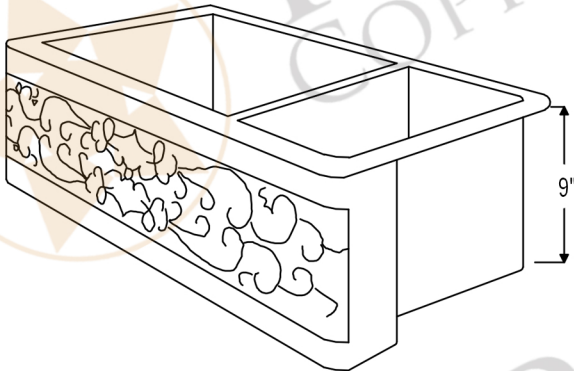

PREMIER
COPPER PRODUCTS

MODEL NUMBER: KA60DB33229S-NB

- * Description: 33" Hammered Copper Kitchen Apron 60/40 Double Basin Sink w/ Scroll Design and Apron Front Nickel Background
- * Outer Dimension: 33" x 22" x 9"
- * Inner Dimension: Left: 17.5" x 19" x 9" | Right: 12.5" x 19" x 9"
- * Rim: 1" Left, Right & Back / 2" Apron Front
- * Drain Opening: 3.5"
- * Finish: Oil Rubbed Bronze | Living Copper

THIS PRODUCT IS HAND CRAFTED, SMALL VARIANCES IN COLOR AND SIZE MAY OCCUR.
DO NOT MAKE ANY INSTALLATION CUTS UNTIL YOU RECEIVE YOUR ITEM(S).