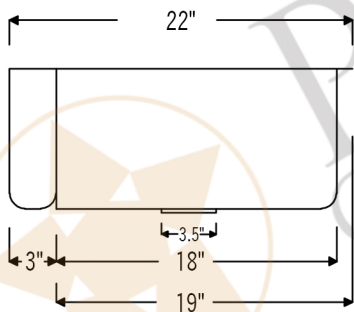

PREMIER
COPPER PRODUCTS

MODEL NUMBER: KA60DB33229S-NB

- * Description: 33" Hammered Copper Kitchen Apron 60/40 Double Basin Sink w/ Scroll Design and Apron Front Nickel Background
- * Outer Dimension: 33" x 22" x 9"
- * Inner Dimension: Left: 17.5" x 19" x 9" | Right: 12.5" x 19" x 9"
- * Rim: 1" Left, Right & Back / 2" Apron Front
- * Drain Opening: 3.5"
- * Finish: Oil Rubbed Bronze | Living Copper