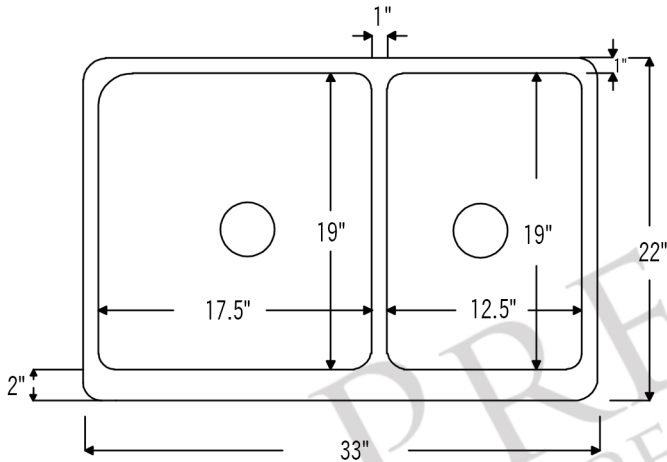

PREMIER
COPPER PRODUCTS

MODEL NUMBER: KA60DB33229S-NB

- * Description: 33" Hammered Copper Kitchen Apron 60/40 Double Basin Sink w/ Scroll Design and Apron Front Nickel Background
- * Outer Dimension: 33" x 22" x 9"
- * Inner Dimension: Left: 17.5" x 19" x 9" | Right: 12.5" x 19" x 9"
- * Rim: 1" Left, Right & Back / 2" Apron Front
- * Drain Opening: 3.5"
- * Finish: Oil Rubbed Bronze | Living Copper

THIS PRODUCT IS HAND CRAFTED, SMALL VARIANCES IN COLOR AND SIZE MAY OCCUR.
DO NOT MAKE ANY INSTALLATION CUTS UNTIL YOU RECEIVE YOUR ITEM(S).