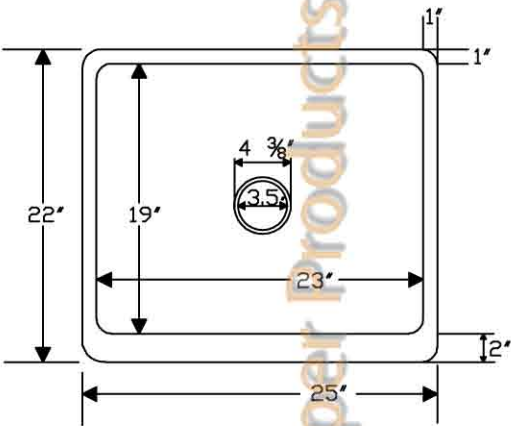

# ITEM # KASDB25229 25" KITCHEN APRON SINGLE BOWL SINK

CODE/STANDARD COMPLIANCE

\* IAPMO/cUPC LISTED

**OUTER DIMENSIONS: 25"X22"X9"**

**INNER DIMENSIONS: 23"X19"X9"**

**DRAIN SIZE: 3.5" STANDARD**

**MATERIAL GAUGE: 14**

**IMPORTANT:** THIS PRODUCT IS HAND CRAFTED AND SMALL VARIANCES MAY OCCUR. DIMENSIONS MAY VARY UP TO 1/4". DO NOT MAKE ANY INSTALLATION CUTS UNTIL YOU RECEIVE YOUR SINK.