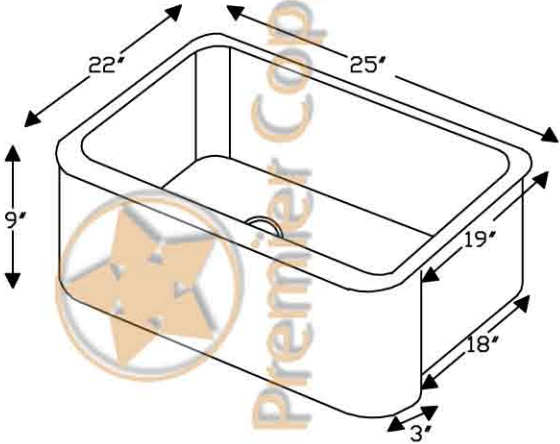

# ITEM # KASDB25229 25" KITCHEN APRON SINGLE BOWL SINK

CODE/STANDARD COMPLIANCE

\* IAPMO/cUPC LISTED

**OUTER DIMENSIONS: 25"X22"X9"**

**INNER DIMENSIONS: 23"X19"X9"**

**DRAIN SIZE: 3.5" STANDARD**

**MATERIAL GAUGE: 14**

**IMPORTANT:** THIS PRODUCT IS HAND CRAFTED AND SMALL VARIANCES MAY OCCUR. DIMENSIONS MAY VARY UP TO 1/4". DO NOT MAKE ANY INSTALLATION CUTS UNTIL YOU RECEIVE YOUR SINK.