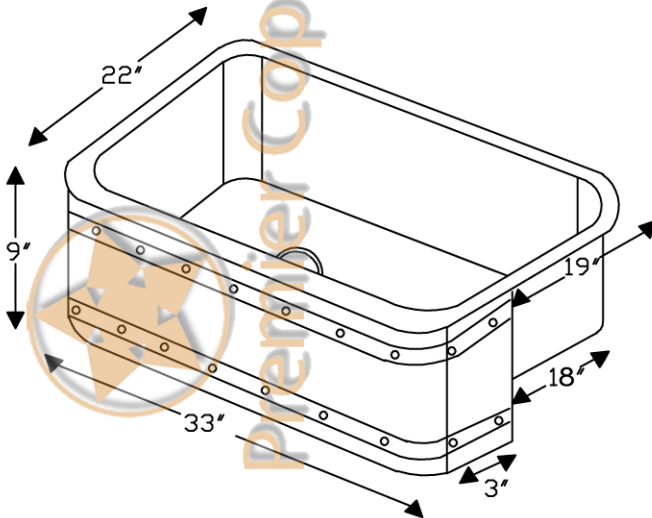

## 33" KITCHEN APRON SINGLE BOWL SINK

CODE/STANDARD COMPLIANCE

\* IAPMO/cUPC LISTED

OUTER DIMENSIONS: 33"X22"X9"

INNER DIMENSIONS: 31"X19"X9"

DRAIN SIZE: 3.5" STANDARD

MATERIAL GAUGE: 14

**IMPORTANT:** THIS PRODUCT IS HAND CRAFTED AND SMALL VARIANCES MAY OCCUR. DIMENSIONS MAY VARY UP TO 1/4". DO NOT MAKE ANY INSTALLATION CUTS UNTIL YOU RECEIVE YOUR SINK.