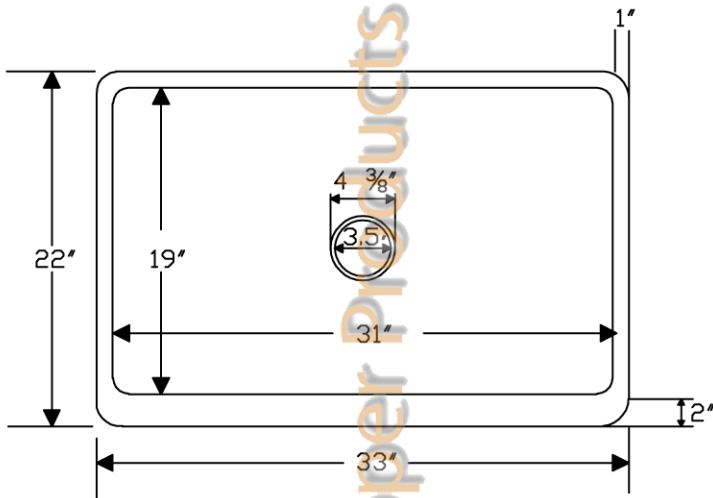

## 33" KITCHEN APRON SINGLE BOWL SINK

CODE/STANDARD COMPLIANCE

\* IAPMO/cUPC LISTED

OUTER DIMENSIONS: 33"X22"X9"

INNER DIMENSIONS: 31"X19"X9"

DRAIN SIZE: 3.5" STANDARD

MATERIAL GAUGE: 14

**IMPORTANT:** THIS PRODUCT IS HAND CRAFTED AND SMALL VARIANCES MAY OCCUR. DIMENSIONS MAY VARY UP TO 1/4". DO NOT MAKE ANY INSTALLATION CUTS UNTIL YOU RECEIVE YOUR SINK.