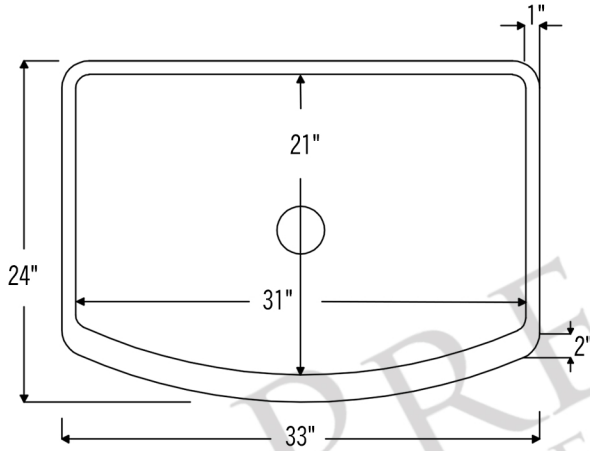

PREMIER  
COPPER PRODUCTS

MODEL NUMBER: KASRDB33249BS

CODE/STANDARD COMPLIANCE

\* IAPMO/cUPC LISTED

- \* Description: 33" Hammered Copper Kitchen Rounded Apron Single Basin Sink with Barrel Strap Design
- \* Outer Dimension: 33" x 24" x 9"
- \* Inner Dimension: 31" x 21" x 9"
- \* Rim: Left, Right & Back - 1" / Apron Front - 2"
- \* Drain Opening: 3.5"
- \* Finish: Oil Rubbed Bronze

THIS PRODUCT IS HAND CRAFTED, SMALL VARIANCES IN COLOR AND SIZE MAY OCCUR.  
DO NOT MAKE ANY INSTALLATION CUTS UNTIL YOU RECEIVE YOUR ITEM(S).