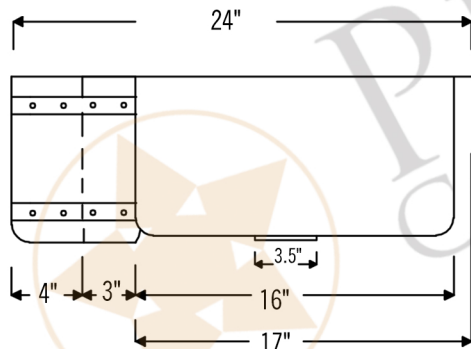

PREMIER  
COPPER PRODUCTS

MODEL NUMBER: KASRDB33249BS

CODE/STANDARD COMPLIANCE

\* IAPMO/cUPC LISTED

- \* Description: 33" Hammered Copper Kitchen Rounded Apron Single Basin Sink with Barrel Strap Design
- \* Outer Dimension: 33" x 24" x 9"
- \* Inner Dimension: 31" x 21" x 9"
- \* Rim: Left, Right & Back - 1" / Apron Front - 2"
- \* Drain Opening: 3.5"
- \* Finish: Oil Rubbed Bronze