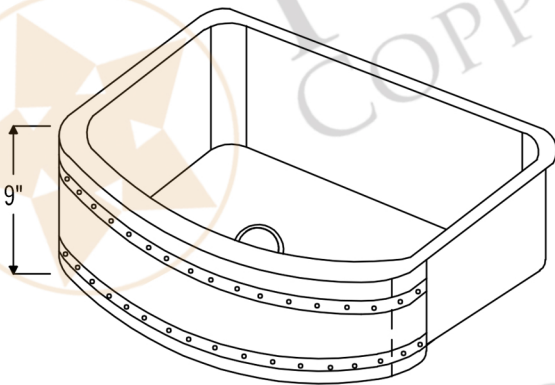

PREMIER  
COPPER PRODUCTS

MODEL NUMBER: KASRDB33249BS

CODE/STANDARD COMPLIANCE

\* IAPMO/cUPC LISTED

- \* Description: 33" Hammered Copper Kitchen Rounded Apron Single Basin Sink with Barrel Strap Design
- \* Outer Dimension: 33" x 24" x 9"
- \* Inner Dimension: 31" x 21" x 9"
- \* Rim: Left, Right & Back - 1" / Apron Front - 2"
- \* Drain Opening: 3.5"
- \* Finish: Oil Rubbed Bronze

THIS PRODUCT IS HAND CRAFTED, SMALL VARIANCES IN COLOR AND SIZE MAY OCCUR.  
DO NOT MAKE ANY INSTALLATION CUTS UNTIL YOU RECEIVE YOUR ITEM(S).